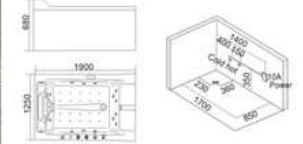

KB-480
1900x1250x680mm

配置功能	Configured Functions
1x1.0HP 冲浪泵	1x1.0HP Surfing Pump
冷热水开关	Cold / Hot Water Switch
手控花洒	Lift the Flower Spread
浴缸去水	Drain Bathtub
冲浪喷嘴	Surf Nozzle
瀑布	Waterfalls