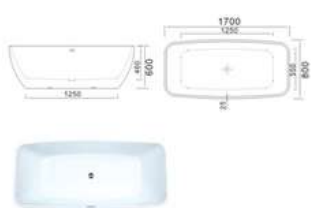

KB-533
1680x800x650mm

KB-531
1700x800x580mm

KB-534
1550x780x740mm

KB-532
1700x800x600mm

KB-535
1700x800x590mm
无缝对接缸

KB-537 黑色
1400x750x600mm
1500x800x600mm
1600x800x600mm

KB-538
1500x800x600mm
1600x800x600mm
1700x850x600mm