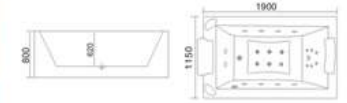

KB-307 TV
1900x1150x800mm

配置功能	Configured Functions
电脑控制面板	Computer Panel
1x1.2HP冲浪泵	1x2.0HP surf pump
1x400W风泵	1x400W air pumps
冲浪大喷嘴10个	Surfing big nozzle 10
细喷嘴6个	Small nozzle 6
泡泡浴6个	Bulbs bath 6
功能转换	Functional transformation
冷热水开关	Hot and cold water switch
防溢保护	Anti-overflow protection
去水器	Drain
17#自动升降防水TV	17# auto lift Waterproof TV
升降喇叭2个	Lifting Speaker 2
枕头	Pilows
活动花洒	Activites Shower
FM收音	FM radio