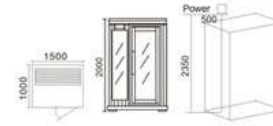

KB-1020 红松木
1500x1000x2000mm
可非标订做