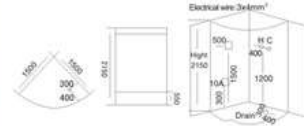

KB-816
1500x1500x2150mm

配置功能

电脑控制面板
蒸汽浴 4.5KW
收音机
外接CD
温度显示/调节
时间显示/调节
排气扇
照明灯
背部针刺按摩
顶部花洒
滑动花洒
功能转换
冲凉水力按摩
防溢保护
背部按摩

Configured Functions