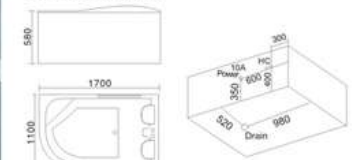

KB-651
1700x1100x580mm
1800x1200x600mm

配置功能	Configured Functions
1x1.0HP 冲浪泵	1x1.0HP Surfing Pump
冷热水开关	Cold / Hot Water Switch
手撑花洒	Lift the Flower Spread
浴缸去水	Drain Bathtub
冲浪喷嘴	Surf Nozzle
瀑布	Waterfalls