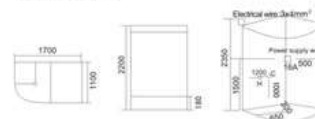

KB-946
1600x1100x2200mm
1700x1100x2200mm
右弧 Right Arc

配置功能	Configured Functions
桑拿浴 3KW	Sauna 3KW
蒸汽浴 3KW	Steam bath 3KW
收音机	Radio
外接CD	CD connection
电话接听	Telephone receiver
温度显示/调节	Temperature indication / adjustment
时间显示/调节	Time indication / adjustment
排气扇	Exhaust fan
照明灯	Illuminating lamp
背景灯	Background light
背部针刺按摩	Back acupuncture massage
顶部花洒	Top shower
手动花洒	Hand shower
臭氧	Ozone disinfection
功能转换	Functional changeover switch
脚踏按摩	Foot massage