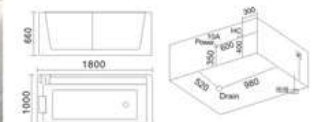

KB-439 瀑布缸
1800x1000x660mm
左右裙 Left/Right Skirt

配置功能	Configured Functions
1x1.0HP 冲浪泵	1x1.0HP Surfing Pump
冷热水开关	Cold / Hot Water Switch
手控花洒	Lift the Flower Spread
浴缸去水	Drain Bathtub
冲浪喷嘴	Surf Nozzle
瀑布	Waterfalls