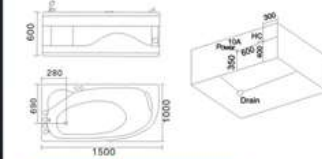

KB-474
1500x1000x600mm

配置功能	Configured Functions
1x1.0HP 冲浪泵	1x1.0HP Surfing Pump
冷热水开关	Cold / Hot Water Switch
手提花洒	Lift the Flower Spread
浴缸去水	Drain Bathtub
冲浪喷嘴	Surf Nozzle
瀑布	Waterfalls