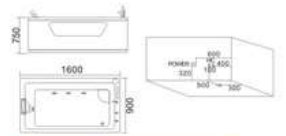

KB-392
1600x900x750mm

配置功能	Configured Functions
1x1.0HP 冲浪泵	1x1.0HP Surfing Pump
冷热水开关	Cold / Hot Water Switch
手握花洒	Lift the Flower Spread
浴缸去水	Drain Bathtub
冲浪喷嘴	Surf Nozzle
瀑布	Waterfalls