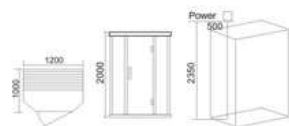

KB-1013 白松木
1200x1000x2000mm
可非标订做

KB-1014 铁杉木
1200x1000x2000mm
可非标订做

KB-1017 红松木
1500x1000x2000mm
可非标订做

KB-1018 红松木
1800x1500x2000mm
可非标订做

KB-1015 铁杉木
1200x1000x2000mm
可非标订做

KB-1016 铁杉木
1800x1000x2000mm
可非标订做