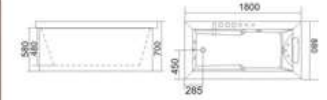

配置功能	Configured Functions
1x1.0HP 冲浪泵	1x1.0HP Surfing Pump
冷热水开关	Cold / Hot Water Switch
手控花洒	Lift the Flower Spread
浴缸去水	Drain Bathtub
冲浪喷嘴	Surf Nozzle
瀑布	Waterfalls