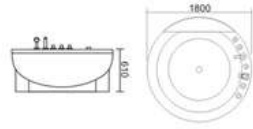

KB-643 瀑布缸
1500x1500x610mm
1800x1800x610mm

配置功能	Configured Functions
1x1.0HP 冲浪泵	1x1.0HP Surfing Pump
冷热水开关	Cold / Hot Water Switch
手撑花洒	Lift the Flower Spread
浴缸去水	Drain Bathtub
冲浪喷嘴	Surf Nozzle
瀑布	Waterfalls