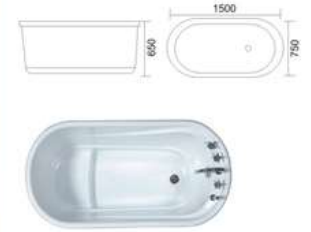

KB-504
1200x750x650mm
1300x750x650mm
1400x750x650mm
1500x750x650mm