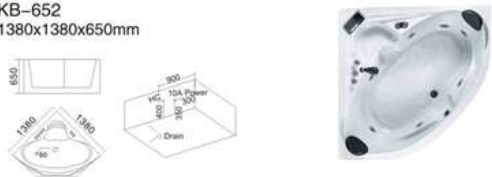

KB-653
1520x1520x560mm