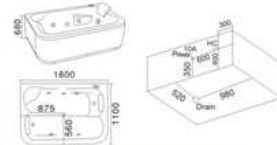

配置功能	Configured Functions
1x1.0HP 冲浪泵	1x1.0HP Surfing Pump
冷热水开关	Cold / Hot Water Switch
手控花洒	Lift the Flower Spread
浴缸去水	Drain Bathtub
冲浪喷嘴	Surf Nozzle
瀑布	Waterfalls