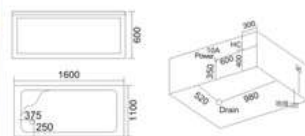

KB-440
1600x1100x600mm
左右裙 Left/Right Skirt

配置功能	Configured Functions
1x1.0HP 冲浪泵	1x1.0HP Surfing Pump
冷热水开关	Cold / Hot Water Switch
手握花洒	Lift the Flower Spread
浴缸去水	Drain Bathtub
冲浪喷嘴	Surf Nozzle
瀑布	Waterfalls