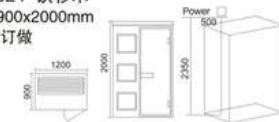

KB-1024 铁杉木
1200x900x2000mm
可非标订做