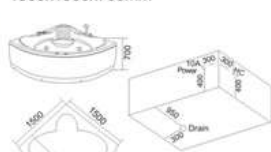

KB-348
1500x1500x700mm