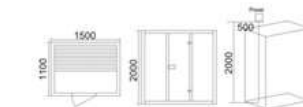

KB-1042 铁杉木
1200x900x2000mm
可非标订做

KB-1043 铁杉木
2000x1500x2000mm
可非标订做

KB-1040 铁杉木
1200x1000x2000mm
可非标订做

KB-1041 铁杉木
2000x1500x2000mm
可非标订做

KB-1044 铁杉木
1200x1100x2000mm
可非标订做

KB-1045 铁杉木
1500x1100x2000mm
可非标订做