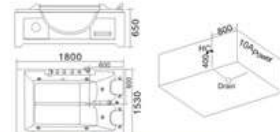

KB-459
1800x1530x650mm
左右裙 Left/Right Skirt

配置功能	Configured Functions
1x1.0HP 冲浪泵	1x1.0HP Surfing Pump
冷热水开关	Cold / Hot Water Switch
手搓花洒	Lift the Flower Spread
浴缸去水	Drain Bathtub
冲浪喷嘴	Surf Nozzle
瀑布	Waterfalls