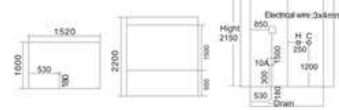

Configured Functions

KB-892
1520x1000x2200mm

配置功能

电脑控制面板
蒸汽浴 3KW
收音机
外接CD
温度显示/调节
时间显示/调节
排气扇
照明灯
背部针刺按摩
顶部花洒
滑动花洒
功能转换
冲浪水力按摩
防溢保护
背部按摩

Configured Functions