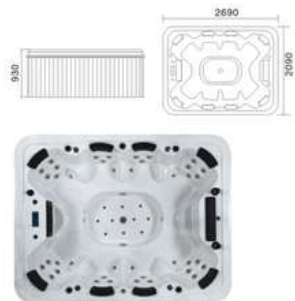

KB-213 TV
2690x2090x930mm

配置功能	Configured Functions
额定电压(带64A漏电保护器)	Voltage 220v~240V/50HZ
总功率 5.5KW	Total Power 5.5KW
水泵 2HPx2+1.5HPx1	Water Pump 2HPx2+1.5HPx1
冲浪恒温器 3.0KW	Surf Massage Thermostat 3.0KW
LED七彩变色灯	LED Color Light
音响装置	Audio Devices
消毒装置	Purifying Devices
气泵量 400w	Air pump 400w
使用人数 8	The Number of Users 8
空缸重量 430KG	Empty Tub Weight 430KG
加水重量 1330KG	Weight With Water 1330KG
水容量 900L	Water Capacity 900L
10pcs大喷嘴配置	10pcs The Number of Big Jets
3pcs空气调节器	3pcs The Number of Air Adjuster
2pcs分水调节器	The Number of Watershed Regulator
1pc水过滤器装置	1pc The Number of Water Filter
保温PU盖	Insulation Cover
附加功能(底部保温箱)	Additional Features(The Bottom of the Insulation Layer)
脚踏板	Step
喷淋	Spritz
进出水配置	Water Pass In And Out Configuration
管道配置	Pipe Configuration
并带19寸热水液晶电视	LCD Water Proofing Lifting
DVD播放机+MP3读卡器	DVD Player + Mp3 USB