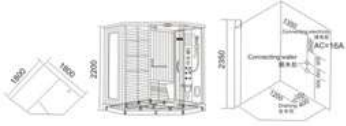

KB-947
1800x1800x2200mm

配置功能	Configured Functions
桑拿浴 3KW	Sauna 3KW
蒸汽浴 3KW	Steam bath 3KW
收音机	Radio
外接CD	CD connection
电话接听	Telephone receiver
温度显示/调节	Temperature indication / adjustment
时间显示/调节	Time indication / adjustment
排气扇	Exhaust fan
照明灯	Illuminating lamp
背景灯	Background light
背部针刺按摩	Back acupuncture massage
顶部花洒	Top shower
活动花洒	Hand shower
臭氧	Ozone disinfection
功能转换	Functional changeover switch
脚踏按摩	Foot massage