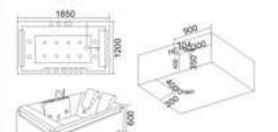

KB-363
1750x1200x600mm
1850x1200x600mm
左右裙 Left/Right Skirt

配置功能 Configured Functions

- | | |
|-------------|-------------------------|
| 1x1.0HP 冲浪泵 | 1x1.0HP Surfing Pump |
| 冷热水开关 | Cold / Hot Water Switch |
| 手提花洒 | Lift the Flower Spread |
| 浴缸去水 | Drain Bathtub |
| 冲浪喷嘴 | Surf Nozzle |
| 瀑布 | Waterfalls |