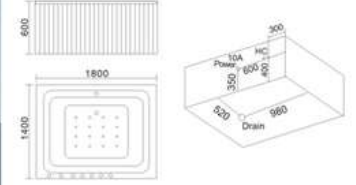

KB-646
1800x1400x600mm

配置功能	Configured Functions
1x1.0HP 冲浪泵	1x1.0HP Surfing Pump
冷热水开关	Cold / Hot Water Switch
手撑花洒	Lift the Flower Spread
浴缸去水	Drain Bathtub
冲浪喷嘴	Surf Nozzle
瀑布	Waterfalls