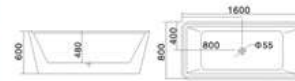

KB-509
1600x800x600mm
1700x800x600mm