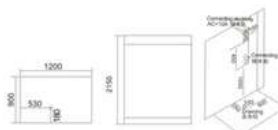

配置功能	Configured Functions
蒸汽发生器功率 4.5KW	Power rating of steam generator 4.5KW
兼容的电柜标准	Compatible electricity standard
110V/220V,50Hz/60Hz	110V/220V,50Hz/60Hz
顶灯	Overhead light
顶喷	Overhead shower
换气扇	Ventilation fan
扬声器	Loudspeaker
可升降花洒	Hand shower with slide bar
电脑控制面板	Computerized control panel
功能转换开关	Function changer switch
冷水水调节	Cold/Hot water control switch
针刺按摩	Acupuncture massage jets(6个)
置物架	Larger rack
液晶电视	LCD TV
DVD	DVD
背部按摩器	Fast massage
蒸汽宝	Steam Box
装饰背景灯	LED light
钢化玻璃背板	Tempered Glass Backplane
亚克力浴缸	Acrylic bathtub
铝材框架	Aluminum frame
不锈钢门把手	Stainless steel door handles
蓝色钢化玻璃	Blue tempered glass
不锈钢固定架	Stainless steel bracket
可调节螺丝脚	Adjusting screw
大理石	Marble
LED七彩灯	LED multicolor light

配置功能	Configured Functions
智能触摸式大液晶显示屏	Smart touch-large LCD screen
蒸汽宝 3KW	Steam bath 3KW
收音机	Radio
外接CD	CD connection
温度显示/调节	Temperature indication/adjustment
时间显示/调节	Time indication/adjustment
换气扇	Exhaust fan
照明灯	Illuminating lamp
背部针刺按摩	Back acupuncture massage
顶部花洒	Top shower
可升降花洒	Movable shower
功能转换	Functional changeover
冲浪水力按摩	Water pressure massage
防溢保护	Overflow protection
背部按摩	Back massage