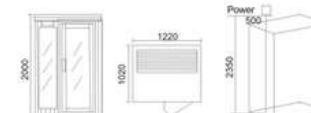

KB-1003 铁杉木
1220x1020x2000mm
可非标订做

配置功能	Configured Functions
电脑控制面板	The computer control panel
出入口风口	In and out of tuyere
温度调节	Temperature control
时间调节	Time to adjust
灯光	Light
电源箱	Power box
远红外线碳板	Far infrared ray carbon plate
电源线	Power cord
合页铰链	Marbles hinges
桑拿门	Sauna door
拉手	Shake handshandle
纯铜搭扣	Pure copper buckles
座凳	Stool
地台板	Floor
墙身板	Wallboard
FM收音	FM radio