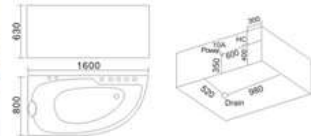

KB-477
1500x800x630mm
1600x800x630mm
左右裙 Left/Right Skirt
一体缸

配置功能	Configured Functions
1x1.0HP 冲浪泵	1x1.0HP Surfing Pump
冷热水开关	Cold / Hot Water Switch
手控花洒	Lift the Flower Spread
浴缸去水	Drain Bathtub
冲浪喷嘴	Surf Nozzle
瀑布	Waterfalls