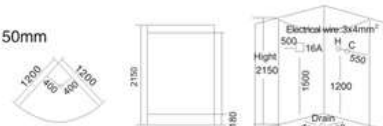

KB-861-1
1200x1200x2150mm