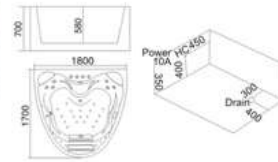

KB-607 TV
1800x1700x700mm

配置功能	Configured Functions
1x1.0HP 冲浪泵	1x1.0HP Surfing Pump
冷热水开关	Cold / Hot Water Switch
手搓花洒	Lift the Flower Spread
浴缸去水	Drain Bathtub
冲浪喷嘴	Surf Nozzle
瀑布	Waterfalls