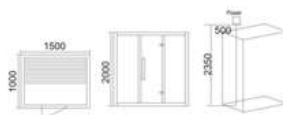

KB-1052 红松木
1500x1200x2000mm
可非标订做

KB-1053 红松木
1800x1500x2000mm
可非标订做

KB-1054 铁杉木无节
1500x1100x2000mm
可非标订做

KB-1055 铁杉木
1800x1000x2000mm
可非标订做

KB-1056 白松木
1200x1000x2000mm
可非标订做

KB-1057 白松木
1500x1000x2000mm
可非标订做