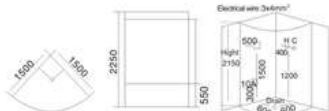

KB-891
1500x1500x2250mm
1650x1650x2250mm