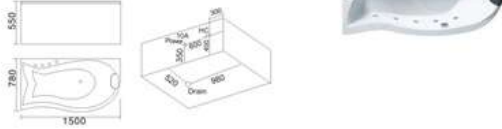

KB-652
1380x1380x650mm

KB-653
1520x1520x560mm

KB-654
1700x1200x550mm
左右裙 Left/Right Skirt

KB-655
1500x780x550mm

Concealed Massage Bathtub Series

嵌入式按摩缸系列

嵌入式按摩缸系列
Concealed Massage Bathtub Series

KB-3001 瀑布缸
1300x1300x610mm
1350x1350x610mm
1400x1400x610mm
1500x1500x610mm
1600x1600x610mm
1700x1700x610mm
1800x1800x610mm
1900x1900x610mm
2000x2000x610mm