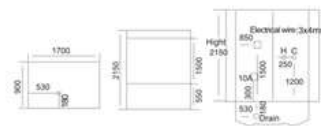

KB-863
1200x930x2150mm

KB-864-1
1400x900x2150mm
1500x900x2150mm
1700x900x2150mm

KB-880
1200x850x2150mm
左右弧 Left/Right Arc

KB-881
980x980x2200mm

KB-882
1200x1200x2150mm

KB-883
900x900x2150mm

KB-885
900x900x2150mm
1000x1000x2150mm