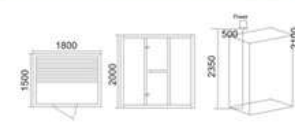

KB-1013 白松木
1200x1000x2000mm
可非标订做

KB-1014 铁杉木
1200x1000x2000mm
可非标订做

KB-1017 红松木
1500x1000x2000mm
可非标订做

KB-1018 红松木
1800x1500x2000mm
可非标订做

KB-1015 铁杉木
1200x1000x2000mm
可非标订做

KB-1016 铁杉木
1800x1000x2000mm
可非标订做