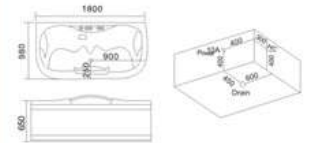

KB-410
1800x980x650mm

配置功能	Configured Functions
1x1.0HP 冲浪泵	1x1.0HP Surfing Pump
冷热水开关	Cold / Hot Water Switch
手摆花洒	Lift the Flower Spread
浴缸去水	Drain Bathtub
冲浪喷嘴	Surf Nozzle
瀑布	Waterfalls