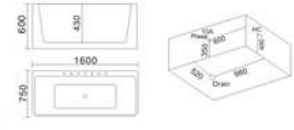

KB-498
1300x700x600mm
1400x700x600mm
1500x750x600mm
1600x750x600mm
1700x750x600mm
一体缸, 瀑布缸

配置功能	Configured Functions
1x1.0HP 冲浪泵	1x1.0HP Surfing Pump
冷热水开关	Cold / Hot Water Switch
手控花洒	Lift the Flower Spread
浴缸去水	Drain Bathtub
冲浪喷嘴	Surf Nozzle
瀑布	Waterfalls