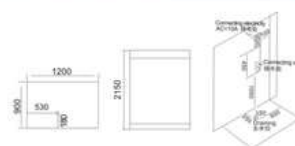

KB-858
1200x800x2150mm
1200x850x2150mm
左右弧 Left/Right Arc