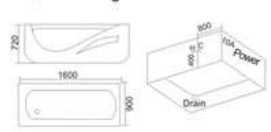

KB-347
1600x900x720mm
左右裙 Left/Right Skirt

配置功能	Configured Functions
1x1.0HP 冲浪泵	1x1.0HP Surfing Pump
冷热水开关	Cold / Hot Water Switch
手喷花洒	Lift the Flower Spread
浴缸去水	Drain Bathtub
冲浪喷嘴	Surf Nozzle
瀑布	Waterfalls