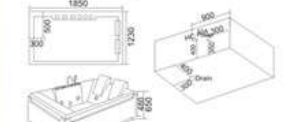

KB-317
1730x1230x650mm
1850x1230x650mm
左右裙 Left/Right Skirt

配置功能	Configured Functions
1x1.0HP 冲浪泵	1x1.0HP Surfing Pump
冷热水开关	Cold / Hot Water Switch
手控花洒	Lift the Flower Spread
浴缸去水	Drain Bathtub
冲浪喷嘴	Surf Nozzle
瀑布	Waterfalls