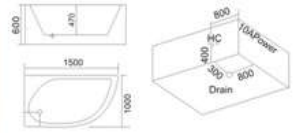

KB-455
1500x1000x600mm

配置功能	Configured Functions
1x1.0HP 冲浪泵	1x1.0HP Surfing Pump
冷热水开关	Cold / Hot Water Switch
手控花洒	Lift the Flower Spread
浴缸去水	Drain Bathtub
冲浪喷嘴	Surf Nozzle
瀑布	Waterfalls