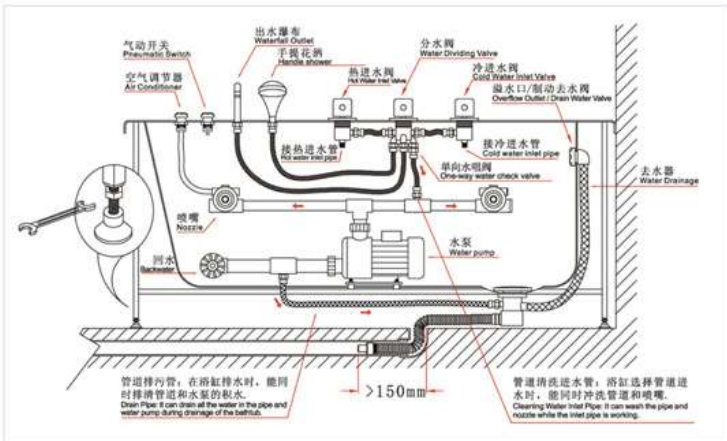

Massage Bathtub Series

冲浪按摩缸系列

TECHNIQUE ADVANTAGE OF BATHTUB 浴缸的技术优势

① 水疗按摩系统管道原理图

SPA Massage System Structure Principle

倡导安全卫浴，泡泡浴管道系统，严格按照欧盟CE安全认证的标准，布设了四道防水装置，实现水电完全隔离，解决了传统泡泡浴系统存在安全隐患。Advocates safe sanitary wares. Bubble bath pipe system is in strict accordance with standards of authentication of CE safety system of European Union. It has eliminated the hidden hazards of traditional bubble bath system by setting four water proof devices to separate the electricity and water completely.