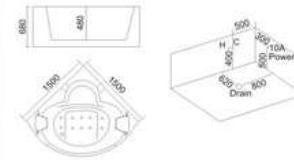

KB-629
1500x1500x680mm

配置功能	Configured Functions
1x1.0HP 冲浪泵	1x1.0HP Surfing Pump
冷热水开关	Cold / Hot Water Switch
手控花洒	Lift the Flower Spread
浴缸去水	Drain Bathtub
冲浪喷嘴	Surf Nozzle
瀑布	Waterfalls