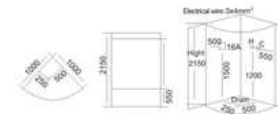

KB-849
1710x880x2150mm