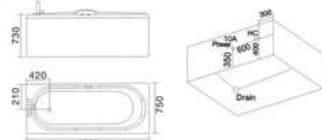

KB-472
1500x750x730mm

配置功能	Configured Functions
1x1.0HP 冲浪泵	1x1.0HP Surfing Pump
冷热水开关	Cold / Hot Water Switch
手提花洒	Lift the Flower Spread
浴缸去水	Drain Bathtub
冲浪喷嘴	Surf Nozzle
瀑布	Waterfalls