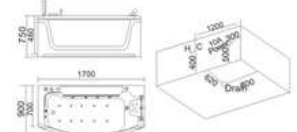

KB-387
1700x900x750mm

配置功能	Configured Functions
控制面板	Control Panel
1x1.0HP 冲浪泵	1x1.0HP Surfing Pump
冲浪大喷嘴	Surf Jets
冷热水开关	Cold / Hot Water Switch
手撑花洒	Lift the Flower Spread
浴缸去水	Drain Bathtub
瀑布	Waterfalls
气泡浴 (可选配)	Air Nozzle for Bubble Bath (optional)
TV电视 (可选配)	TV Set (optional)
DVD机 (可选配)	DVD Player (optional)
FM收音	FM Radio
MP3 (可选配)	MP3 (optional)