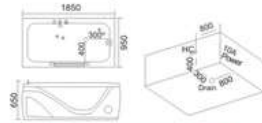

KB-312
1850x950x650mm
左右裙 Left/Right Skirt

配置功能	Configured Functions
1x1.0HP 冲浪泵	1x1.0HP Surfing Pump
冷热水开关	Cold / Hot Water Switch
手控花洒	Lift the Flower Spread
浴缸去水	Drain Bathtub
冲浪喷嘴	Surf Nozzle
瀑布	Waterfalls