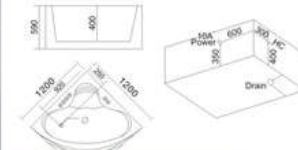

KB-427
1200x1200x590mm

配置功能	Configured Functions
1x1.0HP 冲浪泵	1x1.0HP Surfing Pump
冷热水开关	Cold / Hot Water Switch
手控花洒	Lift the Flower Spread
浴缸去水	Drain Bathtub
冲浪喷嘴	Surf Nozzle
瀑布	Waterfalls