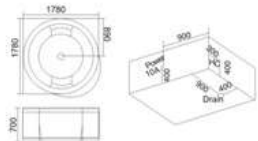

KB-423
1780x1780x700mm

配置功能	Configured Functions
1x1.0HP 冲浪泵	1x1.0HP Surfing Pump
冷热水开关	Cold / Hot Water Switch
手控花洒	Lift the Flower Spread
浴缸去水	Drain Bathtub
冲浪喷嘴	Surf Nozzle
瀑布	Waterfalls