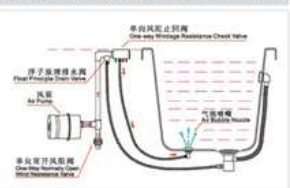

② 泡泡浴系统管道原理图

Bubble Bath System Structure Principle