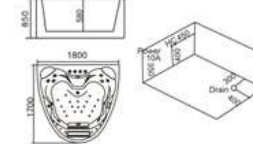

KB-631 TV
1800x1700x850mm