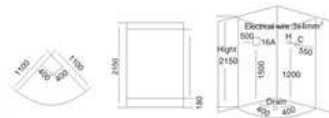

KB-821
1100x1100x2150mm