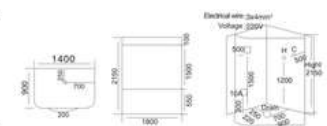

KB-817
1400x900x2150mm

配置功能

电脑控制面板
蒸汽浴 3KW
收音机
外接CD
温度显示/调节
时间显示/调节
排气扇
照明灯
背部针刺按摩
顶部花洒
滑动花洒
功能转换
冲凉水力按摩
防溢保护
背部按摩

Configured Functions

Computerized control panel
Steam bath 3KW
Radio
CD connection
Temperature indication/adjustment
Time indication/adjustment
Exhaust fan
Illuminating lamp
Back acupuncture massage
Top shower
Movable shower
Functional changeover
Water pressure massage
Overflow protection
Back massage