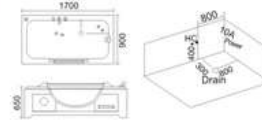

KB-315
1700x900x650mm
左右裙 Left/Right Skirt

配置功能	Configured Functions
1x1.0HP 冲浪泵	1x1.0HP Surfing Pump
冷热水开关	Cold / Hot Water Switch
手控花洒	Lift the Flower Spread
浴缸去水	Drain Bathtub
冲浪喷嘴	Surf Nozzle
瀑布	Waterfalls