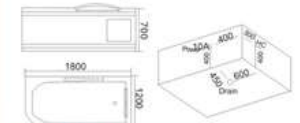

KB-316
1800x1200x700mm
左右裙 Left/Right Skirt

配置功能	Configured Functions
1x1.0HP 冲浪泵	1x1.0HP Surfing Pump
冷热水开关	Cold / Hot Water Switch
手控花洒	Lift the Flower Spread
浴缸去水	Drain Bathtub
冲浪喷嘴	Surf Nozzle
瀑布	Waterfalls