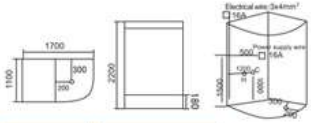

KB-940
1600x1100x2200mm
1700x1100x2200mm
左右弧 Left/Right Arc

配置功能 Configured Functions

桑拿浴 3KW	Sauna 3KW
蒸汽浴 3KW	Steam bath 3KW
收音机	Radio
外接CD	CD connection
电话接听	Telephone receiver
温度显示/调节	Temperature indication / adjustment
时间显示/调节	Time indication / adjustment
排气扇	Exhaust fan
照明灯	Illuminating lamp
背景灯	Background light
背部针刺按摩	Back acupuncture massage
顶部花洒	Top shower
活动花洒	Hand shower
臭氧	Ozone disinfection
功能转换	Functional changeover switch
脚部按摩	Foot massage