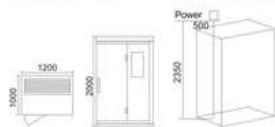

KB-1019 红松木
1500x1000x2000mm
可非标订做

KB-1020 红松木
1500x1000x2000mm
可非标订做

光波红外线桑拿房系列
Infrared Sauna Room Series

KB-1021 铁杉木
1200x1000x2000mm
可非标订做

KB-1022 铁杉木
1200x1000x2000mm
可非标订做

KB-1026 铁杉木
1300x1100x2000mm
可非标订做