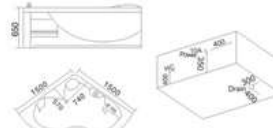

KB-407
1500x1500x650mm

配置功能	Configured Functions
1x1.0HP 冲浪泵	1x1.0HP Surfing Pump
冷热水开关	Cold / Hot Water Switch
手摆花洒	Lift the Flower Spread
浴缸去水	Drain Bathtub
冲浪喷嘴	Surf Nozzle
瀑布	Waterfalls