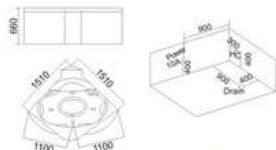

KB-424
1510x1510x660mm

配置功能	Configured Functions
1x1.0HP 冲浪泵	1x1.0HP Surfing Pump
冷热水开关	Cold / Hot Water Switch
手控花洒	Lift the Flower Spread
浴缸去水	Drain Bathtub
冲浪喷嘴	Surf Nozzle
瀑布	Waterfalls