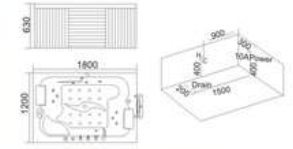

KB-609
1800x1200x630mm

配置功能	Configured Functions
1x1.0HP 冲浪泵	1x1.0HP Surfing Pump
冷热水开关	Cold / Hot Water Switch
手搓花洒	Lift the Flower Spread
浴缸去水	Drain Bathtub
冲浪喷嘴	Surf Nozzle
瀑布	Waterfalls