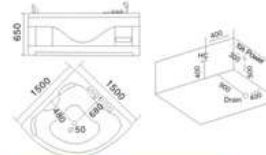

KB-430
1500x1500x650mm

配置功能	Configured Functions
1x1.0HP 冲浪泵	1x1.0HP Surfing Pump
冷热水开关	Cold / Hot Water Switch
手控花洒	Lift the Flower Spread
浴缸去水	Drain Bathtub
冲浪喷嘴	Surf Nozzle
瀑布	Waterfalls