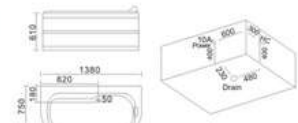

KB-403
1380x750x610mm
1500x800x630mm
1700x850x630mm

配置功能	Configured Functions
1x1.0HP 冲浪泵	1x1.0HP Surfing Pump
冷热水开关	Cold/Hot Water Switch
手喷花洒	Lift the Flower Spread
浴缸去水	Drain Bathtub
冲浪喷嘴	Surf Nozzle
瀑布	Waterfalls