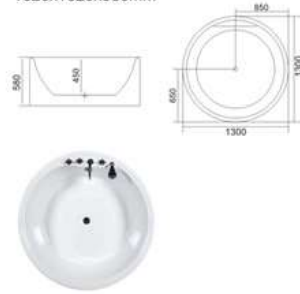

配置功能	Configured Functions
1x1.0HP 冲浪泵	1x1.0HP Surfing Pump
冷热水开关	Cold / Hot Water Switch
手握花洒	Lift the Flower Spread
浴缸去水	Drain Bathtub
冲浪喷嘴	Surf Nozzle
瀑布	Waterfalls

Modern Bathtub Series

现代缸系列

KB-501
1200x1200x580mm
1300x1300x580mm
1500x1500x580mm
1620x1620x580mm