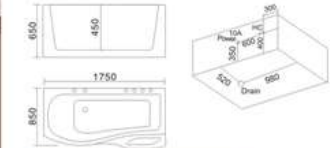

配置功能	Configured Functions
1x1.0HP 冲浪泵	1x1.0HP Surfing Pump
冷热水开关	Cold / Hot Water Switch
手控花洒	Lift the Flower Spread
浴缸去水	Drain Bathtub
冲浪喷嘴	Surf Nozzle
瀑布	Waterfalls