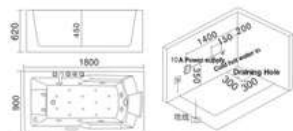

KB-494
1700x900x620mm
1800x900x620mm
左右裙 Left/Right Skirt

- | 配置功能 | Configured Functions |
|-------------|-------------------------|
| 1x1.0HP 冲浪泵 | 1x1.0HP Surfing Pump |
| 冷热水开关 | Cold / Hot Water Switch |
| 手控花洒 | Lift the Flower Spread |
| 浴缸去水 | Drain Bathtub |
| 冲浪喷嘴 | Surf Nozzle |
| 瀑布 | Waterfalls |