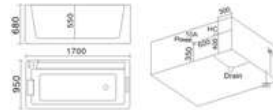

KB-436 瀑布缸
1700x950x680mm
左右裙 Left/Right Skirt

配置功能	Configured Functions
1x1.0HP 冲浪泵	1x1.0HP Surfing Pump
冷热水开关	Cold / Hot Water Switch
手控花洒	Lift the Flower Spread
浴缸去水	Drain Bathtub
冲浪喷嘴	Surf Nozzle
瀑布	Waterfalls