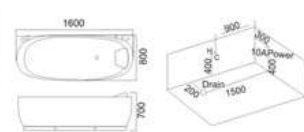

KB-615
1600x800x700mm

配置功能	Configured Functions
1x1.0HP 冲浪泵	1x1.0HP Surfing Pump
冷热水开关	Cold / Hot Water Switch
手控花洒	Lift the Flower Spread
浴缸去水	Drain Bathtub
冲浪喷嘴	Surf Nozzle
瀑布	Waterfalls