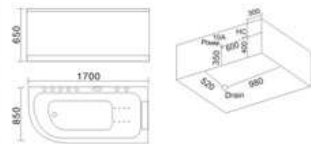

KB-478 瀑布缸
1700x850x650mm
1800x850x650mm

配置功能	Configured Functions
1x1.0HP 冲浪泵	1x1.0HP Surfing Pump
冷热水开关	Cold / Hot Water Switch
手控花洒	Lift the Flower Spread
浴缸去水	Drain Bathtub
冲浪喷嘴	Surf Nozzle
瀑布	Waterfalls