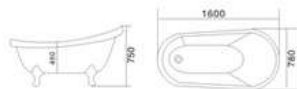

KB-546
1500x750x780mm
1600x780x750mm
1700x800x780mm
1800x900x860mm