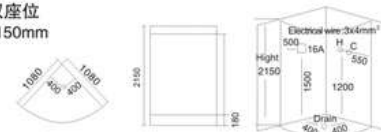

KB-886-1 双座位
1080x1080x2150mm