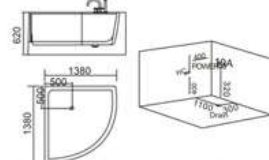

KB-320
1380x1380x620mm

配置功能	Configured Functions
1x1.0HP 冲浪泵	1x1.0HP Surfing Pump
冷热水开关	Cold / Hot Water Switch
手提花洒	Lift the Flower Spread
浴缸去水	Drain Bathtub
冲浪喷嘴	Surf Nozzle
瀑布	Waterfalls