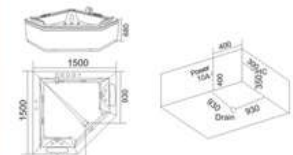

KB-433
1500x1500x680mm
1800x1800x680mm

配置功能	Configured Functions
1x1.0HP 冲浪泵	1x1.0HP Surfing Pump
冷热水开关	Cold / Hot Water Switch
手控花洒	Lift the Flower Spread
浴缸去水	Drain Bathtub
冲浪喷嘴	Surf Nozzle
瀑布	Waterfalls