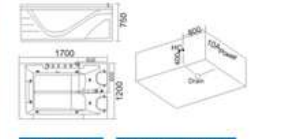

KB-326
1700x1200x750mm
左右裙 Left/Right Skirt

配置功能	Configured Functions
1x1.0HP 冲浪泵	1x1.0HP Surfing Pump
冷热水开关	Cold / Hot Water Switch
手提花洒	Lift the Flower Spread
浴缸去水	Drain Bathtub
冲浪喷嘴	Surf Nozzle
瀑布	Waterfalls