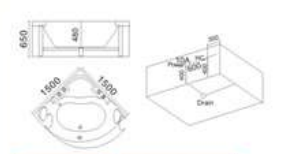

KB-434
1500x1500x650mm

配置功能	Configured Functions
1x1.0HP 冲浪泵	1x1.0HP Surfing Pump
冷热水开关	Cold / Hot Water Switch
手控花洒	Lift the Flower Spread
浴缸去水	Drain Bathtub
冲浪喷嘴	Surf Nozzle
瀑布	Waterfalls