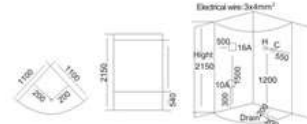

KB-803
1100x1100x2150mm

配置功能

电脑控制面板
蒸汽浴 3KW
收音机
外接CD
温度显示/调节
时间显示/调节
排气扇
照明灯
背部针刺按摩
顶部花洒
滑动花洒
功能转换
冲浪水力按摩
防溢保护
背部按摩

Configured Functions