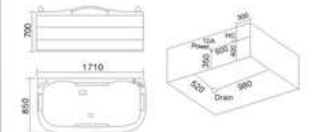

KB-619
1710x850x700mm

配置功能	Configured Functions
1x1.0HP 冲浪泵	1x1.0HP Surfing Pump
冷热水开关	Cold / Hot Water Switch
手控花洒	Lift the Flower Spread
浴缸去水	Drain Bathtub
冲浪喷嘴	Surf Nozzle
瀑布	Waterfalls