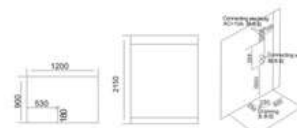

KB-822
1200x900x2150mm
1300x1000x2150mm