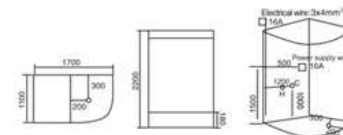

KB-942
1600x1100x2200mm
1700x1100x2200mm
左右弧 Left/Right Arc

配置功能 Configured Functions

桑拿浴 3KW	Sauna 3KW
蒸汽浴 3KW	Steam bath 3KW
收音机	Radio
外接CD	CD connection
电话接听	Telephone receiver
温度显示/调节	Temperature indication / adjustment
时间显示/调节	Time indication / adjustment
排气扇	Exhaust fan
照明灯	Illuminating lamp
背景灯	Background light
背部针刺按摩	Back acupuncture massage
顶部花洒	Top shower
活动花洒	Hand shower
臭氧	Ozone disinfection
功能转换	Functional changeover switch
脚部按摩	Foot massage