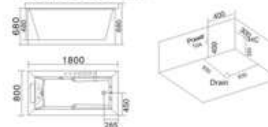

KB-3008
1600x850x680mm
1800x800x680mm
1800x900x680mm