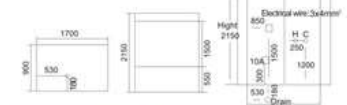

KB-864
1400x900x2150mm
1500x900x2150mm
1700x900x2150mm

配置功能

- 电脑控制面板
- 蒸汽浴 4.5KW
- 收音机
- 外接CD
- 温度显示/调节
- 时间显示/调节
- 排气扇
- 照明灯
- 背部针刺按摩
- 顶部花洒
- 淋浴切换
- 功能切换
- 水压水力按摩
- 防溢保护
- 背部按摩

Configured Functions

- Computerized control panel
- Steam bath 4.5KW
- Radio
- CD connection
- Temperature indication/adjustment
- Time indication/adjustment
- Exhaust fan
- Illuminating lamp
- Back acupuncture massage
- Top shower
- Movable shower
- Functional changover
- Water pressure massage
- Overflow protection
- Back massage