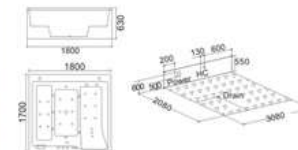

KB-642 瀑布缸
1800x1700x630mm