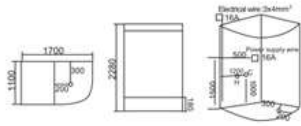

KB-934 白松木
1700x1100x2280mm
左右弧 Left/Right Arc

配置功能	Configured Functions
桑拿浴 3KW	Sauna 3KW
蒸汽浴 3KW	Steam bath 3KW
收音机	Radio
外接CD	CD connection
电话接听	Telephone receiver
温度显示/调节	Temperature indication / adjustment
时间显示/调节	Time indication / adjustment
排气扇	Exhaust fan
照明灯	Illuminating lamp
背景灯	Background light
背部针刺按摩	Back acupuncture massage
顶部花洒	Top shower
活动花洒	Hand shower
臭氧	Ozone disinfection
功能转换	Functional changeover switch
脚踏按摩	Foot massage