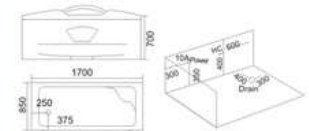

KB-395
1700x850x700mm

配置功能	Configured Functions
1x1.0HP 冲浪泵	1x1.0HP Surfing Pump
冷热水开关	Cold / Hot Water Switch
手握花洒	Lift the Flower Spread
浴缸去水	Drain Bathtub
冲浪喷嘴	Surf Nozzle
瀑布	Waterfalls