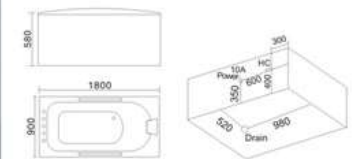

KB-650
1800x900x580mm

配置功能	Configured Functions
1x1.0HP 冲浪泵	1x1.0HP Surfing Pump
冷热水开关	Cold / Hot Water Switch
手撑花洒	Lift the Flower Spread
浴缸去水	Drain Bathtub
冲浪喷嘴	Surf Nozzle
瀑布	Waterfalls