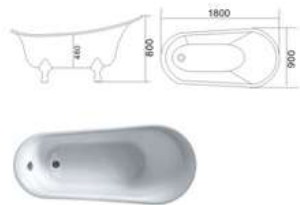

KB-552
1800x900x800mm