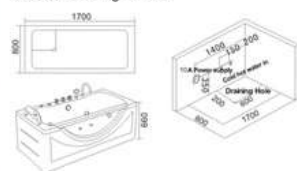

KB-342
1700x800x660mm
左右裙 Left/Right Skirt

配置功能	Configured Functions
1x1.0HP 冲浪泵	1x1.0HP Surfing Pump
冷热水开关	Cold / Hot Water Switch
手喷花洒	Lift the Flower Spread
浴缸去水	Drain Bathtub
冲浪喷嘴	Surf Nozzle
瀑布	Waterfalls