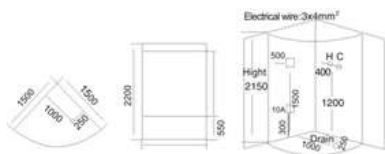

KB-801-3
1500x1500x2200mm

配置功能

智能触摸式大液晶显示屏
蒸汽浴 4.5KW
收音机
外接CD
温度显示/调节
时间显示/调节
排气扇
照明灯
背部针刺按摩
顶部花洒
活动花洒
功能转换
防溢保护
背部按摩

Configured Functions

Smart touch-large LCD screen
Steam bath 4.5KW
Radio
CD connection
Temperature indication/adjustment
Time indication/adjustment
Exhaust fan
Illuminating lamp
Back acupuncture massage
Top shower
Movable shower
Functional changeover
Overflow protection
Back massage