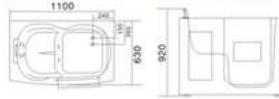

老人浴缸系列
Old ManBathtub Series

KB-2007
1300x800x1070mm

KB-2008
1100x630x920mm

KB-2009
1200x680x920mm

KB-2010
1000x780x950mm

KB-2011
980x690x920mm

KB-2012
1320x750x1140mm

KB-2013
1200x700x610mm
1300x700x610mm
1400x700x610mm
1500x700x610mm