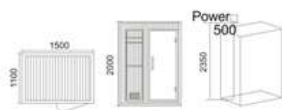

KB-1052 红松木
1500x1200x2000mm
可非标订做

KB-1053 红松木
1800x1500x2000mm
可非标订做

KB-1054 铁杉木无节
1500x1100x2000mm
可非标订做

KB-1055 铁杉木
1800x1000x2000mm
可非标订做

KB-1056 白松木
1200x1000x2000mm
可非标订做

KB-1057 白松木
1500x1000x2000mm
可非标订做