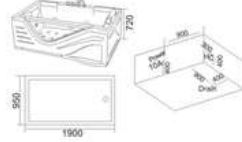

KB-601
1700x900x700mm
1900x950x720mm
左右裙 Left/Right Skirt

配置功能	Configured Functions
1x1.0HP 冲浪泵	1x1.0HP Surfing Pump
冷热水开关	Cold / Hot Water Switch
手搓花洒	Lift the Flower Spread
浴缸去水	Drain Bathtub
冲浪喷嘴	Surf Nozzle
瀑布	Waterfalls