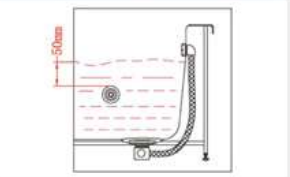

③ 按摩缸水位图

Massage Bathtub Hydrograph