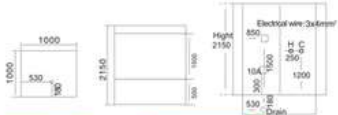

KB-894
1000x1000x2150mm

配置功能

- 电脑控制面板
- 蒸汽浴 3KW
- 收音机
- 外接CD
- 温度显示/调节
- 时间显示/调节
- 排气扇
- 照明灯
- 背部针刺按摩
- 顶部花洒
- 活动花洒
- 功能转换
- 冲凉水力按摩
- 防溢保护
- 背部按摩

Configured Functions

- Computerized control panel
- Steam bath 3KW
- Radio
- CD connection
- Temperature indication/adjustment
- Time indication/adjustment
- Exhaust fan
- Illuminating lamp
- Back acupuncture massage
- Top shower
- Movable shower
- Functional changeover
- Water pressure massage
- Overflow protection
- Back massage