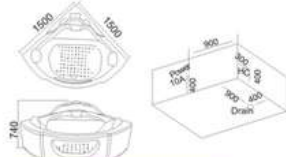

KB-453
1500x1500x740mm

配置功能	Configured Functions
1x1.0HP 冲浪泵	1x1.0HP Surfing Pump
冷热水开关	Cold / Hot Water Switch
手控花洒	Lift the Flower Spread
浴缸去水	Drain Bathtub
冲浪喷嘴	Surf Nozzle
瀑布	Waterfalls