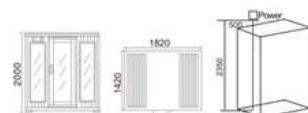

KB-1001 铁杉木
1820x1420x2000mm
可非标订做

配置功能	Configured Functions
电脑控制面板	The computer control panel
出入口风口	In and out of tuyere
温度调节	Temperature control
时间调节	Time to adjust
灯光	Light
电源箱	Power box
远红外线碳板	Far infrared ray carbon plate
电源线	Power cord
合页铰链	Marbles hinges
桑拿门	Sauna door
拉手	Shake handshandle
纯铜搭扣	Pure copper buckles
座凳	Stool
地台板	Floor
墙身板	Wallboard
FM收音	FM radio