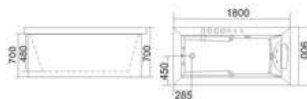

KB-3018
1600x850x700mm
1800x880x700mm
1800x900x700mm
左右裙 Left/Right Skirt

配置功能	Configured Functions
1x1.0HP 冲浪泵	1x1.0HP Surfing Pump
冷热水开关	Cold / Hot Water Switch
手握花洒	Lift the Flower Spread
浴缸去水	Drain Bathtub
冲浪喷嘴	Surf Nozzle
瀑布	Waterfalls