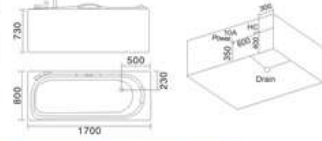

KB-470
1700x800x730mm
左右裙 Left/Right Skirt

配置功能	Configured Functions
1x1.0HP 冲浪泵	1x1.0HP Surfing Pump
冷热水开关	Cold / Hot Water Switch
手提花洒	Lift the Flower Spread
浴缸去水	Drain Bathtub
冲浪喷嘴	Surf Nozzle
瀑布	Waterfalls