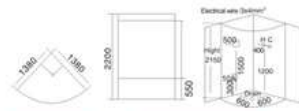

Configured Functions

KB-893
1300x1300x2200mm
1380x1380x2200mm

配置功能

电脑控制面板
蒸汽浴 3KW
收音机
外接CD
温度显示/调节
时间显示/调节
排气扇
照明灯
背部针刺按摩
顶部花洒
滑动花洒
功能转换
冲浪水力按摩
防溢保护
背部按摩

Configured Functions