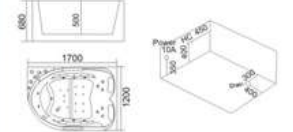

KB-611
1700x1200x680mm

配置功能	Configured Functions
1x1.0HP 冲浪泵	1x1.0HP Surfing Pump
冷热水开关	Cold / Hot Water Switch
手搓花洒	Lift the Flower Spread
浴缸去水	Drain Bathtub
冲浪喷嘴	Surf Nozzle
瀑布	Waterfalls