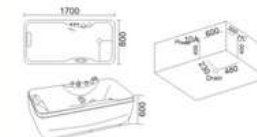

KB-356
1500x750x600mm
1600x750x600mm
1700x800x600mm

配置功能	Configured Functions
1x1.0HP 冲浪泵	1x1.0HP Surfing Pump
冷热水开关	Cold / Hot Water Switch
手控花洒	Lift the Flower Spread
浴缸去水	Drain Bathtub
冲浪喷嘴	Surf Nozzle
瀑布	Waterfalls