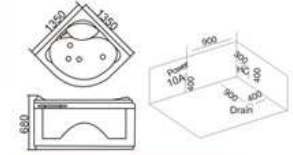

KB-432
1350x1350x680mm

配置功能	Configured Functions
1x1.0HP 冲浪泵	1x1.0HP Surfing Pump
冷热水开关	Cold / Hot Water Switch
手控花洒	Lift the Flower Spread
浴缸去水	Drain Bathtub
冲浪喷嘴	Surf Nozzle
瀑布	Waterfalls