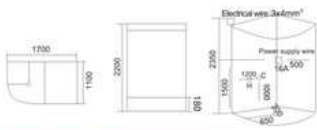

KB-951
1700x1100x2200mm
左右弧 Left/Right Arc

配置功能	Configured Functions
桑拿浴 3KW	Sauna 3KW
蒸汽浴 3KW	Steam bath 3KW
收音机	Radio
外接CD	CD connection
电话接听	Telephone receiver
温度显示/调节	Temperature indication / adjustment
时间显示/调节	Time indication / adjustment
排气扇	Exhaust fan
照明灯	Illuminating lamp
背景灯	Background light
背部针刺按摩	Back acupuncture massage
顶部花洒	Top shower
活动花洒	Hand shower
臭氧	Ozone disinfection
功能转换	Functional changeover switch
脚踏按摩	Foot massage