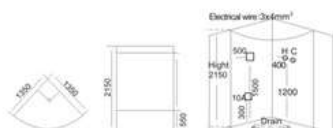

KB-836-1
1350x1350x2150mm

配置功能	Configured Functions
智能触摸式大液晶显示屏	Smart touch-large LCD screen
蒸汽浴 3KW	Steam bath 3KW
收音机	Radio
外接CD	CD connection
温度显示/调节	Temperature indication/adjustment
时间显示/调节	Time indication/adjustment
排气扇	Exhaust fan
照明灯	Illuminating lamp
背部针刺按摩	Back acupuncture massage
顶部花洒	Top shower
活动花洒	Movable shower
功能转换	Functional changeover
冲凉水力按摩	Water pressure massage
防溢保护	Overflow protection
背部按摩	Back massage