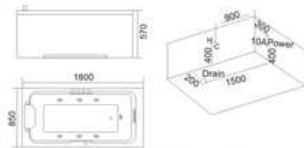

KB-614
1800x850x570mm

配置功能	Configured Functions
1x1.0HP 冲浪泵	1x1.0HP Surfing Pump
冷热水开关	Cold / Hot Water Switch
手控花洒	Lift the Flower Spread
浴缸去水	Drain Bathtub
冲浪喷嘴	Surf Nozzle
瀑布	Waterfalls