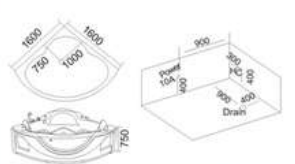

KB-449
1600x1600x750mm

配置功能	Configured Functions
1x1.0HP 冲浪泵	1x1.0HP Surfing Pump
冷热水开关	Cold / Hot Water Switch
手控花洒	Lift the Flower Spread
浴缸去水	Drain Bathtub
冲浪喷嘴	Surf Nozzle
瀑布	Waterfalls