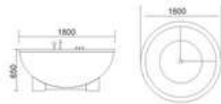

KB-365
1500x1500x650mm
1800x1800x650mm

配置功能	Configured Functions
1x1.0HP 冲浪泵	1x1.0HP Surfing Pump
冷热水开关	Cold / Hot Water Switch
手控花洒	Lift the Flower Spread
浴缸去水	Drain Bathtub
冲浪喷嘴	Surf Nozzle
瀑布	Waterfalls