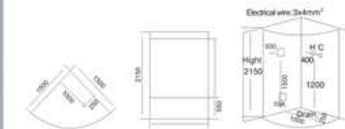

KB-835-1
1500x1500x2150mm