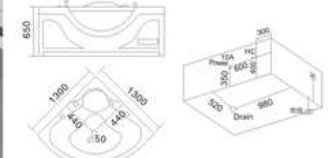

KB-444
1300x1300x650mm

配置功能	Configured Functions
1x1.0HP 冲浪泵	1x1.0HP Surfing Pump
冷热水开关	Cold / Hot Water Switch
手握花洒	Lift the Flower Spread
浴缸去水	Drain Bathtub
冲浪喷嘴	Surf Nozzle
瀑布	Waterfalls