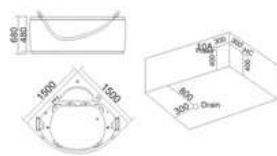

KB-340
1500x1500x680mm

配置功能	Configured Functions
1x1.0HP 冲浪泵	1x1.0HP Surfing Pump
冷热水开关	Cold / Hot Water Switch
手喷花洒	Lift the Flower Spread
浴缸去水	Drain Bathtub
冲浪喷嘴	Surf Nozzle
瀑布	Waterfalls