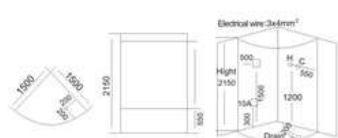

KB-856
1500x1500x2150mm

配置功能

- 电脑控制面板
- 蒸汽浴 4.5KW
- 收音机
- 外接CD
- 温度显示/调节
- 时间显示/调节
- 排气扇
- 照明灯
- 背部针刺按摩
- 顶部花洒
- 活动花洒
- 功能转换
- 冲浪水力按摩
- 防溢保护
- 背部按摩

Configured Functions