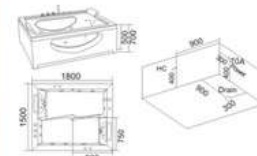

KB-354
1800x1500x700mm

配置功能	Configured Functions
1x1.0HP 冲浪泵	1x1.0HP Surfing Pump
冷热水开关	Cold / Hot Water Switch
手控花洒	Lift the Flower Spread
浴缸去水	Drain Bathtub
冲浪喷嘴	Surf Nozzle
瀑布	Waterfalls