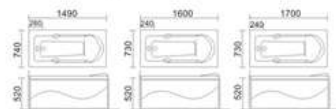

KB-3017
1350x730x520mm
1490x740x520mm
1600x730x520mm
1700x730x520mm
左右裙 Left/Right Skirt

配置功能	Configured Functions
1x1.0HP 冲浪泵	1x1.0HP Surfing Pump
冷热水开关	Cold / Hot Water Switch
手握花洒	Lift the Flower Spread
浴缸去水	Drain Bathtub
冲浪喷嘴	Surf Nozzle
瀑布	Waterfalls