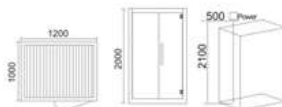

配置功能 Configured Functions

木桶	Wooden Barrel
木勺	Wooden Scoop
沙漏	Sandglass
温度计	Thermometer
桑拿石	Sauna Stone
防爆灯	Anti-Explosive Lamp
桑拿炉	Sauna Oven