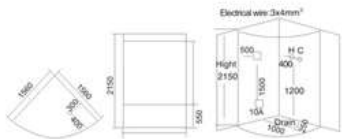

KB-804-1
1560x1560x2150mm

配置功能

电脑控制面板
蒸汽浴 4.5KW
收音机
外接CD
温度显示/调节
时间显示/调节
排气扇
照明灯
背部针刺按摩
顶部花洒
滑动花洒
功能转换
冲浪水力按摩
防溢保护
背部按摩

Configured Functions