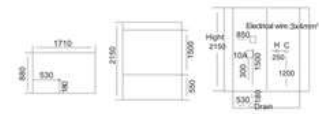

配置功能	Configured Functions
蒸汽发生器功率 4.5KW	Power rating of steam generator 4.5KW
兼容的电柜标准	Compatible electricity standard
110V/220V,50Hz/60Hz	110V/220V,50Hz/60Hz
顶灯	Overhead light
顶喷	Overhead shower
换气扇	Ventilation fan
扬声器	Loudspeaker
可升降花洒	Hand shower with slide bar
电脑控制面板	Computerized control panel
功能转换开关	Function changer switch
冷水水调节	Cold/Hot water control switch
针刺按摩	Acupuncture massage jets(6个)
置物架	Larger rack
液晶电视	LCD TV
DVD	DVD
背部按摩器	Fast massage
蒸汽宝	Steam Box
装饰背景灯	LED light
钢化玻璃背板	Tempered Glass Backplane
亚克力浴缸	Acrylic bathtub
铝材框架	Aluminum frame
不锈钢门把手	Stainless steel door handles
蓝色钢化玻璃	Blue tempered glass
不锈钢固定架	Stainless steel bracket
可调节螺丝脚	Adjusting screw
大理石	Marble
LED七彩灯	LED multicolor light

配置功能	Configured Functions
智能触摸式大液晶显示屏	Smart touch-large LCD screen
蒸汽宝 3KW	Steam bath 3KW
收音机	Radio
外接CD	CD connection
温度显示/调节	Temperature indication/adjustment
时间显示/调节	Time indication/adjustment
换气扇	Exhaust fan
照明灯	Illuminating lamp
背部针刺按摩	Back acupuncture massage
顶部花洒	Top shower
可升降花洒	Movable shower
功能转换	Functional changeover
冲浪水力按摩	Water pressure massage
防溢保护	Overflow protection
背部按摩	Back massage