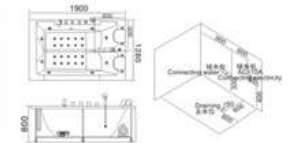

KB-318
1900x1280x800mm

配置功能	Configured Functions
1x1.0HP 冲浪泵	1x1.0HP Surfing Pump
冷热水开关	Cold / Hot Water Switch
手控花洒	Lift the Flower Spread
浴缸去水	Drain Bathtub
冲浪喷嘴	Surf Nozzle
瀑布	Waterfalls