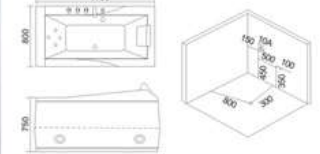

KB-618
1700x800x750mm

配置功能	Configured Functions
1x1.0HP 冲浪泵	1x1.0HP Surfing Pump
冷热水开关	Cold / Hot Water Switch
手控花洒	Lift the Flower Spread
浴缸去水	Drain Bathtub
冲浪喷嘴	Surf Nozzle
瀑布	Waterfalls