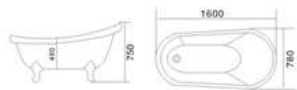

KB-547
1500x750x780mm
1600x780x750mm
1700x800x780mm
1800x900x860mm