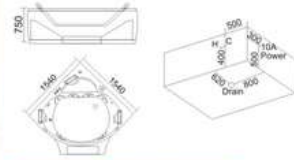

KB-626
1540x1540x750mm

配置功能	Configured Functions
1x1.0HP 冲浪泵	1x1.0HP Surfing Pump
冷热水开关	Cold / Hot Water Switch
手控花洒	Lift the Flower Spread
浴缸去水	Drain Bathtub
冲浪喷嘴	Surf Nozzle
瀑布	Waterfalls