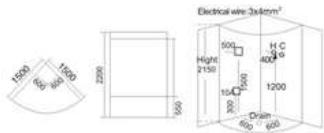

KB-841
1500x1500x2200mm

配置功能	Configured Functions
蒸汽发生器功率 3KW	Power rating of steam generator 3KW
兼容的电器标准	Compatible electricity standard
110V/220V, 50Hz/60Hz	110V/220V, 50Hz/60Hz
顶灯	Overhead light
顶喷	Overhead shower
排气扇	Ventilation fan
扬声器	Loudspeaker
可升降花洒	Hand shower with slid bar
电脑控制面板	Computerized control panel
功能转换开关	Function changer switch
冷热水调节	Cold/Hot water control switch
针刺喷嘴	Acupuncture massage jets(6个)
置物架	Layer rack
足部按摩器	Foot massage
蒸汽盒	Steam Box
装饰背光灯	LED light
钢化玻璃背板	Tempered Glass Backplane
亚克力底座	Acrylic shower tray
铝材框架	Aluminum frame
不锈钢门把手	Stainless steel door handles
蓝色钢化玻璃	Blue tempered glass
不锈钢支架	Stainless steel bracket
可调节螺丝脚	Adjusting screw