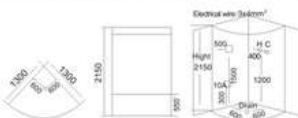

KB-857
1200x900x2150mm