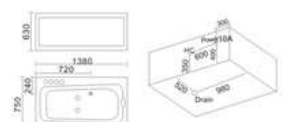

KB-404
1380x750x630mm
1500x850x650mm
1700x850x690mm