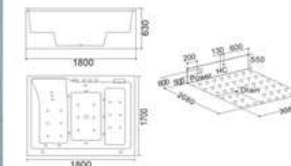

KB-3010
1800x1700x630mm

配置功能	Configured Functions
1x1.0HP 冲浪泵	1x1.0HP Surfing Pump
冷热水开关	Cold / Hot Water Switch
手撑花洒	Lift the Flower Spread
浴缸去水	Drain Bathtub
冲浪喷嘴	Surf Nozzle
瀑布	Waterfalls