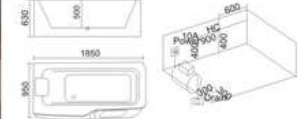

KB-624 瀑布缸
1500x800x680mm
1680x850x630mm
1850x950x630mm

配置功能	Configured Functions
1x1.0HP 冲浪泵	1x1.0HP Surfing Pump
冷热水开关	Cold / Hot Water Switch
手提花洒	Lift the Flower Spread
浴缸去水	Drain Bathtub
冲浪喷嘴	Surf Nozzle
瀑布	Waterfalls