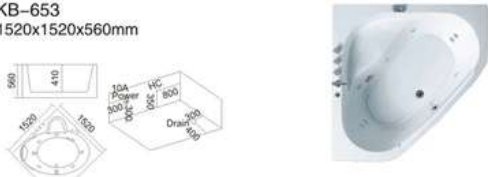

KB-652
1380x1380x650mm

KB-653
1520x1520x560mm

KB-654
1700x1200x550mm
左右裙 Left/Right Skirt

KB-655
1500x780x550mm

Concealed Massage Bathtub Series

嵌入式按摩缸系列

嵌入式按摩缸系列
Concealed Massage Bathtub Series

KB-3001 瀑布缸
1300x1300x610mm
1350x1350x610mm
1400x1400x610mm
1500x1500x610mm
1600x1600x610mm
1700x1700x610mm
1800x1800x610mm
1900x1900x610mm
2000x2000x610mm