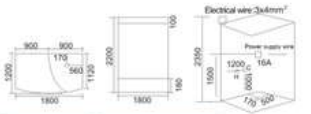

KB-941 白松木
1800x1200x2200mm

配置功能 Configured Functions

桑拿浴 3KW	Sauna 3KW
蒸汽浴 3KW	Steam bath 3KW
收音机	Radio
外接CD	CD connection
电话接听	Telephone receiver
温度显示/调节	Temperature indication / adjustment
时间显示/调节	Time indication / adjustment
排气扇	Exhaust fan
照明灯	Illuminating lamp
背景灯	Background light
背部针刺按摩	Back acupuncture massage
顶部花洒	Top shower
活动花洒	Hand shower
臭氧	Ozone disinfection
功能转换	Functional changeover switch
脚部按摩	Foot massage