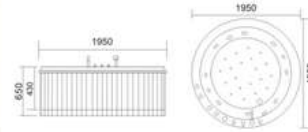

KB-301
1350x1350x650mm
1550x1550x650mm
1650x1650x650mm
1750x1750x650mm
1850x1850x650mm
1950x1950x650mm

配置功能	Configured Functions
1x1.0HP 冲浪水泵	1x1.0HP Surfing Pump
冲浪大喷嘴6个	Large-size Nozzle for Surfing,6
瀑布	Waterfall
冷热水开关	Cold/Hot Water Faucet
七彩水雾灯	Color Pool Lamp
浴缸去水	Bathtub Water Drainage
调节开关	Adjustment Switch
启动开关	Start Switch
泡泡浴(可选配)	Bubble Bath (optional)
冲浪按摩浴	Surf Massage
花洒淋浴	Shower