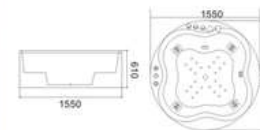

KB-641
1550x1550x610mm
1850x1850x610mm

配置功能	Configured Functions
1x1.0HP 冲浪水泵	1x1.0HP Hydro Massage Pump
冲浪大喷嘴6个	Big Hydro Massage Jets 6
瀑布	Waterfall
冷热水开关	Cold And Hot Water Faucet
浴缸去水	Bathtub Water Drainage
调节开关	Hydro Massage Adjustable Switch
启动开关	Power On/Off
泡泡浴(可选配)	Air Bubble (optional)
冲浪按摩浴	Hydro Massage
花洒淋浴	Hand Shower