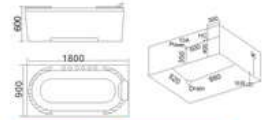

KB-621
1800x900x600mm

配置功能	Configured Functions
1x1.0HP 冲浪泵	1x1.0HP Surfing Pump
冷热水开关	Cold / Hot Water Switch
手提花洒	Lift the Flower Spread
浴缸去水	Drain Bathtub
冲浪喷嘴	Surf Nozzle
瀑布	Waterfalls