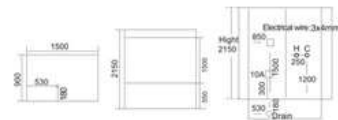

KB-813
1500x900x2150mm

配置功能

- 电脑控制面板
- 蒸汽浴 3KW
- 收音机
- 外接CD
- 温度显示/调节
- 时间显示/调节
- 排气扇
- 照明灯
- 背部针刺按摩
- 顶部花洒
- 滑动花洒
- 功能转换
- 冲凉水力按摩
- 防溢保护
- 背部按摩

Configured Functions

- Computerized control panel
- Steam bath 3KW
- Radio
- CD connection
- Temperature indication/adjustment
- Time indication/adjustment
- Exhaust fan
- Illuminating lamp
- Back acupuncture massage
- Top shower
- Movable shower
- Functional changeover
- Water pressure massage
- Overflow protection
- Back massage