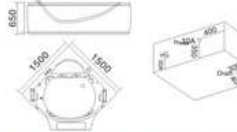

KB-359
1500x1500x650mm

配置功能 Configured Functions

1x1.0HP 冲浪泵	1x1.0HP Surfing Pump
冷热水开关	Cold / Hot Water Switch
手提花洒	Lift the Flower Spread
浴缸去水	Drain Bathtub
冲浪喷嘴	Surf Nozzle
瀑布	Waterfalls