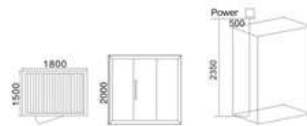

KB-1046 红松木
1200x1000x2000mm
可非标订做

KB-1047 红松木
1800x1800x2000mm
可非标订做

KB-1050 红松木
2000x1500x2000mm
可非标订做

KB-1051 红松木
1200x1200x2000mm
可非标订做

KB-1048 红松木
1800x1500x2000mm
可非标订做

KB-1049 红松木
1800x1500x2000mm
可非标订做