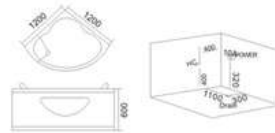

KB-382
1200x1200x600mm

配置功能	Configured Functions
1x1.0HP 冲浪泵	1x1.0HP Surfing Pump
冷热水开关	Cold / Hot Water Switch
手撑花洒	Lift the Flower Spread
浴缸去水	Drain Bathtub
冲浪喷嘴	Surf Nozzle
瀑布	Waterfalls