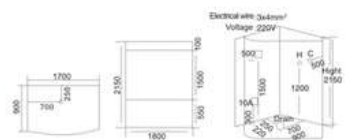

KB-833
1700x900x2150mm

配置功能

- 电脑控制面板
- 蒸汽浴 3KW
- 收音机
- 外接CD
- 温度显示/调节
- 时间显示/调节
- 排气扇
- 照明灯
- 背部针刺按摩
- 顶部花洒
- 可移动花洒
- 功能转换
- 冲浪水力按摩
- 防溢保护
- 背部按摩

Configured Functions