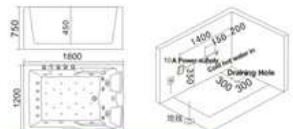

KB-495
1800x1200x750mm
左右裙 Left/Right Skirt

配置功能	Configured Functions
1x1.0HP 冲浪泵	1x1.0HP Surfing Pump
冷热水开关	Cold / Hot Water Switch
手控花洒	Lift the Flower Spread
浴缸去水	Drain Bathtub
冲浪喷嘴	Surf Nozzle
瀑布	Waterfalls