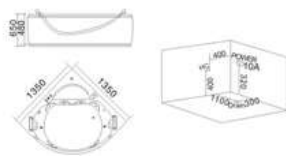

KB-454
1350x1350x650mm

配置功能	Configured Functions
1x1.0HP 冲浪泵	1x1.0HP Surfing Pump
冷热水开关	Cold / Hot Water Switch
手控花洒	Lift the Flower Spread
浴缸去水	Drain Bathtub
冲浪喷嘴	Surf Nozzle
瀑布	Waterfalls