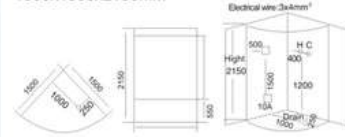

KB-845 TV DVD
1500x1500x2150mm

配置功能	Configured Functions
蒸汽发生器功率 4.5KW	Power rating of steam generator 4.5KW
兼容的电柜标准	Compatible electricity standard
110V/220V,50Hz/60Hz	110V/220V,50Hz/60Hz
顶灯	Overhead light
顶喷	Overhead shower
换气扇	Ventilation fan
扬声器	Loudspeaker
可升降花洒	Hand shower with slide bar
电脑控制面板	Computerized control panel
功能转换开关	Function changer switch
冷水水调节	Cold/Hot water control switch
针刺按摩	Acupuncture massage jets(6个)
置物架	Larger rack
液晶电视	LCD TV
DVD	DVD
背部按摩器	Fast massage
蒸汽宝	Steam Box
装饰背景灯	LED light
钢化玻璃背板	Tempered Glass Backplane
亚克力浴缸	Acrylic bathtub
铝材框架	Aluminum frame
不锈钢门把手	Stainless steel door handles
蓝色钢化玻璃	Blue tempered glass
不锈钢固定架	Stainless steel bracket
可调节螺丝脚	Adjusting screw
大理石	Marble
LED七彩灯	LED multicolor light