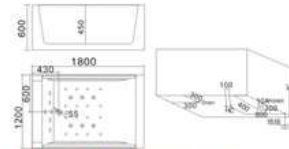

KB-458
1800x1200x600mm
四面裙, 一体缸

配置功能	Configured Functions
1x1.0HP 冲浪泵	1x1.0HP Surfing Pump
冷热水开关	Cold / Hot Water Switch
手搓花洒	Lift the Flower Spread
浴缸去水	Drain Bathtub
冲浪喷嘴	Surf Nozzle
瀑布	Waterfalls