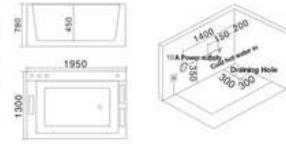

KB-488 TV DVD
1950x1300x780mm

配置功能	Configured Functions
1x1.0HP 冲浪泵	1x1.0HP Surfing Pump
冷热水开关	Cold / Hot Water Switch
手捏花洒	Lift the Flower Spread
浴缸去水	Drain Bathtub
冲浪喷嘴	Surf Nozzle
瀑布	Waterfalls