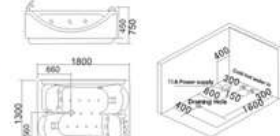

KB-622
1800x1300x750mm

配置功能	Configured Functions
1x1.0HP 冲浪泵	1x1.0HP Surfing Pump
冷热水开关	Cold / Hot Water Switch
手提花洒	Lift the Flower Spread
浴缸去水	Drain Bathtub
冲浪喷嘴	Surf Nozzle
瀑布	Waterfalls