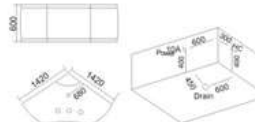

KB-399
1420x1420x600mm

配置功能	Configured Functions
1x1.0HP 冲浪泵	1x1.0HP Surfing Pump
冷热水开关	Cold/Hot Water Switch
手喷花洒	Lift the Flower Spread
浴缸去水	Drain Bathtub
冲浪喷嘴	Surf Nozzle
瀑布	Waterfalls