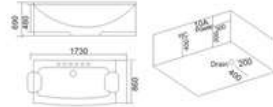

KB-406
1730x860x690mm

配置功能	Configured Functions
1x1.0HP 冲浪泵	1x1.0HP Surfing Pump
冷热水开关	Cold / Hot Water Switch
手摆花洒	Lift the Flower Spread
浴缸去水	Drain Bathtub
冲浪喷嘴	Surf Nozzle
瀑布	Waterfalls