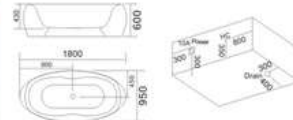

KB-490
1800x950x600mm

配置功能	Configured Functions
1x1.0HP 冲浪泵	1x1.0HP Surfing Pump
冷热水开关	Cold / Hot Water Switch
手捏花洒	Lift the Flower Spread
浴缸去水	Drain Bathtub
冲浪喷嘴	Surf Nozzle
瀑布	Waterfalls