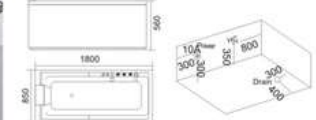

KB-493
1800x850x560mm

配置功能	Configured Functions
1x1.0HP 冲浪泵	1x1.0HP Surfing Pump
冷热水开关	Cold / Hot Water Switch
手捏花洒	Lift the Flower Spread
浴缸去水	Drain Bathtub
冲浪喷嘴	Surf Nozzle
瀑布	Waterfalls