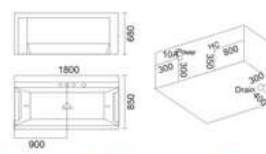

KB-431
1800x850x680mm

配置功能	Configured Functions
1x1.0HP 冲浪泵	1x1.0HP Surfing Pump
冷热水开关	Cold / Hot Water Switch
手控花洒	Lift the Flower Spread
浴缸去水	Drain Bathtub
冲浪喷嘴	Surf Nozzle
瀑布	Waterfalls