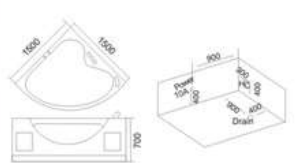

KB-451
1500x1500x700mm

配置功能	Configured Functions
1x1.0HP 冲浪泵	1x1.0HP Surfing Pump
冷热水开关	Cold / Hot Water Switch
手控花洒	Lift the Flower Spread
浴缸去水	Drain Bathtub
冲浪喷嘴	Surf Nozzle
瀑布	Waterfalls