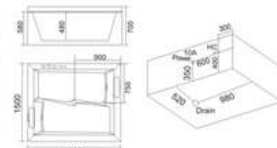

配置功能	Configured Functions
1x1.0HP 冲浪泵	1x1.0HP Surfing Pump
冷热水开关	Cold / Hot Water Switch
手控花洒	Lift the Flower Spread
浴缸去水	Drain Bathtub
冲浪喷嘴	Surf Nozzle
瀑布	Waterfalls