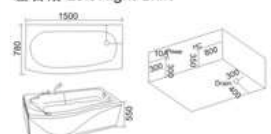

KB-345
1400x780x550mm
1500x780x550mm
1600x830x620mm
1700x850x600mm
左右裙 Left/Right Skirt

配置功能	Configured Functions
1x1.0HP 冲浪泵	1x1.0HP Surfing Pump
冷热水开关	Cold / Hot Water Switch
手喷花洒	Lift the Flower Spread
浴缸去水	Drain Bathtub
冲浪喷嘴	Surf Nozzle
瀑布	Waterfalls