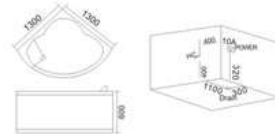

KB-420
1300x1300x600mm

配置功能	Configured Functions
1x1.0HP 冲浪泵	1x1.0HP Surfing Pump
冷热水开关	Cold / Hot Water Switch
手握花洒	Lift the Flower Spread
浴缸去水	Drain Bathtub
冲浪喷嘴	Surf Nozzle
瀑布	Waterfalls