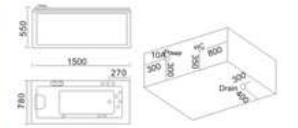

KB-414
1500x780x550mm
1700x800x600mm

配置功能	Configured Functions
1x1.0HP 冲浪泵	1x1.0HP Surfing Pump
冷热水开关	Cold / Hot Water Switch
手摆花洒	Lift the Flower Spread
浴缸去水	Drain Bathtub
冲浪喷嘴	Surf Nozzle
瀑布	Waterfalls