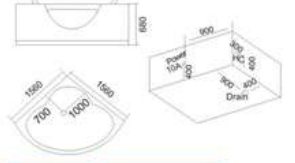

KB-450
1560x1560x680mm

配置功能	Configured Functions
1x1.0HP 冲浪泵	1x1.0HP Surfing Pump
冷热水开关	Cold / Hot Water Switch
手控花洒	Lift the Flower Spread
浴缸去水	Drain Bathtub
冲浪喷嘴	Surf Nozzle
瀑布	Waterfalls