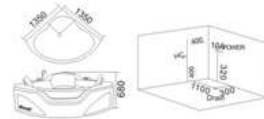

KB-366
1350x1350x680mm

配置功能	Configured Functions
1x1.0HP 冲浪泵	1x1.0HP Surfing Pump
冷热水开关	Cold/ Hot Water Switch
手控花洒	Lift the Flower Spread
浴缸去水	Drain Bathtub
冲浪喷嘴	Surf Nozzle
瀑布	Waterfalls