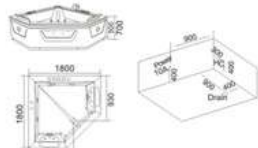

KB-353
1500x1500x700mm
1800x1800x700mm

配置功能	Configured Functions
1x1.0HP 冲浪泵	1x1.0HP Surfing Pump
冷热水开关	Cold / Hot Water Switch
手控花洒	Lift the Flower Spread
浴缸去水	Drain Bathtub
冲浪喷嘴	Surf Nozzle
瀑布	Waterfalls