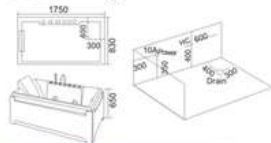

KB-349
1500x800x680mm
1750x830x650mm
左右裙 Left/Right Skirt

配置功能	Configured Functions
1x1.0HP 冲浪泵	1x1.0HP Surfing Pump
冷热水开关	Cold / Hot Water Switch
手控花洒	Lift the Flower Spread
浴缸去水	Drain Bathtub
冲浪喷嘴	Surf Nozzle
瀑布	Waterfalls