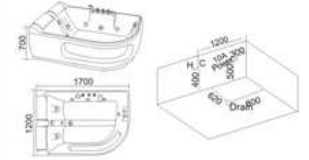

KB-394
1700x1200x700mm
1800x1300x720mm

配置功能	Configured Functions
1x1.0HP 冲浪泵	1x1.0HP Surfing Pump
冷热水开关	Cold / Hot Water Switch
手握花洒	Lift the Flower Spread
浴缸去水	Drain Bathtub
冲浪喷嘴	Surf Nozzle
瀑布	Waterfalls