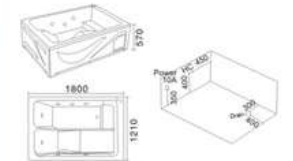

KB-612
1800x1210x570mm

配置功能	Configured Functions
1x1.0HP 冲浪泵	1x1.0HP Surfing Pump
冷热水开关	Cold / Hot Water Switch
手搓花洒	Lift the Flower Spread
浴缸去水	Drain Bathtub
冲浪喷嘴	Surf Nozzle
瀑布	Waterfalls