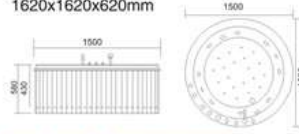

KB-421
1200x1200x580mm
1350x1350x580mm
1500x1500x580mm
1620x1620x620mm

配置功能	Configured Functions
1x1.0HP 冲浪水泵	1x1.0HP Surfing Pump
冲浪大喷嘴6个	Large-size Nozzle for Surfing,6
瀑布	Waterfall
冷热水开关	Cold/Hot Water Faucet
浴缸去水	Bathtub Water Drainage
调节开关	Adjustment Switch
启动开关	Start Switch
泡泡浴(可选配)	Bubble Bath (optional)
冲浪按摩浴	Surf Massage
花洒淋浴	Shower