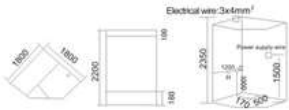

KB-948
1800x1800x2200mm

配置功能	Configured Functions
桑拿浴 3KW	Sauna 3KW
蒸汽浴 3KW	Steam bath 3KW
收音机	Radio
外接CD	CD connection
电话接听	Telephone receiver
温度显示/调节	Temperature indication / adjustment
时间显示/调节	Time indication / adjustment
排气扇	Exhaust fan
照明灯	Illuminating lamp
背景灯	Background light
背部针刺按摩	Back acupuncture massage
顶部花洒	Top shower
活动花洒	Hand shower
臭氧	Ozone disinfection
功能转换	Functional changeover switch
脚踏按摩	Foot massage