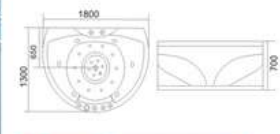

KB-428
1800x1300x700mm

配置功能	Configured Functions
1x1.0HP 冲浪泵	1x1.0HP Surfing Pump
冷热水开关	Cold / Hot Water Switch
手控花洒	Lift the Flower Spread
浴缸去水	Drain Bathtub
冲浪喷嘴	Surf Nozzle
瀑布	Waterfalls