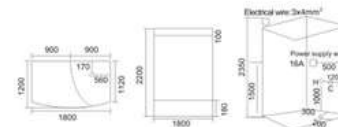

KB-949
1800x1200x2200mm

配置功能	Configured Functions
智能触控式大液晶显示屏	Smart touch-large LCD screen
桑拿浴 3KW	Sauna 3KW
蒸汽浴 3KW	Steam bath 3KW
收音机	Radio
外接CD	CD connection
温度显示/调节	Temperature indication / adjustment
时间显示/调节	Time indication / adjustment
排气扇	Exhaust fan
照明灯	Illuminating lamp
背景灯	Background light
背部针刺按摩	Back acupuncture massage
顶部花洒	Top shower
活动花洒	Hand shower
功能转换	Functional changeover switch
脚踏按摩	Foot massage