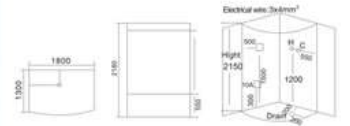

KB-844 TV
1800x1300x2180mm

配置功能	Configured Functions
电脑控制面板	Computerized control panel
蒸汽浴 4.5KW	Steam bath 4.5KW
收音机	Radio
外接CD	CD connection
温度显示/调节	Temperature indication/adjustment
时间显示/调节	Time indication/adjustment
排气扇	Exhaust fan
照明灯	Illuminating lamp
背部针刺按摩	Back acupuncture massage
顶部花洒	Top shower
滑动花洒	Movable shower
功能转换	Functional changeover
冲浪水力按摩	Water pressure massage
防溢保护	Overflow protection
背部按摩	Back massage
12寸TV	12 inch TV