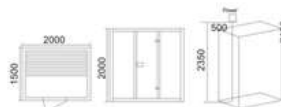

KB-1042 铁杉木
1200x900x2000mm
可非标订做

KB-1043 铁杉木
2000x1500x2000mm
可非标订做

KB-1040 铁杉木
1200x1000x2000mm
可非标订做

KB-1041 铁杉木
2000x1500x2000mm
可非标订做

KB-1044 铁杉木
1200x1100x2000mm
可非标订做

KB-1045 铁杉木
1500x1100x2000mm
可非标订做