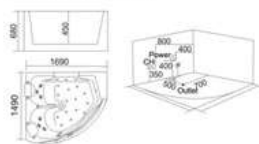

KB-637
1690x1490x680mm

配置功能	Configured Functions
1x1.0HP 冲浪泵	1x1.0HP Surfing Pump
冷热水开关	Cold / Hot Water Switch
手控花洒	Lift the Flower Spread
浴缸去水	Drain Bathtub
冲浪喷嘴	Surf Nozzle
瀑布	Waterfalls