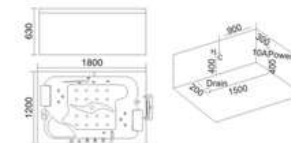

KB-3009
1800x1200x630mm

配置功能	Configured Functions
1x1.0HP 冲浪泵	1x1.0HP Surfing Pump
冷热水开关	Cold / Hot Water Switch
手撑花洒	Lift the Flower Spread
浴缸去水	Drain Bathtub
冲浪喷嘴	Surf Nozzle
瀑布	Waterfalls