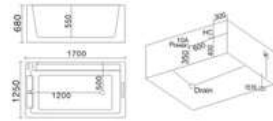

KB-435 瀑布缸
1700x1250x680mm
左右裙 Left/Right Skirt

配置功能	Configured Functions
1x1.0HP 冲浪泵	1x1.0HP Surfing Pump
冷热水开关	Cold / Hot Water Switch
手控花洒	Lift the Flower Spread
浴缸去水	Drain Bathtub
冲浪喷嘴	Surf Nozzle
瀑布	Waterfalls