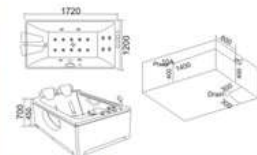

KB-355
1720x1200x700mm

配置功能	Configured Functions
1x1.0HP 冲浪泵	1x1.0HP Surfing Pump
冷热水开关	Cold / Hot Water Switch
手控花洒	Lift the Flower Spread
浴缸去水	Drain Bathtub
冲浪喷嘴	Surf Nozzle
瀑布	Waterfalls