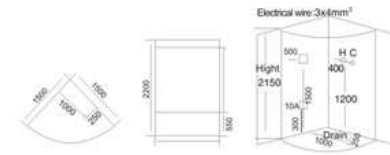

Configured Functions

Smart touch-large LCD screen
Steam bath 4.5KW
Radio
CD connection
Temperature indication/adjustment
Time indication/adjustment
Exhaust fan
illuminating lamp
Back acupuncture massage
Top shower
Movable shower
Functional changeover
Water pressure massage
Overflow protection
Back massage
12 inch waterproof TV DVD

KB-801-1
1400x1400x2200mm
1500x1500x2200mm
1650x1650x2200mm