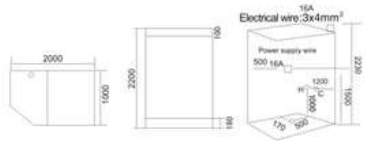

配置功能	Configured Functions
桑拿浴 3KW	Sauna 3KW
蒸汽浴 3KW	Steam bath 3KW
收音机	Radio
外接CD	CD connection
电话接听	Telephone receiver
温度显示/调节	Temperature indication / adjustment
时间显示/调节	Time indication / adjustment
排气扇	Exhaust fan
照明灯	Illuminating lamp
背景灯	Background light
背部针刺按摩	Back acupuncture massage
顶部花洒	Top shower
活动花洒	Hand shower
臭氧	Ozone disinfection
功能转换	Functional changeover switch
脚踏按摩	Foot massage