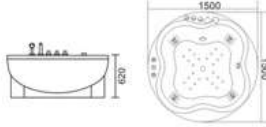

KB-644
1500x1500x620mm
1800x1800x520mm

配置功能	Configured Functions
1x1.0HP 冲浪泵	1x1.0HP Surfing Pump
冷热水开关	Cold / Hot Water Switch
手撑花洒	Lift the Flower Spread
浴缸去水	Drain Bathtub
冲浪喷嘴	Surf Nozzle
瀑布	Waterfalls