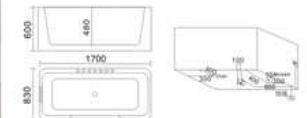

KB-463 瀑布缸
1500x830x600mm
1700x830x600mm

配置功能	Configured Functions
1x1.0HP 冲浪泵	1x1.0HP Surfing Pump
冷热水开关	Cold / Hot Water Switch
手搓花洒	Lift the Flower Spread
浴缸去水	Drain Bathtub
冲浪喷嘴	Surf Nozzle
瀑布	Waterfalls