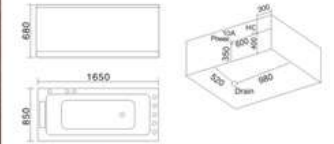

KB-479 瀑布缸
1650x850x680mm

配置功能	Configured Functions
1x1.0HP 冲浪泵	1x1.0HP Surfing Pump
冷热水开关	Cold / Hot Water Switch
手控花洒	Lift the Flower Spread
浴缸去水	Drain Bathtub
冲浪喷嘴	Surf Nozzle
瀑布	Waterfalls