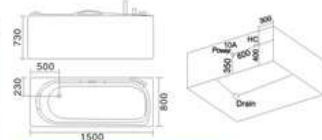

KB-471
1500x800x730mm
左右裙 Left/Right Skirt

配置功能	Configured Functions
1x1.0HP 冲浪泵	1x1.0HP Surfing Pump
冷热水开关	Cold / Hot Water Switch
手提花洒	Lift the Flower Spread
浴缸去水	Drain Bathtub
冲浪喷嘴	Surf Nozzle
瀑布	Waterfalls