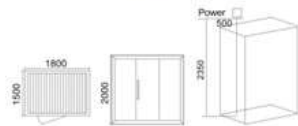

KB-1046 红松木
1200x1000x2000mm
可非标订做

KB-1047 红松木
1800x1800x2000mm
可非标订做

KB-1050 红松木
2000x1500x2000mm
可非标订做

KB-1051 红松木
1200x1200x2000mm
可非标订做

KB-1048 红松木
1800x1500x2000mm
可非标订做

KB-1049 红松木
1800x1500x2000mm
可非标订做