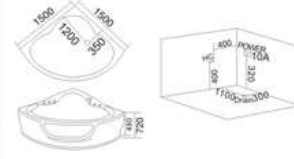

KB-630
1500x1500x720mm

配置功能	Configured Functions
1x1.0HP 冲浪泵	1x1.0HP Surfing Pump
冷热水开关	Cold / Hot Water Switch
手控花洒	Lift the Flower Spread
浴缸去水	Drain Bathtub
冲浪喷嘴	Surf Nozzle
瀑布	Waterfalls