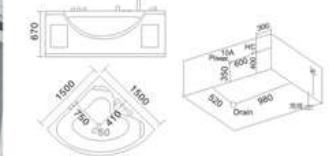

KB-443
1500x1500x670mm

配置功能	Configured Functions
1x1.0HP 冲浪泵	1x1.0HP Surfing Pump
冷热水开关	Cold / Hot Water Switch
手握花洒	Lift the Flower Spread
浴缸去水	Drain Bathtub
冲浪喷嘴	Surf Nozzle
瀑布	Waterfalls