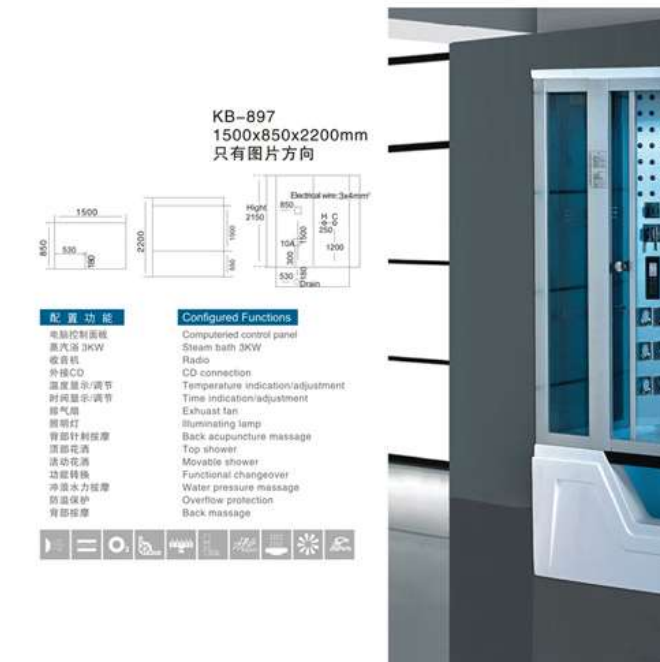

配置功能

- 电脑控制面板
- 蒸汽浴 3KW
- 收音机
- 外接CD
- 温度显示/调节
- 时间显示/调节
- 排气扇
- 照明灯
- 背部针刺按摩
- 顶部花洒
- 活动花洒
- 功能转换
- 冲凉水力按摩
- 防溢保护
- 背部按摩

Configured Functions