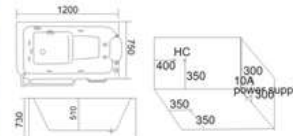

KB-489
1200x750x730mm
1300x750x730mm
1400x750x730mm
左右裙 Left/Right Skirt

配置功能	Configured Functions
1x1.0HP 冲浪泵	1x1.0HP Surfing Pump
冷热水开关	Cold / Hot Water Switch
手捏花洒	Lift the Flower Spread
浴缸去水	Drain Bathtub
冲浪喷嘴	Surf Nozzle
瀑布	Waterfalls