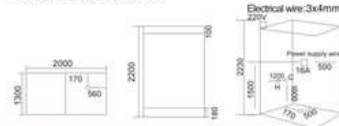

KB-935-1
1500x1200x2200mm
1600x1200x2200mm
1700x1200x2200mm
1800x1300x2200mm
2000x1300x2200mm

配置功能	Configured Functions
桑拿浴 3KW	Sauna 3KW
蒸汽浴 3KW	Steam bath 3KW
收音机	Radio
外接CD	CD connection
电话接听	Telephone receiver
温度显示/调节	Temperature indication / adjustment
时间显示/调节	Time indication / adjustment
排气扇	Exhaust fan
照明灯	Illuminating lamp
背景灯	Background light
背部针刺按摩	Back acupuncture massage
顶部花洒	Top shower
活动花洒	Hand shower
臭氧	Ozone disinfection
功能转换	Functional changeover switch
脚踏按摩	Foot massage