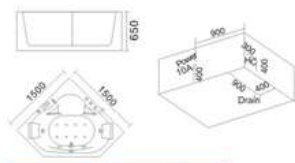

KB-447
1500x1500x650mm

配置功能	Configured Functions
1x1.0HP 冲浪泵	1x1.0HP Surfing Pump
冷热水开关	Cold / Hot Water Switch
手控花洒	Lift the Flower Spread
浴缸去水	Drain Bathtub
冲浪喷嘴	Surf Nozzle
瀑布	Waterfalls