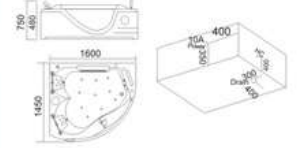

KB-386
1600x1450x750mm

配置功能	Configured Functions
1x1.0HP 冲浪泵	1x1.0HP Surfing Pump
冷热水开关	Cold / Hot Water Switch
手撑花洒	Lift the Flower Spread
浴缸去水	Drain Bathtub
冲浪喷嘴	Surf Nozzle
瀑布	Waterfalls