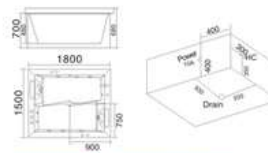

KB-3007
1800x1500x700mm

配置功能	Configured Functions
1x1.0HP 冲浪泵	1x1.0HP Surfing Pump
冷热水开关	Cold / Hot Water Switch
手撑花洒	Lift the Flower Spread
浴缸去水	Drain Bathtub
冲浪喷嘴	Surf Nozzle
瀑布	Waterfalls