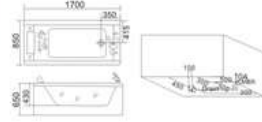

KB-313
1700x850x650mm

配置功能	Configured Functions
1x1.0HP 冲浪泵	1x1.0HP Surfing Pump
冷热水开关	Cold / Hot Water Switch
手控花洒	Lift the Flower Spread
浴缸去水	Drain Bathtub
冲浪喷嘴	Surf Nozzle
瀑布	Waterfalls