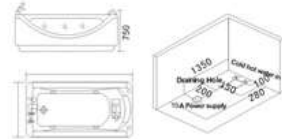

KB-319
1600x850x750mm
1820x850x750mm

配置功能	Configured Functions
1x1.0HP 冲浪泵	1x1.0HP Surfing Pump
冷热水开关	Cold / Hot Water Switch
手提花洒	Lift the Flower Spread
浴缸去水	Drain Bathtub
冲浪喷嘴	Surf Nozzle
瀑布	Waterfalls