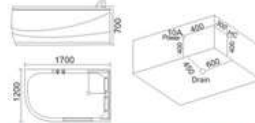

KB-397
1700x1200x700mm
左右裙 Left/Right Skirt

配置功能	Configured Functions
1x1.0HP 冲浪泵	1x1.0HP Surfing Pump
冷热水开关	Cold/Hot Water Switch
手喷花洒	Lift the Flower Spread
浴缸去水	Drain Bathtub
冲浪喷嘴	Surf Nozzle
瀑布	Waterfalls