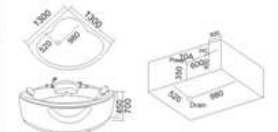

KB-362
1300x1300x700mm

配置功能 Configured Functions

1x1.0HP 冲浪泵	1x1.0HP Surfing Pump
冷热水开关	Cold / Hot Water Switch
手提花洒	Lift the Flower Spread
浴缸去水	Drain Bathtub
冲浪喷嘴	Surf Nozzle
瀑布	Waterfalls