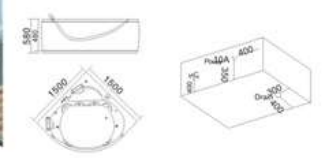

KB-445
1500x1500x580mm

配置功能	Configured Functions
1x1.0HP 冲浪泵	1x1.0HP Surfing Pump
冷热水开关	Cold / Hot Water Switch
手握花洒	Lift the Flower Spread
浴缸去水	Drain Bathtub
冲浪喷嘴	Surf Nozzle
瀑布	Waterfalls