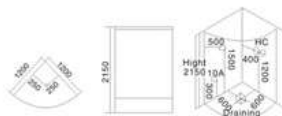

KB-883
900x900x2150mm