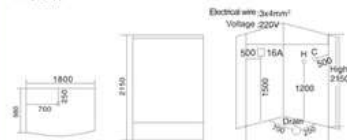

KB-830 TV DVD
1400x900x2150mm
1800x980x2150mm
三面裙

配置功能

- 电脑控制面板
- 蒸汽浴 3KW
- 收音机
- 外接CD
- 温度显示/调节
- 时间显示/调节
- 排气扇
- 照明灯
- 背部针刺按摩
- 顶部花洒
- 可移动花洒
- 功能转换
- 冲浪水力按摩
- 防溢保护
- 背部按摩

Configured Functions