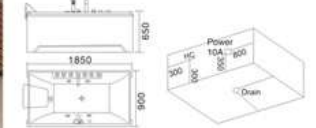

KB-491
1850x900x650mm

配置功能	Configured Functions
1x1.0HP 冲浪泵	1x1.0HP Surfing Pump
冷热水开关	Cold / Hot Water Switch
手捏花洒	Lift the Flower Spread
浴缸去水	Drain Bathtub
冲浪喷嘴	Surf Nozzle
瀑布	Waterfalls