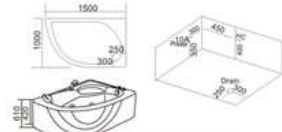

KB-352
1500x1000x610mm
左右裙 Left/Right Skirt

配置功能	Configured Functions
1x1.0HP 冲浪泵	1x1.0HP Surfing Pump
冷热水开关	Cold / Hot Water Switch
手控花洒	Lift the Flower Spread
浴缸去水	Drain Bathtub
冲浪喷嘴	Surf Nozzle
瀑布	Waterfalls