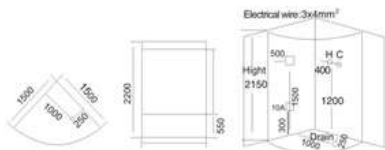

KB-801-2 TV DVD
1500x1500x2200mm

配置功能

智能触摸式大液晶显示屏
蒸汽浴 4.5KW
收音机
外接CD
温度显示/调节
时间显示/调节
排气扇
照明灯
背部针刺按摩
顶部花洒
移动花洒
功能转换
冲浪水力按摩
防溢保护
背部按摩
12寸TV防水DVD

Configured Functions

Smart touch-large LCD screen
Steam bath 4.5KW
Radio
CD connection
Temperature indication/adjustment
Time indication/adjustment
Exhaust fan
Illuminating lamp
Back acupuncture massage
Top shower
Movable shower
Functional changeover
Water pressure massage
Overflow protection
Back massage
12 inch waterproof TV DVD