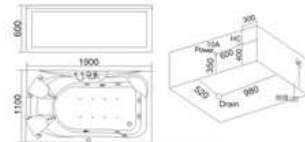

KB-441
1900x1100x600mm-双人
左右裙 Left/Right Skirt

配置功能	Configured Functions
1x1.0HP 冲浪泵	1x1.0HP Surfing Pump
冷热水开关	Cold / Hot Water Switch
手握花洒	Lift the Flower Spread
浴缸去水	Drain Bathtub
冲浪喷嘴	Surf Nozzle
瀑布	Waterfalls