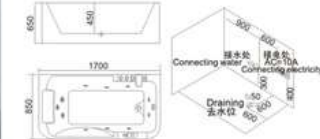

KB-620
1700x850x650mm
右裙 Right Skirt

配置功能	Configured Functions
1x1.0HP 冲浪泵	1x1.0HP Surfing Pump
冷热水开关	Cold / Hot Water Switch
手控花洒	Lift the Flower Spread
浴缸去水	Drain Bathtub
冲浪喷嘴	Surf Nozzle
瀑布	Waterfalls