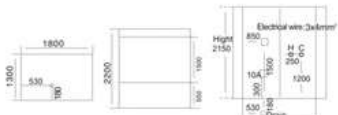

KB-895
1800x1300x2200mm

配置功能

- 电脑控制面板
- 蒸汽浴 4.5KW
- 收音机
- 外接CD
- 温度显示/调节
- 时间显示/调节
- 排气扇
- 照明灯
- 背部针刺按摩
- 顶部花洒
- 活动花洒
- 功能转换
- 冲凉水力按摩
- 防溢保护
- 背部按摩

Configured Functions