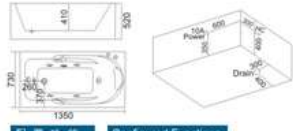

KB-496
1350x730x520mm
1490x740x520mm
1600x730x520mm
1700x730x520mm
左右裙 Left/Right Skirt

配置功能	Configured Functions
1x1.0HP 冲浪泵	1x1.0HP Surfing Pump
冷热水开关	Cold / Hot Water Switch
手控花洒	Lift the Flower Spread
浴缸去水	Drain Bathtub
冲浪喷嘴	Surf Nozzle
瀑布	Waterfalls