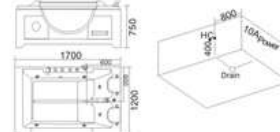

KB-460
1700x1200x750mm
左右裙 Left/Right Skirt

配置功能	Configured Functions
1x1.0HP 冲浪泵	1x1.0HP Surfing Pump
冷热水开关	Cold / Hot Water Switch
手搓花洒	Lift the Flower Spread
浴缸去水	Drain Bathtub
冲浪喷嘴	Surf Nozzle
瀑布	Waterfalls