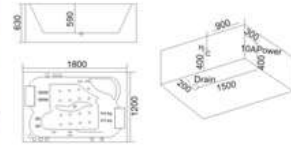

KB-613
1800x1200x630mm

配置功能	Configured Functions
1x1.0HP 冲浪泵	1x1.0HP Surfing Pump
冷热水开关	Cold / Hot Water Switch
手控花洒	Lift the Flower Spread
浴缸去水	Drain Bathtub
冲浪喷嘴	Surf Nozzle
瀑布	Waterfalls