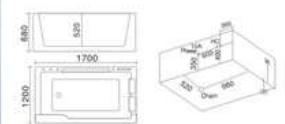

KB-623-1 瀑布缸
1700x1200x680mm
1700x1300x680mm
三面裙

配置功能	Configured Functions
1x1.0HP 冲浪泵	1x1.0HP Surfing Pump
冷热水开关	Cold / Hot Water Switch
手提花洒	Lift the Flower Spread
浴缸去水	Drain Bathtub
冲浪喷嘴	Surf Nozzle
瀑布	Waterfalls