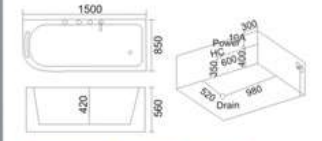

KB-473
1500x850x560mm
左右裙 Left/Right Skirt

配置功能	Configured Functions
1x1.0HP 冲浪泵	1x1.0HP Surfing Pump
冷热水开关	Cold / Hot Water Switch
手提花洒	Lift the Flower Spread
浴缸去水	Drain Bathtub
冲浪喷嘴	Surf Nozzle
瀑布	Waterfalls