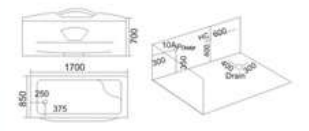

KB-395-1
1700x850x700mm
左右裙 Left/Right Skirt

配置功能	Configured Functions
1x1.0HP 冲浪泵	1x1.0HP Surfing Pump
冷热水开关	Cold / Hot Water Switch
手握花洒	Lift the Flower Spread
浴缸去水	Drain Bathtub
冲浪喷嘴	Surf Nozzle
瀑布	Waterfalls