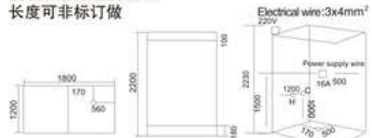

KB-936
1800x1200x2200mm
1900x1200x2200mm
2000x1200x2200mm
长度可非标订做

配置功能	Configured Functions
桑拿浴 3KW	Sauna 3KW
蒸汽浴 3KW	Steam bath 3KW
收音机	Radio
外接CD	CD connection
电话接听	Telephone receiver
温度显示/调节	Temperature indication / adjustment
时间显示/调节	Time indication / adjustment
排气扇	Exhaust fan
照明灯	Illuminating lamp
背景灯	Background light
背部针刺按摩	Back acupuncture massage
顶部花洒	Top shower
活动花洒	Hand shower
臭氧	Ozone disinfection
功能转换	Functional changeover switch
脚踏按摩	Foot massage