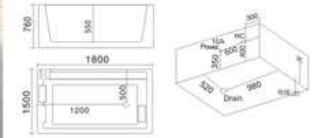

KB-437 瀑布缸
1800x1500x760mm
1900x1600x760mm
左右裙 Left/Right Skirt

配置功能	Configured Functions
1x1.0HP 冲浪泵	1x1.0HP Surfing Pump
冷热水开关	Cold / Hot Water Switch
手控花洒	Lift the Flower Spread
浴缸去水	Drain Bathtub
冲浪喷嘴	Surf Nozzle
瀑布	Waterfalls