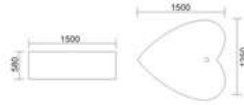

KB-364
1500x1250x580mm

配置功能	Configured Functions
1x1.0HP 冲浪泵	1x1.0HP Surfing Pump
冷热水开关	Cold/ Hot Water Switch
手控花洒	Lift the Flower Spread
浴缸去水	Drain Bathtub
冲浪喷嘴	Surf Nozzle
瀑布	Waterfalls