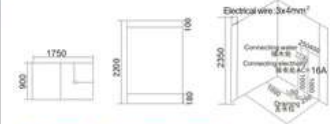

KB-952
1750x900x2200mm