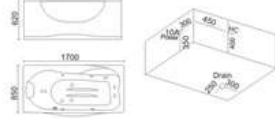

KB-419
1700x850x620mm

配置功能	Configured Functions
1x1.0HP 冲浪泵	1x1.0HP Surfing Pump
冷热水开关	Cold / Hot Water Switch
手握花洒	Lift the Flower Spread
浴缸去水	Drain Bathtub
冲浪喷嘴	Surf Nozzle
瀑布	Waterfalls