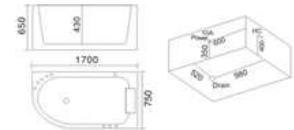

KB-497
1700x750x650mm
一体缸, 瀑布缸

配置功能	Configured Functions
1x1.0HP 冲浪泵	1x1.0HP Surfing Pump
冷热水开关	Cold / Hot Water Switch
手控花洒	Lift the Flower Spread
浴缸去水	Drain Bathtub
冲浪喷嘴	Surf Nozzle
瀑布	Waterfalls