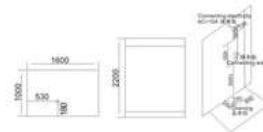

KB-802A
1390x950x2200mm
1500x1000x2200mm
1600x1000x2200mm

配置功能

多功能电脑板
蒸汽浴 3KW
收音机
外接CD
温度显示/调节
时间显示/调节
排气扇
照明灯
背部针刺按摩
顶部花洒
活动花洒
功能转换
防溢保护
背部按摩
关机后自动杀菌

Configured Functions

Multi-function computer plank
Steam bath 3KW
Radio
CD connection
Temperature indication/adjustment
Time indication/adjustment
Exhaust fan
Illuminating lamp
Back acupuncture massage
Top shower
Movable shower
Functional changeover
Overflow protection
Back massage
Disinfect automatically after shut down