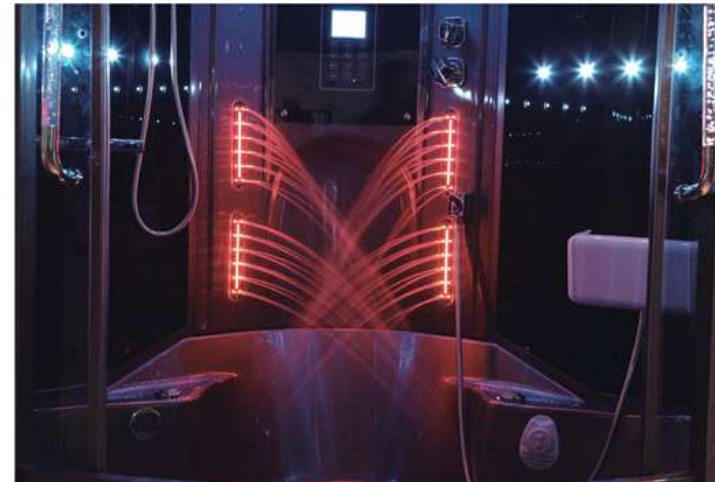

KB-801-2 TV DVD
1500x1500x2200mm

配置功能

智能触摸式大液晶显示屏
蒸汽浴 4.5KW
收音机
外接CD
温度显示/调节
时间显示/调节
排气扇
照明灯
背部针刺按摩
顶部花洒
移动花洒
功能转换
冲浪水力按摩
防溢保护
背部按摩
12寸TV防水DVD

Configured Functions

Smart touch-large LCD screen
Steam bath 4.5KW
Radio
CD connection
Temperature indication/adjustment
Time indication/adjustment
Exhaust fan
Illuminating lamp
Back acupuncture massage
Top shower
Movable shower
Functional changeover
Water pressure massage
Overflow protection
Back massage
12 inch waterproof TV DVD