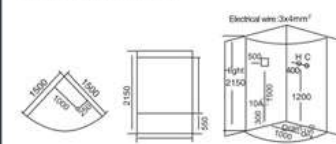

KB-859 TV DVD
1500x1500x2150mm

配置功能

- 智能触摸式大液晶显示屏
- 蒸汽浴 4.5KW
- 收音机
- 外接CD
- 温度显示/调节
- 时间显示/调节
- 排气扇
- 照明灯
- 背部针刺按摩
- 顶部花洒
- 活动花洒
- 功能转换
- 冲浪水力按摩
- 防溢保护
- 背部按摩
- 12寸TV防水DVD

Configured Functions

- Smart touch-large LCD screen
- Steam bath 4.5KW
- Radio
- CD connection
- Temperature indication/adjustment
- Time indication/adjustment
- Exhaust fan
- Illuminating lamp
- Back acupuncture massage
- Top shower
- Movable shower
- Functional changeover
- Water pressure massage
- Overflow protection
- Back massage
- 12 inch waterproof TV DVD