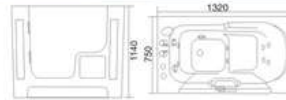

老人浴缸系列
Old ManBathtub Series

KB-2007
1300x800x1070mm

KB-2008
1100x630x920mm

KB-2009
1200x680x920mm

KB-2010
1000x780x950mm

KB-2011
980x690x920mm

KB-2012
1320x750x1140mm

KB-2013
1200x700x610mm
1300x700x610mm
1400x700x610mm
1500x700x610mm