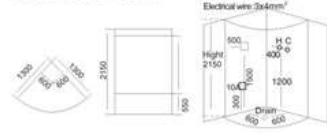

KB-839
1300x1300x2150mm

- | | |
|-------------|-----------------------------------|
| 配置功能 | Configured Functions |
| 智能触摸式大液晶显示屏 | Smart touch-large LCD screen |
| 蒸汽浴 3KW | Steam bath 4.5KW |
| 收音机 | Radio |
| 外接CD | CD connection |
| 温度显示/调节 | Temperature indication/adjustment |
| 时间显示/调节 | Time indication/adjustment |
| 排气扇 | Exhaust fan |
| 照明灯 | Illuminating lamp |
| 背部针刺按摩 | Back acupuncture massage |
| 顶部花洒 | Top shower |
| 滑动花洒 | Movable shower |
| 功能转换 | Functional changeover |
| 冲浪水力按摩 | Water pressure massage |
| 防溢保护 | Overflow protection |
| 背部按摩 | Back massage |