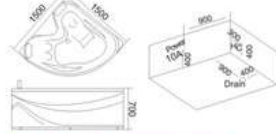

KB-425
1500x1500x700mm

配置功能	Configured Functions
1x1.0HP 冲浪泵	1x1.0HP Surfing Pump
冷热水开关	Cold / Hot Water Switch
手控花洒	Lift the Flower Spread
浴缸去水	Drain Bathtub
冲浪喷嘴	Surf Nozzle
瀑布	Waterfalls