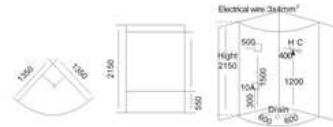

KB-836
1350x1350x2150mm

配置功能	Configured Functions
智能触摸式大液晶显示屏	Smart touch-large LCD screen
蒸汽浴 3KW	Steam bath 3KW
收音机	Radio
外接CD	CD connection
温度显示/调节	Temperature indication/adjustment
时间显示/调节	Time indication/adjustment
排气扇	Exhaust fan
照明灯	Illuminating lamp
背部针刺按摩	Back acupuncture massage
顶部花洒	Top shower
活动花洒	Movable shower
功能转换	Functional changeover
冲凉水力按摩	Water pressure massage
防溢保护	Overflow protection
背部按摩	Back massage