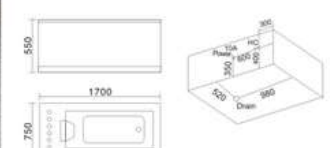

配置功能	Configured Functions
1x1.0HP 冲浪泵	1x1.0HP Surfing Pump
冷热水开关	Cold / Hot Water Switch
手控花洒	Lift the Flower Spread
浴缸去水	Drain Bathtub
冲浪喷嘴	Surf Nozzle
瀑布	Waterfalls