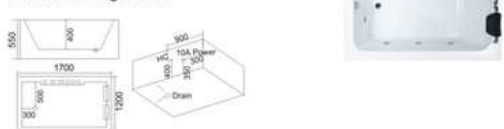

KB-652
1380x1380x650mm

KB-653
1520x1520x560mm

KB-654
1700x1200x550mm
左右裙 Left/Right Skirt

KB-655
1500x780x550mm

Concealed Massage Bathtub Series

嵌入式按摩缸系列

嵌入式按摩缸系列
Concealed Massage Bathtub Series

KB-3001 瀑布缸
1300x1300x610mm
1350x1350x610mm
1400x1400x610mm
1500x1500x610mm
1600x1600x610mm
1700x1700x610mm
1800x1800x610mm
1900x1900x610mm
2000x2000x610mm