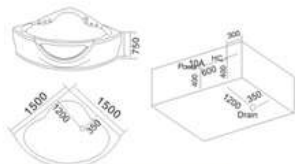

KB-446
1500x1500x750mm

配置功能	Configured Functions
1x1.0HP 冲浪泵	1x1.0HP Surfing Pump
冷热水开关	Cold / Hot Water Switch
手控花洒	Lift the Flower Spread
浴缸去水	Drain Bathtub
冲浪喷嘴	Surf Nozzle
瀑布	Waterfalls