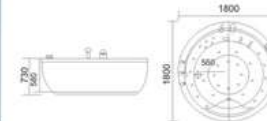

KB-371
1800x1800x730mm

配置功能	Configured Functions
1x1.0HP 冲浪水泵	1x1.0HP Hydro Massage Pump
冲浪大喷嘴6个	Big Hydro Massage Jets 6
瀑布	Waterfall
冷热水开关	Cold And Hot Water Faucet
浴缸去水	Bathtub Water Drainage
调节开关	Hydro Massage Adjustable Switch
启动开关	Power On/Off
泡泡浴(可选配)	Air Bubble (optional)
冲浪按摩浴	Hydro Massage
花洒淋浴	Hand Shower