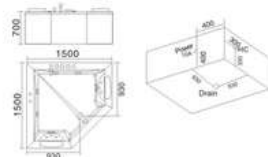

KB-3006
1500x1500x700mm
1800x1800x700mm

配置功能	Configured Functions
1x1.0HP 冲浪泵	1x1.0HP Surfing Pump
冷热水开关	Cold / Hot Water Switch
手撑花洒	Lift the Flower Spread
浴缸去水	Drain Bathtub
冲浪喷嘴	Surf Nozzle
瀑布	Waterfalls