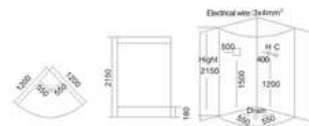

配置功能

- 电脑控制面板
- 蒸汽浴 4.5KW
- 收音机
- 外接CD
- 温度显示/调节
- 时间显示/调节
- 排气扇
- 照明灯
- 背部针刺按摩
- 顶部花洒
- 淋浴切换
- 功能切换
- 水压水力按摩
- 防溢保护
- 背部按摩

Configured Functions

- Computerized control panel
- Steam bath 4.5KW
- Radio
- CD connection
- Temperature indication/adjustment
- Time indication/adjustment
- Exhaust fan
- Illuminating lamp
- Back acupuncture massage
- Top shower
- Movable shower
- Functional changover
- Water pressure massage
- Overflow protection
- Back massage