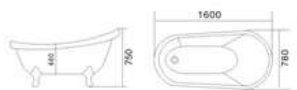

KB-548
1500x750x780mm
1600x780x750mm
1700x800x780mm
1800x900x860mm