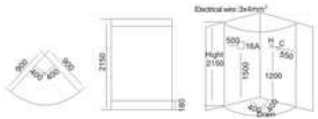

多功能电脑蒸汽房系列
Steam Room Enclosure Series

KB-820
900x900x2150mm
1000x1000x2150mm