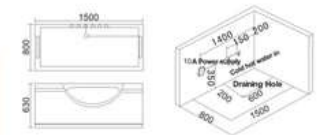

KB-811
1380x750x630mm
1500x800x630mm

配置功能	Configured Functions
1x1.0HP 冲浪泵	1x1.0HP Surfing Pump
冷热水开关	Cold/Hot Water Switch
手摇花洒	Hand the Flower Spread
浴缸去水	Drain Bathtub
冲浪喷嘴	Surf Nozzle
瀑布	Waterfalls