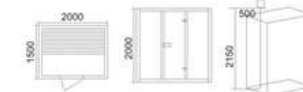

配置功能 Configured Functions

木桶	Wooden Barrel
木勺	Wooden Scoop
沙漏	Sandglass
温度计	Thermometer
桑拿石	Sauna Stone
防爆灯	Anti-Explosive Lamp
桑拿炉	Sauna Oven