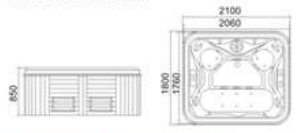

KB-211
2100x1800x850mm

配置功能	Configured Functions
2x2.0HP 冲浪泵	2x2.0HP Surfing Pump
1x1.0HP 冲浪泵	1x1.0HP Surfing Pump
1x700w 风泵	1x700W Wind Pump
总功率 6.8KW	Total power 6.8KW
控制面板	Control Panel
冲浪大喷嘴7个	Large-size Nozzle for Surfing,7
冲浪细喷嘴17个	Small-size Nozzle for Surfing,17
恒温器	Thermostat
电子杀菌器	Dosing Device
过滤器	Filter
彩色池底灯	Color Pool Lamp
泡泡浴汽嘴10个	Air Nozzle for Bubble Bath,10
TV电视(可选配)	TV Set (optional)
DVD机(可选配)	DVD Player (optional)