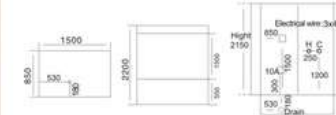

KB-896
1400x850x2200mm
1500x850x2200mm
1700x850x2200mm

配置功能

- 电脑控制面板
- 蒸汽浴 3KW
- 收音机
- 外接CD
- 温度显示/调节
- 时间显示/调节
- 排气扇
- 照明灯
- 背部针刺按摩
- 顶部花洒
- 活动花洒
- 功能转换
- 冲凉水力按摩
- 防溢保护
- 背部按摩

Configured Functions

- Computerized control panel
- Steam bath 3KW
- Radio
- CD connection
- Temperature indication/adjustment
- Time indication/adjustment
- Exhaust fan
- Illuminating lamp
- Back acupuncture massage
- Top shower
- Movable shower
- Functional changeover
- Water pressure massage
- Overflow protection
- Back massage