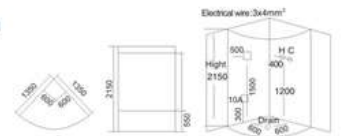

KB-846
1350x1350x2150mm