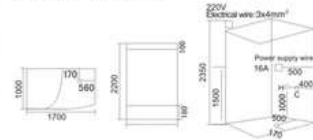

KB-955
1700x1000x2200mm