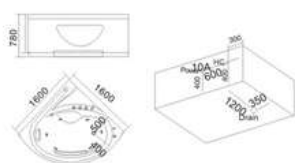

KB-448
1600x1600x780mm

配置功能	Configured Functions
1x1.0HP 冲浪泵	1x1.0HP Surfing Pump
冷热水开关	Cold / Hot Water Switch
手控花洒	Lift the Flower Spread
浴缸去水	Drain Bathtub
冲浪喷嘴	Surf Nozzle
瀑布	Waterfalls