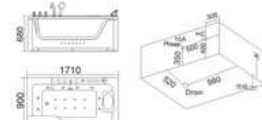

KB-623 瀑布缸
1710x900x680mm
左右裙 Left/Right Skirt
三面裙

配置功能	Configured Functions
1x1.0HP 冲浪泵	1x1.0HP Surfing Pump
冷热水开关	Cold / Hot Water Switch
手提花洒	Lift the Flower Spread
浴缸去水	Drain Bathtub
冲浪喷嘴	Surf Nozzle
瀑布	Waterfalls