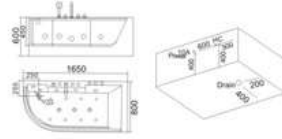

KB-321
1650x800x600mm
左右裙 Left/Right Skirt

配置功能	Configured Functions
1x1.0HP 冲浪泵	1x1.0HP Surfing Pump
冷热水开关	Cold / Hot Water Switch
手提花洒	Lift the Flower Spread
浴缸去水	Drain Bathtub
冲浪喷嘴	Surf Nozzle
瀑布	Waterfalls