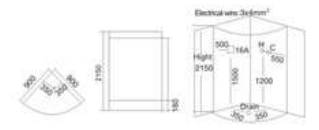

KB-852
1200x800x2150mm
1200x900x2150mm
左右弧 Left/Right Arc

KB-853
800x800x2150mm
900x900x2150mm

KB-854
1000x1000x2150mm

KB-855
1300x1300x2150mm

KB-857
1200x900x2150mm

KB-858
1200x800x2150mm
1200x850x2150mm
左右弧 Left/Right Arc