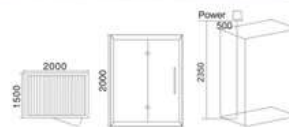

KB-1051 红松木
1200x1200x2000mm
可非标订做