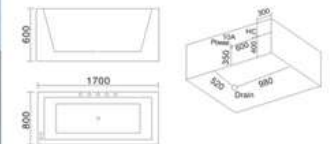

KB-481 一体缸
1500x800x600mm
1600x800x600mm
1700x800x600mm

配置功能	Configured Functions
1x1.0HP 冲浪泵	1x1.0HP Surfing Pump
冷热水开关	Cold / Hot Water Switch
手控花洒	Lift the Flower Spread
浴缸去水	Drain Bathtub
冲浪喷嘴	Surf Nozzle
瀑布	Waterfalls