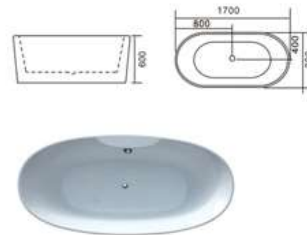

KB-503
1700x800x600mm