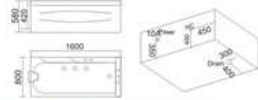

KB-405
1400x700x580mm
1500x700x580mm
1600x700x580mm
1600x800x580mm
左右裙 Left/Right Skirt

配置功能	Configured Functions
1x1.0HP 冲浪泵	1x1.0HP Surfing Pump
冷热水开关	Cold / Hot Water Switch
手摆花洒	Lift the Flower Spread
浴缸去水	Drain Bathtub
冲浪喷嘴	Surf Nozzle
瀑布	Waterfalls