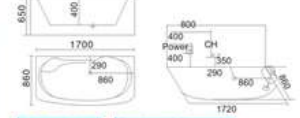

KB-457
1400x860x650mm
1500x860x650mm
1600x860x650mm
1700x860x650mm
1800x860x650mm

配置功能	Configured Functions
1x1.0HP 冲浪泵	1x1.0HP Surfing Pump
冷热水开关	Cold / Hot Water Switch
手控花洒	Lift the Flower Spread
浴缸去水	Drain Bathtub
冲浪喷嘴	Surf Nozzle
瀑布	Waterfalls