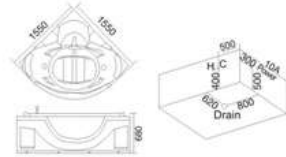

KB-452
1550x1550x680mm

配置功能	Configured Functions
1x1.0HP 冲浪泵	1x1.0HP Surfing Pump
冷热水开关	Cold / Hot Water Switch
手控花洒	Lift the Flower Spread
浴缸去水	Drain Bathtub
冲浪喷嘴	Surf Nozzle
瀑布	Waterfalls