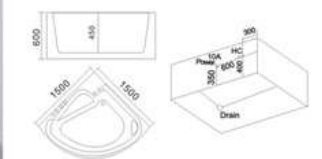

KB-475
1500x1500x600mm

配置功能	Configured Functions
1x1.0HP 冲浪泵	1x1.0HP Surfing Pump
冷热水开关	Cold / Hot Water Switch
手提花洒	Lift the Flower Spread
浴缸去水	Drain Bathtub
冲浪喷嘴	Surf Nozzle
瀑布	Waterfalls