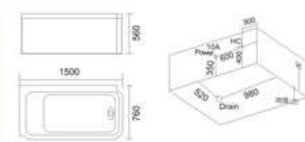

KB-442
1500x760x560mm
左右裙 Left/Right Skirt

配置功能	Configured Functions
1x1.0HP 冲浪泵	1x1.0HP Surfing Pump
冷热水开关	Cold / Hot Water Switch
手握花洒	Lift the Flower Spread
浴缸去水	Drain Bathtub
冲浪喷嘴	Surf Nozzle
瀑布	Waterfalls