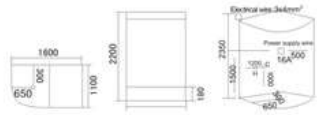

多功能干湿蒸汽房系列
Dry & Wet Steam Room Series

多功能干湿蒸汽房系列
Dry & Wet Steam Room Series

KB-950
1600x1100x2200mm
左右弧 Left/Right Arc