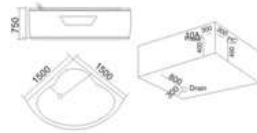

KB-381
1500x1500x750mm

配置功能	Configured Functions
1x1.0HP 冲浪泵	1x1.0HP Surfing Pump
冷热水开关	Cold / Hot Water Switch
手撑花洒	Lift the Flower Spread
浴缸去水	Drain Bathtub
冲浪喷嘴	Surf Nozzle
瀑布	Waterfalls