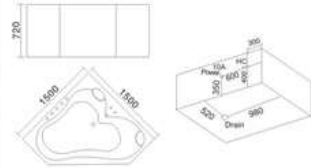

KB-476
1500x1500x720mm
一体缸

配置功能	Configured Functions
1x1.0HP 冲浪泵	1x1.0HP Surfing Pump
冷热水开关	Cold / Hot Water Switch
手控花洒	Lift the Flower Spread
浴缸去水	Drain Bathtub
冲浪喷嘴	Surf Nozzle
瀑布	Waterfalls