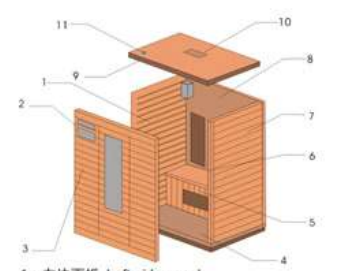

- 1、左边面板 Left-side panel
- 2、数码控制器&CD Digital controller & CD player
- 3、前边面板与桑拿门 Front-wall with door
- 4、地板 Floor panel
- 5、发热管 Sitting baffle with heating wires
- 6、凳子 Sitting bench board
- 7、右边面板 Right-side panel
- 8、后边面板 Back panel
- 9、天花顶 Internal top ceiling
- 10、顶板覆盖口 External top cover
- 11、电源控制处 Electric control part

▶配件Fir Accessories

- 搭扣：本厂提供的铜色搭扣和安装系统，在现今整个行业中是安装操作最简单的，仅需要两个人就可在20分钟内安装完毕。Convenient Buckle-The coppered buckle systems provided in we are easiest in the field. With just two people you can have your sauna installed up and running within twenty minutes.
- 钢化玻璃窗：本厂所有的桑拿浴房均采用钢化玻璃窗，而不使用任何配有聚碳酸酯或塑料窗户。并且使用的是无毒的水溶胶来粘和房体。Tempered Glass Windows On Doors-Don't settle for plastic or lexan windows. All the sauna models come with tempered glass for windows. Also we use non-toxic glues (water based) for construction.
- 可供选择的各标准插头-提供适合各国的插头并匹配当地的电压：如110V、220V、240V等。Various Standard Plug-Different plug to your country's power request, 110V, 220V, 240V and so on.
- 数码光疗系统-数码光疗灯具有七种颜色，发出的可见光波可以激活细胞，改善肌肤弹性，促进血液循环，缓解神经压力，调整人的情绪，调节身心健康。Color Therapy light-Natural medical treatment; 7 different colors; Improve skin, circulation, nerve and suit particular mood; Adjust mental and health.