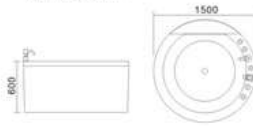

KB-645
1500x1500x600mm
1700x1700x750mm
一体缸, 瀑布缸

配置功能	Configured Functions
1x1.0HP 冲浪泵	1x1.0HP Surfing Pump
冷热水开关	Cold / Hot Water Switch
手撑花洒	Lift the Flower Spread
浴缸去水	Drain Bathtub
冲浪喷嘴	Surf Nozzle
瀑布	Waterfalls