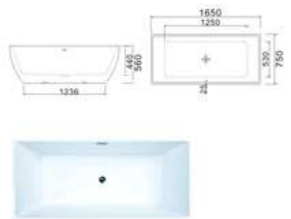

KB-525
1650x750x560mm