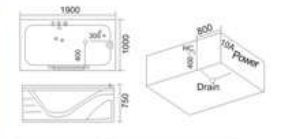

KB-327
1900x1000x700mm
左右裙 Left/Right Skirt

配置功能	Configured Functions
1x1.0HP 冲浪泵	1x1.0HP Surfing Pump
冷热水开关	Cold / Hot Water Switch
手提花洒	Lift the Flower Spread
浴缸去水	Drain Bathtub
冲浪喷嘴	Surf Nozzle
瀑布	Waterfalls