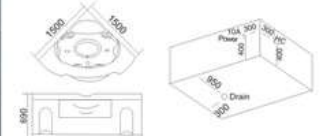

KB-625
1500x1500x690mm

配置功能	Configured Functions
1x1.0HP 冲浪泵	1x1.0HP Surfing Pump
冷热水开关	Cold / Hot Water Switch
手提花洒	Lift the Flower Spread
浴缸去水	Drain Bathtub
冲浪喷嘴	Surf Nozzle
瀑布	Waterfalls