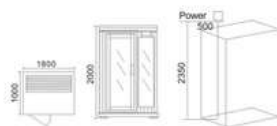

KB-1013 白松木
1200x1000x2000mm
可非标订做

KB-1014 铁杉木
1200x1000x2000mm
可非标订做

KB-1017 红松木
1500x1000x2000mm
可非标订做

KB-1018 红松木
1800x1500x2000mm
可非标订做

KB-1015 铁杉木
1200x1000x2000mm
可非标订做

KB-1016 铁杉木
1800x1000x2000mm
可非标订做