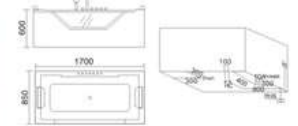

KB-603
1900x1000x720mm

配置功能	Configured Functions
1x1.0HP 冲浪泵	1x1.0HP Surfing Pump
冷热水开关	Cold / Hot Water Switch
手搓花洒	Lift the Flower Spread
浴缸去水	Drain Bathtub
冲浪喷嘴	Surf Nozzle
瀑布	Waterfalls

KB-606
1700x850x600mm
三面裙