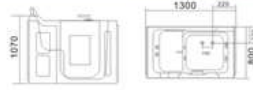

老人浴缸系列
Old ManBathtub Series

KB-2007
1300x800x1070mm

KB-2008
1100x630x920mm

KB-2009
1200x680x920mm

KB-2010
1000x780x950mm

KB-2011
980x690x920mm

KB-2012
1320x750x1140mm

KB-2013
1200x700x610mm
1300x700x610mm
1400x700x610mm
1500x700x610mm