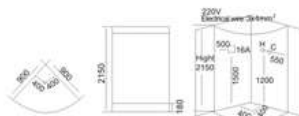

KB-885
900x900x2150mm
1000x1000x2150mm