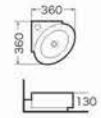

GP-008
Wall-hung basin
Size:280x350x135 mm
Wall-hung installation