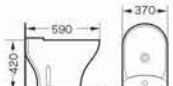

1036B

Pedestal basin
Size:610x500x875 mm
Fixing to wall with back

1045A

Washdown two-piece toilet
Size:700x400x800 mm
P-trap,180mm roughing-in
S-trap,250mm roughing-in

1045F

Bidet
Size:590x370x420 mm
Fixing to wall with back