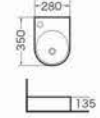

GP-009
Wall-hung basin
Size:450x250x125 mm
Wall-hung installation