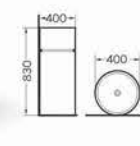

A-016
Stand basin
Size:400x400x830 mm
Fixing to wall with back