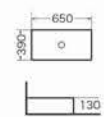

XS-0036
Art basin
Size:670x460x150 mm
Above counter mounting