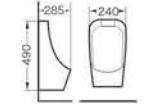

Apple Green F1
Art Basin
Size:400x400x160 mm
Above counter mounting

Blue B1
Pedestal Basin
Size:430x340x500 mm
Fixing to wall with back

Apple Green E1
Art Basin
Size:400x400x160 mm
Above counter mounting

Yellow D1
Squatting pan w.c
Size:400x300x190 mm
Gravity-fed flushing system

Pink C1
Urinal
Size:285x240x490 mm
Wall-hung installation

SMART Intelligent Toilet

Deodorizer

Drying

"Blue" Night Light

LZ-0701

Intelligent toilet
Size:820x430x580 mm
S-trap,300/400mm roughing-in