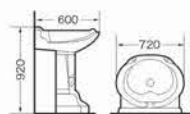

0001A-1
Washdown two-piece toilet
Size:720x480x920 mm
P-trap,180mm roughing-in
S-trap,250mm roughing-in

0001F-1
Bidet
Size:600x400x440 mm
Fixing to wall with back

0001B-1
Pedestal basin
Size:720x600x920 mm
Fixing to wall with back