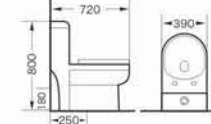

9009
Washdown one-piece toilet
Size:720x390x800 mm
P-trap,180mm roughing-in
S-trap,250mm roughing-in