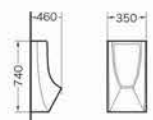

7026
Urinal
Size:460x350x740 mm
Fixing to wall with back