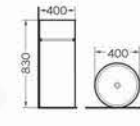

A-022
Stand basin
Size:400x400x830 mm
Fixing to wall with back