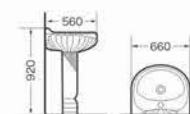

0002A-1
Washdown two-piece toilet
Size:740x610x950 mm
P-trap,180mm roughing-in
S-trap,250mm roughing-in