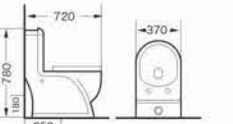

F-8016
Washdown one-piece toilet
Size:720x370x780 mm
P-trap,180mm roughing-in
S-trap,250mm roughing-in