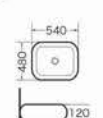

XS-0053
Art basin
Size:500x475x185 mm
Above counter mounting