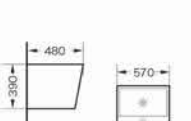

1002B

Pedestal basin
Size:570x480x390 mm
Fixing to wall with back