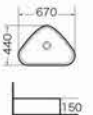

MB-007
Art basin
Size:670x440x150 mm
Above counter mounting