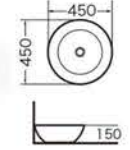

D-115
Art basin
Size:450x450x150 mm
Above counter mounting