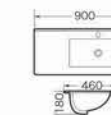

B-00890L
Cabinet basin
Size:900x460x180 mm