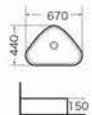

MB-008
Art basin
Size:670x440x150 mm
Above counter mounting