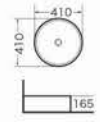

D-002
Art basin
Size:460x460x160 mm
Above counter mounting