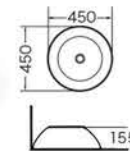

D-118
Art basin
Size:450x450x155 mm
Above counter mounting