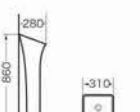

G-022
Pedestal basin
Size:280x310x860 mm
Fixing to wall with back