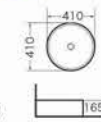

D-013
Art basin
Size:470x380x130 mm
Above counter mounting