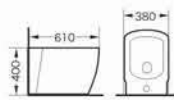

0031A Washdown two-piece toilet
Size:665x400x835 mm
P-trap,180mm roughing-in

0031F Bidet
Size:555x350x405 mm
Fixing to wall with back

0031B Pedestal basin
Size:580x500x870 mm
Fixing to wall with back

1001A

Washdown one-piece toilet
Size:740x410x910 mm
S-trap,250mm roughing-in

1001F

Bidet
Size:610x380x400 mm
Fixing to wall with back

1001B

Pedestal basin
Size:470x510x850 mm
Fixing to wall with back

1003A

Washdown one-piece toilet
Size:680x375x810 mm
P-trap,180mm roughing-in
S-trap,250/300mm roughing-in