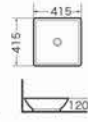

MB-021
Art basin
Size:415x415x120 mm
Above counter mounting