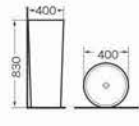

A-019
Stand basin
Size:400x400x830 mm
Fixing to wall with back

A-020
Stand basin
Size:400x400x830 mm
Fixing to wall with back

A-010
Stand basin
Size:400x400x830 mm
Fixing to wall with back

A-021
Stand basin
Size:400x400x830 mm
Fixing to wall with back