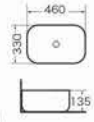

MB-022
Art basin
Size:460x330x135 mm
Above counter mounting