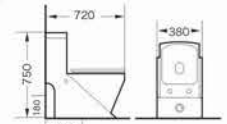

F-8007
Washdown one-piece toilet
Size:720x380x750 mm
P-trap,180mm roughing-in
S-trap,250mm roughing-in