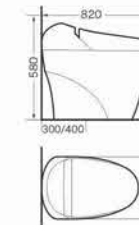

LZ-0703

Intelligent toilet
Size:820x430x580 mm
S-trap,300/400mm roughing-in