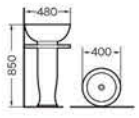

9085
立柱盆 Pedestal basin
Size:400x460x900mm

9086
立柱盆 Pedestal basin
Size:400x460x900mm

9082
Pedestal basin
Size:400x480x850 mm
Fixing to wall with back

9083
Pedestal basin
Size:400x480x850 mm
Fixing to wall with back