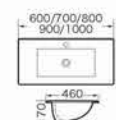

YK-011
Size: 625x415x800 mm