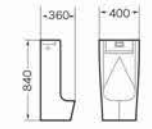

7028
Urinal
Size:340x320x630 mm
Fixing to wall with back

7029
Urinal
Size:280x280x525 mm
Fixing to wall with back

7009
Urinal
Size:350x380x840 mm
Fixing to wall with back

7011
Urinal
Size:360x400x840 mm
Fixing to wall with back