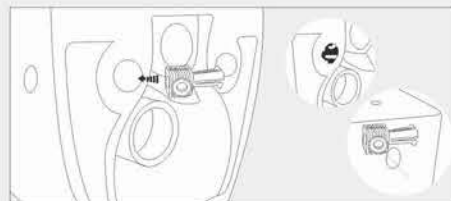

3. 将C套入挂便器的安装孔上。
Put Part C into the installing hole on the pan;

4. 将B套入C中。
Insert the Part C into Part B;

5. 把D旋入C的螺丝孔上, 用A来使其固定在安装孔上!
Fix Part D into the hole on Part C by too l Part A;

6. 将E嵌入侧孔, 使其美观。
Cover Part E on the hole of the pan