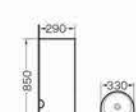

G-018
Pedestal basin
Size:370x360x840 mm
Fixing to wall with back

G-019
Pedestal basin
Size:330x320x830 mm
Fixing to wall with back

G-006
Pedestal basin
Size:460x440x820 mm
Fixing to wall with back

G-020
Pedestal basin
Size:290x330x850 mm
Fixing to wall with back