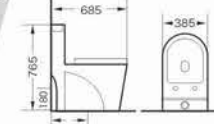

9016
Siphonic one-piece toilet
Size:685x385x765 mm
P-trap,180mm roughing-in
S-trap,250/300mm roughing-in