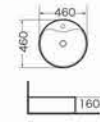

D-006
Art basin
Size:410x410x165 mm
Above counter mounting