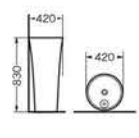

9081
Pedestal basin
Size:420x420x830 mm
Fixing to wall with back