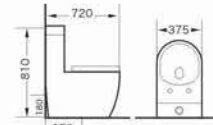

8016
Washdown one-piece toilet
Size:720x370x780 mm
P-trap,180mm roughing-in
S-trap,250mm roughing-in

8017
Washdown one-piece toilet
Size:675x385x815 mm
P-trap,180mm roughing-in
S-trap,250/300mm roughing-in

8018
Washdown one-piece toilet
Size:685x385x765 mm
P-trap,250mm roughing-in

8020
Washdown one-piece toilet
Size:700x380x820 mm
P-trap,180mm roughing-in
S-trap,250mm roughing-in

8022
Washdown one-piece toilet
Size:720x375x810 mm
P-trap,180mm roughing-in
S-trap,250mm roughing-in