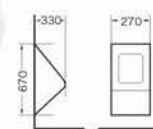

7030
Urinal
Size:330x270x670 mm
Fixing to wall with back