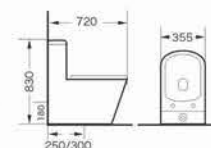

1002F

Bidet
Size:520x360x390 mm
Fixing to wall with back

1002B

Pedestal basin
Size:570x480x390 mm
Fixing to wall with back

1004A

Washdown one-piece toilet
Size:720x355x830 mm
P-trap,180mm roughing-in
S-trap,250/300mm roughing-in