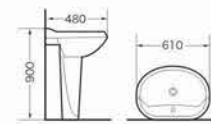

9006B
Pedestal basin
Size:610x480x900 mm
Fixing to wall with back