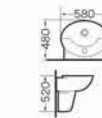

GP-020A
Wall-hung basin
Size:700x510x520 mm
Wall-hung installation