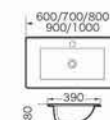

B-008100
Cabinet basin
Size:1000x460x180 mm

BB-001
Cabinet basin
Size:415x415x170 mm

BB-002
Cabinet basin
Size:530x460x180 mm

BB-003
Cabinet basin
Size:600x390x180 mm
Size:700x390x180 mm
Size:800x390x180 mm
Size:900x390x180 mm
Size:1000x390x180 mm