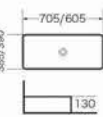

XS-0041
Art basin
Size:410x410x120 mm
Above counter mounting