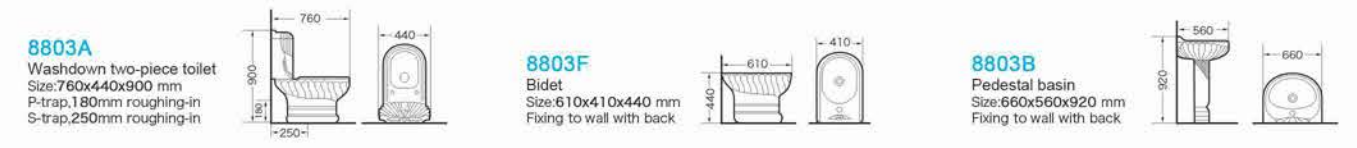

0001A-1
Washdown two-piece toilet
Size:720x480x920 mm
P-trap,180mm roughing-in
S-trap,250mm roughing-in

0001F-1
Bidet
Size:600x400x440 mm
Fixing to wall with back

0001B-1
Pedestal basin
Size:720x600x920 mm
Fixing to wall with back