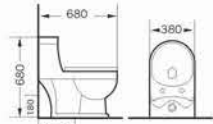

8046
Washdown one-piece toilet
Size:680x380x680 mm
P-trap,180mm roughing-in
S-trap,100/200/250/300mm roughing-in