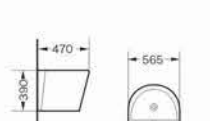

1004B

Pedestal basin
Size:565x470x390 mm
Fixing to wall with back