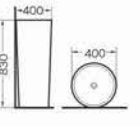

A-023
Stand basin
Size:400x400x830 mm
Fixing to wall with back