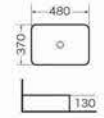

XS-0038A
Art basin
Size:480x370x130 mm
Above counter mounting