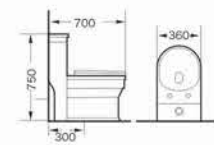

9013
Siphonic one-piece toilet
Size:700x360x750 mm
S-trap,300mm roughing-in