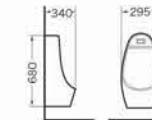

YK-025
Size: 600x400x110 mm

YK-026
Size: 600x350x160 mm

YK-027
Size: 600x380x110 mm

YK-027
Size: 900x450x110 mm

7014
Urinal
Size:380x420x750 mm
Fixing to wall with back

7015
Urinal
Size:340x295x680 mm
Fixing to wall with back