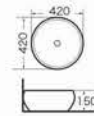

B-071
Art basin
Size:420x420x150 mm
Above counter mounting