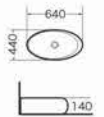

XS-0035
Art basin
Size:650x390x130 mm
Above counter mounting