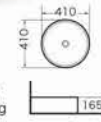

D-007
Art basin
Size:410x410x165 mm
Above counter mounting