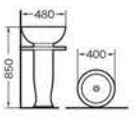

9084
Pedestal basin
Size:400x480x850 mm
Fixing to wall with back