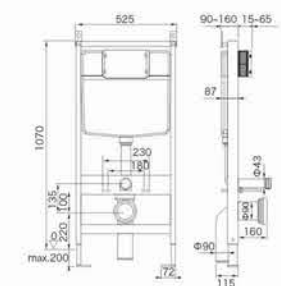

WH-030
Wall-hung toilet
Size:500x365x340 mm
P-trap,180mm roughing-in

CC-001
Concealed cistern
Size:512x133x1050 mm

CC-002
Concealed cistern
Size:525x95x1070 mm

CC-003
Concealed cistern
Size:512x135x1080 mm