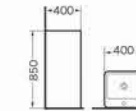

G-012
Pedestal basin
Size:450x460x970 mm
Fixing to wall with back

G-013
Pedestal basin
Size:400x460x900 mm
Fixing to wall with back

G-003
Pedestal basin
Size:460x460x820 mm
Fixing to wall with back

G-014
Pedestal basin
Size:400x400x850 mm
Fixing to wall with back