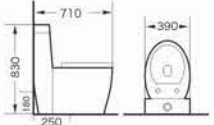

8025
Washdown one-piece toilet
Size:710x390x830 mm
P-trap,180mm roughing-in
S-trap,250mm roughing-in