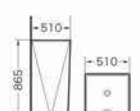

G-016
Pedestal basin
Size:510x510x865 mm
Fixing to wall with back