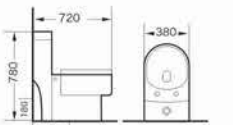

F-8002
Washdown one-piece toilet
Size:720x380x780 mm
P-trap,180mm roughing-in
S-trap,250mm roughing-in