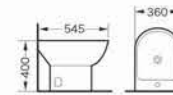

1025F
Bidet
Size:560x350x400 mm
Fixing to wall with back

1025B
Pedestal basin
Size:640x520x840 mm
Fixing to wall with back

1034A

Washdown two-piece toilet
Size:690x405x790 mm
P-trap,180mm roughing-in
S-trap,250/300mm roughing-in

1034B

Pedestal basin
Size:600x440x850 mm
Fixing to wall with back

1044A

Washdown two-piece toilet
Size:700x380x750 mm
P-trap,180mm roughing-in
S-trap,250mm roughing-in

1044F

Bidet
Size:545x360x400 mm
Fixing to wall with back

1044B

Pedestal basin
Size:520x440x840 mm
Fixing to wall with back

1036A

Washdown two-piece toilet
Size:680x370x780 mm
P-trap,180mm roughing-in
S-trap,250mm roughing-in

1036F

Bidet
Size:560x355x405 mm
Fixing to wall with back