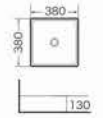

XS-0034
Art basin
Size:640x440x140 mm
Above counter mounting