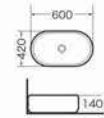

XS-0023
Art basin
Size:450x420x150 mm
Above counter mounting

XS-0031
Art basin
Size:600x400x150 mm
Above counter mounting

XS-0032
Art basin
Size:600x420x140 mm
Above counter mounting

XS-0032A
Art basin
Size:590x410x150 mm
Above counter mounting