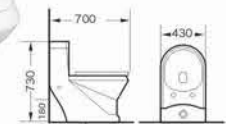

F-8070
Washdown one-piece toilet
Size:700x430x730 mm
P-trap,180mm roughing-in
S-trap,250/300mm roughing-in