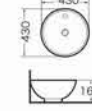

MB-012
Art basin
Size:430x430x160 mm
Above counter mounting