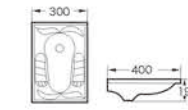

Yellow D1
Squatting pan w.c
Size:400x300x190 mm
Gravity-fed flushing system