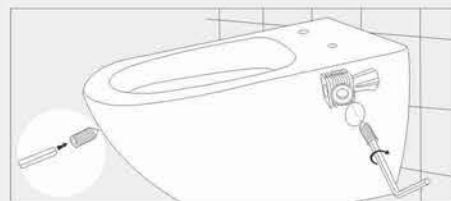

3. 将C套入挂便器的安装孔上。
Put Part C into the installing hole on the pan;

4. 将B套入C中。
Insert the Part C into Part B;

5. 把D旋入C的螺丝孔上, 用A来使其固定在安装孔上!
Fix Part D into the hole on Part C by too l Part A;

6. 将E嵌入侧孔, 使其美观。
Cover Part E on the hole of the pan