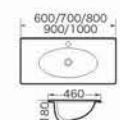

BB-005
Cabinet basin
Size:600x460x170 mm
Size:700x460x170 mm
Size:800x460x170 mm
Size:900x460x170 mm
Size:1000x460x170 mm