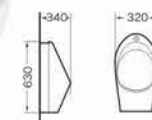

7028
Urinal
Size:340x320x630 mm
Fixing to wall with back