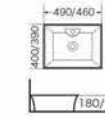

XS-0033
Art basin
Size:600x400x150 mm
Above counter mounting

XS-0038
Art basin
Size:480x370x130 mm
Above counter mounting

XS-0038A
Art basin
Size:480x370x130 mm
Above counter mounting

XS-0039
Art basin
Size:490x400x180 mm
460x390x170 mm
Above counter mounting