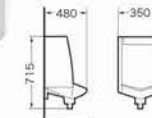

7019
Urinal
Size:480x350x715 mm
Fixing to wall with back