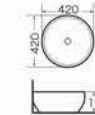

B-063
Art basin
Size:420x420x150 mm
Above counter mounting