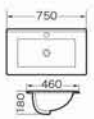

B-00880
Cabinet basin
Size:800x460x180 mm