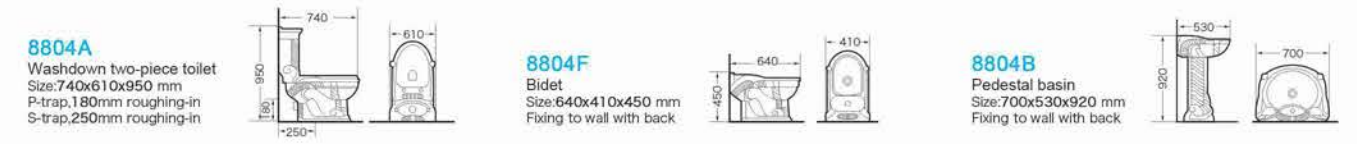

0001A-1
Washdown two-piece toilet
Size:720x480x920 mm
P-trap,180mm roughing-in
S-trap,250mm roughing-in

0001F-1
Bidet
Size:600x400x440 mm
Fixing to wall with back

0001B-1
Pedestal basin
Size:720x600x920 mm
Fixing to wall with back