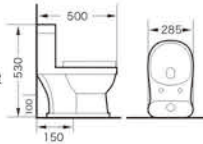

1010F
Bidet
Size:580x375x410 mm
Fixing to wall with back

1010B
Pedestal basin
Size:610x500x835 mm
Fixing to wall with back

1007A
Washdown one-piece toilet
Size:720x390x800 mm
P-trap,180mm roughing-in
S-trap,250mm roughing-in

W0004F
Bidet
Size:550x370x370 mm
Fixing to wall with back

W0004B
Wall-hung basin
Size:560x475x380 mm
Fixing to wall with back

W0003A
Wall-hung toilet
Size:600x400x410 mm
P-trap,180mm roughing-in

W0003F
Bidet
Size:520x370x370 mm
Fixing to wall with back

W0003B
Wall-hung basin
Size:530x440x390 mm
Fixing to wall with back

Baby Toilet

01 (Baby)

Washdown one-piece toilet
Size:500x285x530 mm
P-trap,100mm roughing-in
S-trap,150mm roughing-in

04 (Baby)

Pedestal basin
Size:430x340x500 mm
Fixing to wall with back

03 (Baby)

Squatting pan w.c
Size:400x300x190 mm
Gravity-fed flushing system

02 (Baby)

Wall-hung urinal
Size:285x240x490 mm
Wall-hung installation

Orange-Red A1
Washdown one-piece toilet
Size:500x285x530 mm
P-trap,100mm roughing-in
S-trap,150mm roughing-in