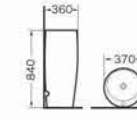

G-018
Pedestal basin
Size:370x360x840 mm
Fixing to wall with back