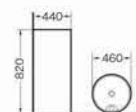

G-006
Pedestal basin
Size:460x440x820 mm
Fixing to wall with back