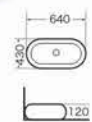

MB-003
Art basin
Size:640x430x120 mm
Above counter mounting