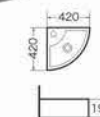

GP-022
Wall-hung basin
Size:580x480x500 mm
Wall-hung installation