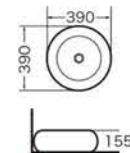

9079
Pedestal basin
Size:390x440x830 mm
Fixing to wall with back

9080
Pedestal basin
Size:360x430x830 mm
Fixing to wall with back

9081
Pedestal basin
Size:420x420x830 mm
Fixing to wall with back

D-111
Art basin
Size:390x390x155 mm
Above counter mounting