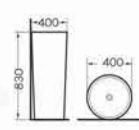

A-011
Stand basin
Size:400x400x830 mm
Fixing to wall with back