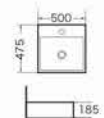

XS-0054
Art basin
Size:630x420x130 mm
470x320x120 mm
Above counter mounting