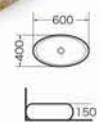

PRESS CLOSES
TO BETTER LIFE

Careful-made but natural,magnificent yet simple,it seems as if tere are spring flowers,summer perfume,autumn dew and winter sunshine together in your home.