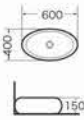

MB-013
Art basin
Size:600x400x150 mm
Above counter mounting

MB-013B
Art basin
Size:600x400x150 mm
Above counter mounting

MB-014
Art basin
Size:600x400x150 mm
Above counter mounting

MB-015
Art basin
Size:600x400x150 mm
Above counter mounting