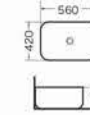

MB-009
Art basin
Size:460x460x170 mm
Above counter mounting