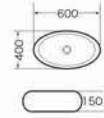

XS-0032
Art basin
Size:600x420x140 mm
Above counter mounting