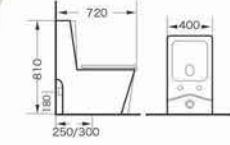

9015
Washdown one-piece toilet
Size:720x400x810 mm
P-trap,180mm roughing-in
S-trap,250/300mm roughing-in