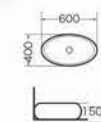

D-023
Art basin
Size:600x400x150 mm
Above counter mounting