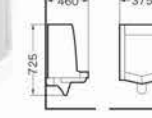

7020
Urinal
Size:460x375x725 mm
Fixing to wall with back