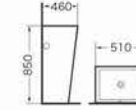

G-008
Pedestal basin
Size:475x470x830 mm
Fixing to wall with back

G-010
Pedestal basin
Size:510x460x850 mm
Fixing to wall with back

G-002
Pedestal basin
Size:540x480x810 mm
Fixing to wall with back

G-011
Pedestal basin
Size:510x460x850 mm
Fixing to wall with back