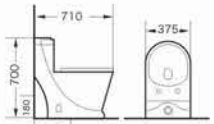

8068
Washdown one-piece toilet
Size:710x375x700 mm
P-trap,180mm roughing-in
S-trap,250/300mm roughing-in