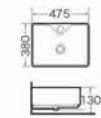

GP-025
Wall-hung basin
Size:660x520x520 mm
Wall-hung installation

GP-031
Wall-hung basin
Size:420x370x200 mm
Wall-hung installation

GP-032
Wall-hung basin
Size:420x360x200 mm
Wall-hung installation

GP-033
Wall-hung basin
Size:475x380x130 mm
Wall-hung installation