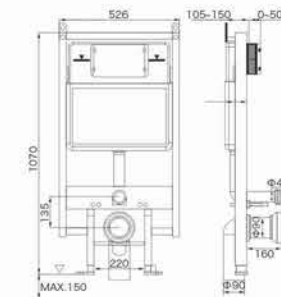

CC-005
Concealed cistern
Size:525x95x1070 mm

G-010
Pedestal basin
Size:510x460x850 mm
Fixing to wall with back