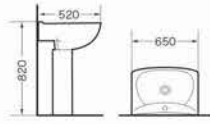

9001A
Washdown one-piece toilet
Size:720x375x810 mm
P-trap,180mm roughing-in
S-trap,250/300mm roughing-in

9002A
Washdown one-piece toilet
Size:720x400x810 mm
P-trap,180mm roughing-in
S-trap,250/300mm roughing-in