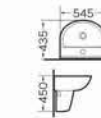

GP-020
Wall-hung basin
Size:580x480x520 mm
Wall-hung installation