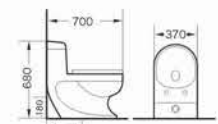

8047
Washdown one-piece toilet
Size:700x370x680 mm
P-trap,180mm roughing-in
S-trap,100/200/250/300mm roughing-in