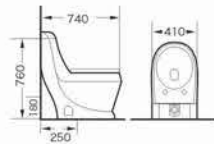

9005A
Washdown one-piece toilet
Size:740x410x760 mm
P-trap,180mm roughing-in
S-trap,250mm roughing-in

9006A
Washdown one-piece toilet
Size:740x410x760 mm
P-trap,180mm roughing-in
S-trap,250mm roughing-in