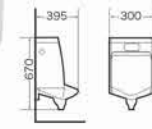

7012
Urinal
Size:395x300x670 mm
Fixing to wall with back