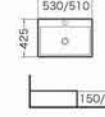

XS-0043
Art basin
Size:565x410x125 mm
Above counter mounting

XS-0044
Art basin
Size:600x440x160 mm
Above counter mounting

XS-0045
Art basin
Size:460x460x160 mm
410x410x150 mm
Above counter mounting

XS-0046
Art basin
Size:530x425x150 mm
510x425x140 mm
Above counter mounting