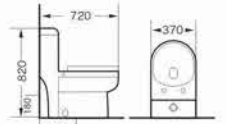

F-8010
Washdown one-piece toilet
Size:720x370x820 mm
P-trap,180mm roughing-in
S-trap,250mm roughing-in