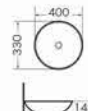

MB-029
Art basin
Size:400x330x145 mm
Above counter mounting