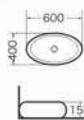

MB-016
Art basin
Size:600x400x150 mm
Above counter mounting

MB-017
Art basin
Size:600x400x150 mm
Above counter mounting

MB-018
Art basin
Size:600x400x150 mm
Above counter mounting

MB-019
Art basin
Size:600x400x150 mm
Above counter mounting