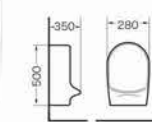

7024
Urinal
Size:350x280x500 mm
Fixing to wall with back