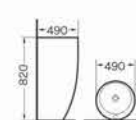

G-004
Pedestal basin
Size:490x490x820 mm
Fixing to wall with back