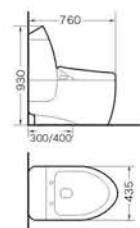

JJ-0802

Intelligent toilet
Size:760x435x930 mm
S-trap,300/400mm roughing-in