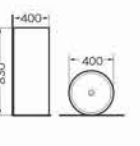

A-017
Stand basin
Size:400x400x830 mm
Fixing to wall with back