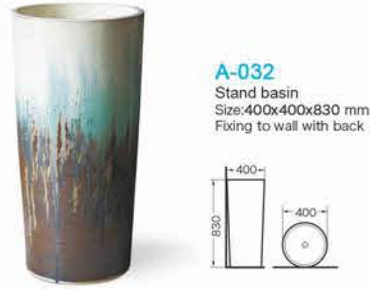

A-032
Stand basin
Size:400x400x830 mm
Fixing to wall with back