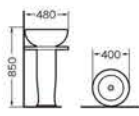

9082
Pedestal basin
Size:400x480x850 mm
Fixing to wall with back