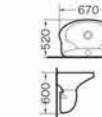

GP-028
Wall-hung basin
Size:650x480x490 mm
Wall-hung installation