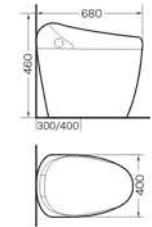

Q7

Intelligent toilet
Size:680x400x460 mm
S-trap,300/400mm roughing-in