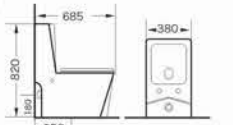

F-8001
Washdown one-piece toilet
Size:685x380x820 mm
P-trap,180mm roughing-in
S-trap,250mm roughing-in