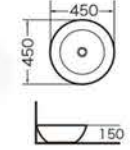

D-114
Art basin
Size:450x450x150 mm
Above counter mounting