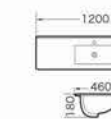

D-008120D
Cabinet basin
Size:1200x460x180 mm