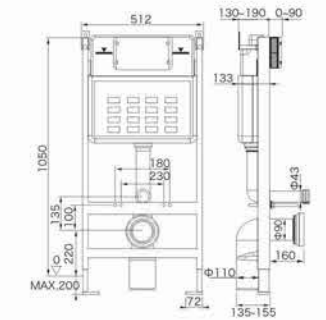

CC-002
Concealed cistern
Size:525x95x1070 mm