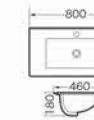

B-00860
Cabinet basin
Size:600x460x180 mm

B-00870
Cabinet basin
Size:700x460x180 mm

B-00875
Cabinet basin
Size:750x460x180 mm

B-00880
Cabinet basin
Size:800x460x180 mm

B-00890
Cabinet basin
Size:900x460x180 mm