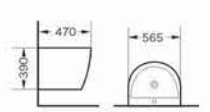

1003B

Pedestal basin
Size:565x470x390 mm
Fixing to wall with back