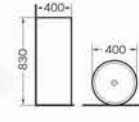

A-009
Stand basin
Size:400x400x830 mm
Fixing to wall with back