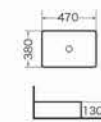

D-012
Art basin
Size:410x410x165 mm
Above counter mounting

D-013
Art basin
Size:470x380x130 mm
Above counter mounting

D-003
Art basin
Size:460x460x160 mm
Above counter mounting

D-014
Art basin
Size:470x380x130 mm
Above counter mounting