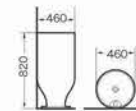

G-003
Pedestal basin
Size:460x460x820 mm
Fixing to wall with back