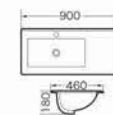

BB-004
Cabinet basin
Size:600x460x180 mm
Size:700x460x180 mm
Size:800x460x180 mm
Size:900x460x180 mm
Size:1000x460x180 mm