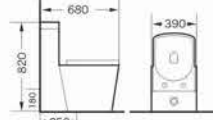

8037
Washdown one-piece toilet
Size:680x390x820 mm
P-trap,180mm roughing-in
S-trap,250mm roughing-in