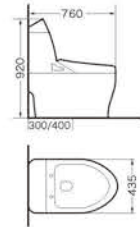

809

Intelligent toilet
Size:680x420x560 mm
S-trap,300/400mm roughing-in

AZ6662

Intelligent toilet
Size:680x390x450 mm
S-trap,300/400mm roughing-in

JJ-0801

Intelligent toilet
Size:760x435x920 mm
S-trap,300/400mm roughing-in