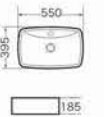

XS-0042A
Art basin
Size:550x395x185 mm
Above counter mounting