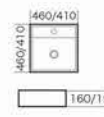

XS-0046
Art basin
Size:530x425x150 mm
510x425x140 mm
Above counter mounting