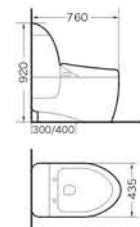

JJ-0807

Intelligent toilet
Size:760x435x920 mm
S-trap,300/400mm roughing-in