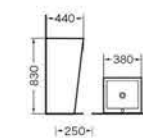

9079
Pedestal basin
Size:390x440x830 mm
Fixing to wall with back