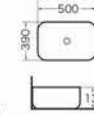

MB-027
Art basin
Size:560x420x140 mm
Above counter mounting