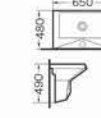

GP-034
Wall-hung basin
Size:475x380x130 mm
Wall-hung installation

GP-026
Wall-hung basin
Size:520x430x510 mm
Wall-hung installation

GP-027
Wall-hung basin
Size:670x520x600 mm
Wall-hung installation

GP-028
Wall-hung basin
Size:650x480x490 mm
Wall-hung installation