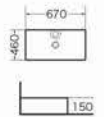

XS-0040
Art basin
Size:380x380x130 mm
Above counter mounting

XS-0034
Art basin
Size:640x440x140 mm
Above counter mounting

XS-0035
Art basin
Size:650x390x130 mm
Above counter mounting

XS-0036
Art basin
Size:670x460x150 mm
Above counter mounting