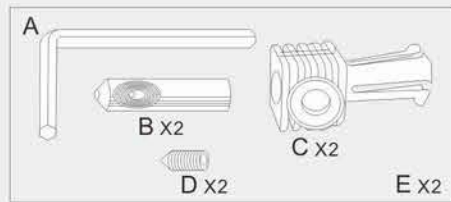

1. 5件配件: 图示A、B、C、D、E。
Five accessories: Part A, B, C, D, E;