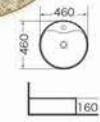

D-014
Art basin
Size:470x380x130 mm
Above counter mounting