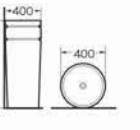

A-026
Stand basin
Size:400x400x830 mm
Fixing to wall with back