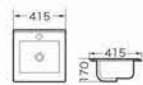

BB-002
Cabinet basin
Size:530x460x180 mm