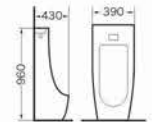

7020
Urinal
Size:460x375x725 mm
Fixing to wall with back

7021
Urinal
Size:360x285x620 mm
Fixing to wall with back

7001
Urinal
Size:410x455x1020 mm
Fixing to wall with back

7002
Urinal
Size:430x390x960 mm
Fixing to wall with back