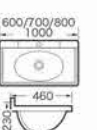

ZB-006
Cabinet basin
Size:600x460x230 mm
Size:700x460x230 mm
Size:800x460x230 mm
Size:900x460x230 mm
Size:1000x460x230 mm