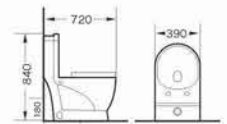

F-8023
Washdown one-piece toilet
Size:720x390x840 mm
P-trap,180mm roughing-in
S-trap,250mm roughing-in