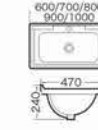

XS-0148
Art basin
Size:590x420x155 mm
Above counter mounting

XS-0149
Art basin
Size:400x400x130 mm
Above counter mounting

XS-0089
Art basin
Size:640x465x180 mm
500x390x155 mm
Above counter mounting

ZB-001
Cabinet basin
Size:600x470x240 mm
Size:700x470x240 mm
Size:800x470x240 mm
Size:900x470x240 mm
Size:1000x470x240 mm