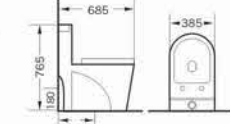

9018
Siphonic one-piece toilet
Size:685x385x765 mm
P-trap,180mm roughing-in
S-trap,250/300mm roughing-in