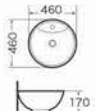

MB-010
Art basin
Size:420x420x150 mm
Above counter mounting