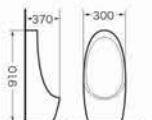

7024
Urinal
Size:350x280x500 mm
Fixing to wall with back

7025
Urinal
Size:350x310x470 mm
Fixing to wall with back

7005
Urinal
Size:460x355x980 mm
Fixing to wall with back

7006
Urinal
Size:370x300x910 mm
Fixing to wall with back