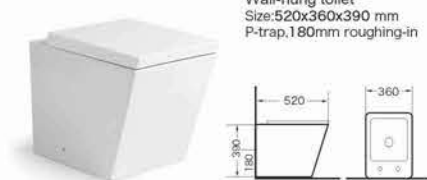

WH-020D
Wall-hung toilet
Size:520x360x390 mm
P-trap,180mm roughing-in