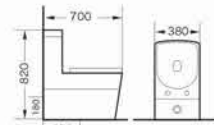

8020
Washdown one-piece toilet
Size:700x380x820 mm
P-trap,180mm roughing-in
S-trap,250mm roughing-in