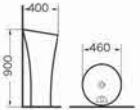

G-013
Pedestal basin
Size:400x460x900 mm
Fixing to wall with back