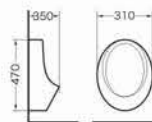

7025
Urinal
Size:350x310x470 mm
Fixing to wall with back