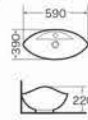

A-012
Stand basin
Size:400x400x830 mm
Fixing to wall with back