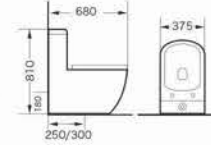

Washdown one-piece toilet
Size:740x410x910 mm
S-trap,250mm roughing-in

1001F

Bidet
Size:610x380x400 mm
Fixing to wall with back

1001B

Pedestal basin
Size:470x510x850 mm
Fixing to wall with back

1003A

Washdown one-piece toilet
Size:680x375x810 mm
P-trap,180mm roughing-in
S-trap,250/300mm roughing-in