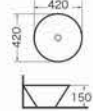

MB-011
Art basin
Size:430x430x160 mm
Above counter mounting