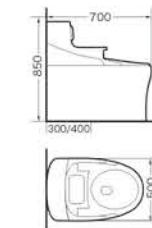

Q7

Intelligent toilet
Size:680x400x460 mm
S-trap,300/400mm roughing-in

JJ-0807

Intelligent toilet
Size:760x435x920 mm
S-trap,300/400mm roughing-in

888

Intelligent toilet
Size:700x500x850 mm
S-trap,300/400mm roughing-in