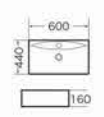

XS-0045
Art basin
Size:460x460x160 mm
410x410x150 mm
Above counter mounting