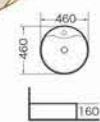

D-022
Art basin
Size:600x400x150 mm
Above counter mounting