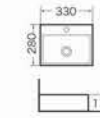

GP-019
Wall-hung basin
Size:545x435x450 mm
Wall-hung installation