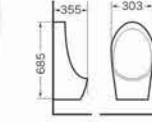

7003
Urinal
Size:440x365x970 mm
Fixing to wall with back

7004
Urinal
Size:400x400x1050 mm
Fixing to wall with back

7022
Urinal
Size:290x250x485 mm
Fixing to wall with back

7023
Urinal
Size:355x303x685mm
Fixing to wall with back