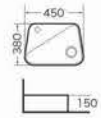

GP-002
Wall-hung basin
Size:425x340x160 mm
Wall-hung installation