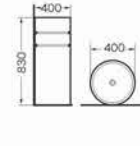

A-015
Stand basin
Size:400x400x830 mm
Fixing to wall with back