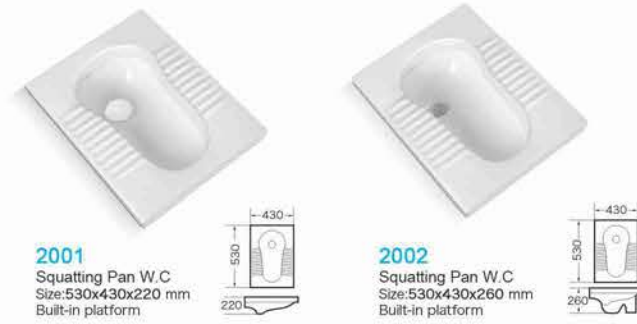

7012
Urinal
Size:395x300x670 mm
Fixing to wall with back

7013
Urinal
Size:480x330x740 mm
Fixing to wall with back

7030
Urinal
Size:330x270x670 mm
Fixing to wall with back

7031
Urinal
Size:795x44x850 mm
Fixing to wall with back