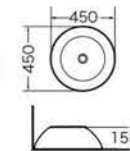

D-117
Art basin
Size:450x450x155 mm
Above counter mounting