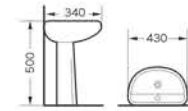

Blue B1
Pedestal Basin
Size:430x340x500 mm
Fixing to wall with back