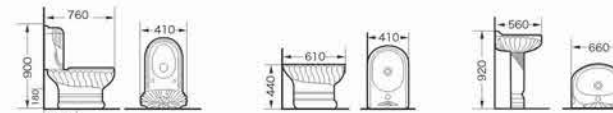

0006A Washdown two-piece toilet
Size:700x400x830 mm
P-trap,180mm roughing-in
S-trap,250mm roughing-in

0006B Bidet
Size:670x530x860 mm
Fixing to wall with back

0006F Pedestal basin
Size:610x380x410 mm
Fixing to wall with back