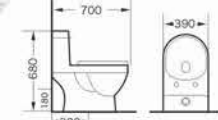

8043
Washdown one-piece toilet
Size:700x390x680 mm
P-trap,180mm roughing-in
S-trap,300mm roughing-in