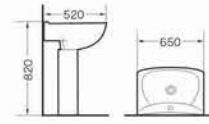

9003A
Washdown two-piece toilet
Size:700x380x750 mm
P-trap,180mm roughing-in
S-trap,250/300mm roughing-in