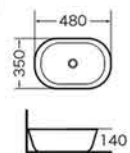

D-112
Art basin
Size:480x350x140 mm
Above counter mounting