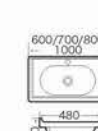

ZB-007
Cabinet basin
Size:600x480x210 mm
Size:700x480x210 mm
Size:800x480x210 mm
Size:1000x480x210 mm