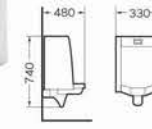

7013
Urinal
Size:480x330x740 mm
Fixing to wall with back