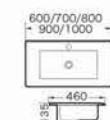

B-008120
Cabinet basin
Size:1200x460x180 mm