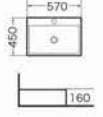

XS-0048
Art basin
Size:580x450x155 mm
800x460x160 mm
Above counter mounting