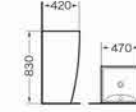

CC-004
Concealed cistern
Size:496x115x1395 mm

CC-005
Concealed cistern
Size:525x95x1070 mm

G-001
Pedestal basin
Size:465x465x820 mm
Fixing to wall with back

G-007
Pedestal basin
Size:470x420x830 mm
Fixing to wall with back