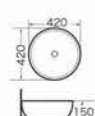

B-074
Art basin
Size:420x420x150 mm
Above counter mounting

B-063
Art basin
Size:420x420x150 mm
Above counter mounting

B-064
Art basin
Size:420x420x150 mm
Above counter mounting

B-065
Art basin
Size:420x420x150 mm
Above counter mounting