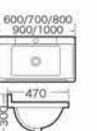

ZB-004
Cabinet basin
Size:600x470x300 mm
Size:700x470x300 mm
Size:800x470x300 mm
Size:900x470x300 mm
Size:1000x470x300 mm