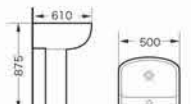

1036B

Pedestal basin
Size:610x500x875 mm
Fixing to wall with back