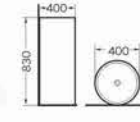

A-019
Stand basin
Size:400x400x830 mm
Fixing to wall with back