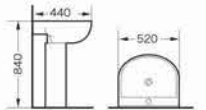

1044B

Pedestal basin
Size:520x440x840 mm
Fixing to wall with back