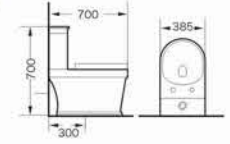

9012
Siphonic one-piece toilet
Size:700x385x700 mm
S-trap,300mm roughing-in