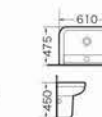

GP-030
Wall-hung basin
Size:420x420x190 mm
Wall-hung installation

GP-022
Wall-hung basin
Size:580x480x500 mm
Wall-hung installation

GP-023
Wall-hung basin
Size:500x420x480 mm
Wall-hung installation

GP-024
Wall-hung basin
Size:610x475x450 mm
Wall-hung installation