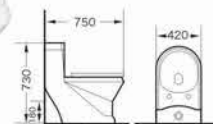

8070
Washdown one-piece toilet
Size:750x420x730 mm
P-trap,180mm roughing-in
S-trap,250/300mm roughing-in