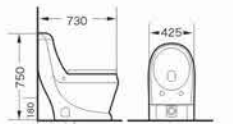

F-8072
Washdown one-piece toilet
Size:730x425x750 mm
P-trap,180mm roughing-in
S-trap,250mm roughing-in