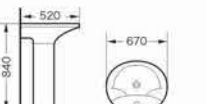

1045B

Pedestal basin
Size:670x520x840 mm
Fixing to wall with back