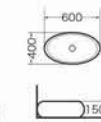

D-021
Art basin
Size:600x400x150 mm
Above counter mounting