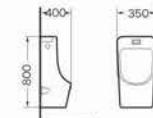

7018
Urinal
Size:400x350x800 mm
Fixing to wall with back