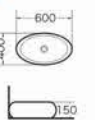

A-001
Stand basin
Size:400x400x830 mm
Fixing to wall with back