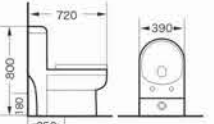

9007
Washdown one-piece toilet
Size:720x390x800 mm
P-trap,180mm roughing-in
S-trap,250mm roughing-in