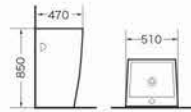

Washdown one-piece toilet
Size:740x410x910 mm
S-trap,250mm roughing-in

1001F

Bidet
Size:610x380x400 mm
Fixing to wall with back

1001B

Pedestal basin
Size:470x510x850 mm
Fixing to wall with back

1003A

Washdown one-piece toilet
Size:680x375x810 mm
P-trap,180mm roughing-in
S-trap,250/300mm roughing-in

1003F

Bidet
Size:550x370x370 mm
Fixing to wall with back

1003B

Pedestal basin
Size:565x470x390 mm
Fixing to wall with back

1002A

Washdown one-piece toilet
Size:680x370x830 mm
P-trap,180mm roughing-in
S-trap,250/300mm roughing-in