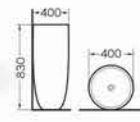

A-008
Stand basin
Size:400x400x830 mm
Fixing to wall with back