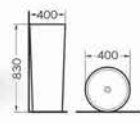

A-013
Stand basin
Size:400x400x830 mm
Fixing to wall with back

A-014
Stand basin
Size:400x400x830 mm
Fixing to wall with back

A-004
Stand basin
Size:400x400x830 mm
Fixing to wall with back

A-005
Stand basin
Size:400x400x830 mm
Fixing to wall with back