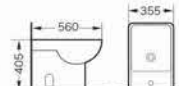

1044B

Pedestal basin
Size:520x440x840 mm
Fixing to wall with back

1036A

Washdown two-piece toilet
Size:680x370x780 mm
P-trap,180mm roughing-in
S-trap,250mm roughing-in

1036F

Bidet
Size:560x355x405 mm
Fixing to wall with back