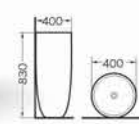

A-006
Stand basin
Size:400x400x830 mm
Fixing to wall with back