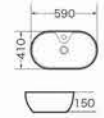

XS-0023
Art basin
Size:450x420x150 mm
Above counter mounting

XS-0031
Art basin
Size:600x400x150 mm
Above counter mounting

XS-0032
Art basin
Size:600x420x140 mm
Above counter mounting

XS-0032A
Art basin
Size:590x410x150 mm
Above counter mounting