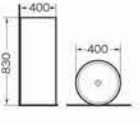

A-020
Stand basin
Size:400x400x830 mm
Fixing to wall with back