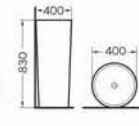

A-010
Stand basin
Size:400x400x830 mm
Fixing to wall with back