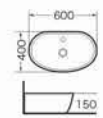

XS-0038
Art basin
Size:480x370x130 mm
Above counter mounting