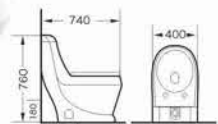

8072
Washdown one-piece toilet
Size:740x400x760 mm
P-trap,180mm roughing-in
S-trap,250/300mm roughing-in