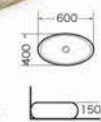

D-005
Art basin
Size:460x460x160 mm
Above counter mounting

D-022
Art basin
Size:600x400x150 mm
Above counter mounting

D-023
Art basin
Size:600x400x150 mm
Above counter mounting

D-024
Art basin
Size:600x400x150 mm
Above counter mounting