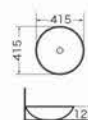

MB-035
Art basin
Size:415x415x125 mm
Above counter mounting