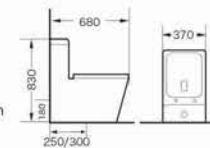

1003F

Bidet
Size:550x370x370 mm
Fixing to wall with back

1003B

Pedestal basin
Size:565x470x390 mm
Fixing to wall with back

1002A

Washdown one-piece toilet
Size:680x370x830 mm
P-trap,180mm roughing-in
S-trap,250/300mm roughing-in