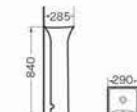

G-021
Pedestal basin
Size:285x290x840 mm
Fixing to wall with back