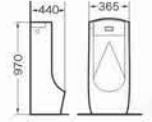

7003
Urinal
Size:440x365x970 mm
Fixing to wall with back