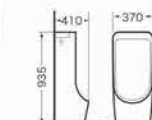

7007
Urinal
Size:410x370x935 mm
Fixing to wall with back