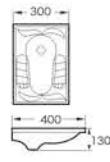

Baby Toilet

Washdown one-piece toilet
Size:500x285x530 mm
P-trap,100mm roughing-in
S-trap,150mm roughing-in

Pedestal basin
Size:430x340x500 mm
Fixing to wall with back

Squatting pan w.c
Size:400x300x190 mm
Gravity-fed flushing system

02 (Baby)

Wall-hung urinal
Size:285x240x490 mm
Wall-hung installation