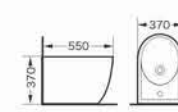

1003F

Bidet
Size:550x370x370 mm
Fixing to wall with back