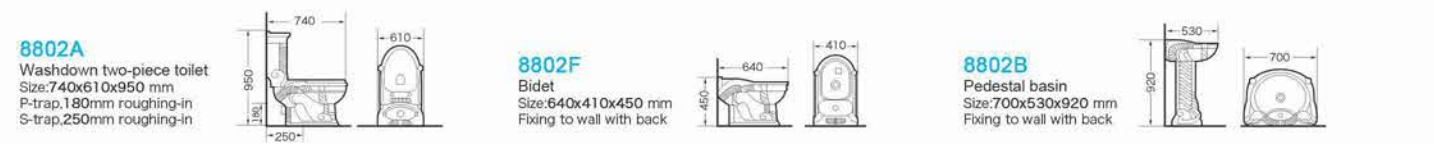

0001A-1
Washdown two-piece toilet
Size:720x480x920 mm
P-trap,180mm roughing-in
S-trap,250mm roughing-in

0001F-1
Bidet
Size:600x400x440 mm
Fixing to wall with back

0001B-1
Pedestal basin
Size:720x600x920 mm
Fixing to wall with back