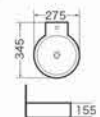

GP-013
Wall-hung basin
Size:430x310x125 mm
Wall-hung installation