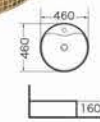

D-015
Art basin
Size:475x365x130 mm
Above counter mounting

D-016
Art basin
Size:475x365x130 mm
Above counter mounting

D-017
Art basin
Size:475x365x130 mm
Above counter mounting

D-004
Art basin
Size:460x460x160 mm
Above counter mounting