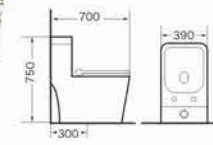

9014
Siphonic one-piece toilet
Size:700x390x770 mm
S-trap,300mm roughing-in