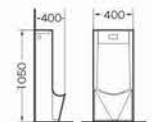

7004
Urinal
Size:400x400x1050 mm
Fixing to wall with back