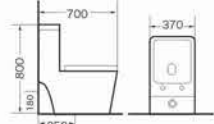

8067
Washdown one-piece toilet
Size:700x370x800 mm
P-trap,180mm roughing-in
S-trap,250mm roughing-in