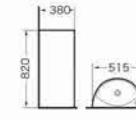

G-01
P5pedestal basin
Size:470x390x840 mm
Fixing to wall with back

G-016
Pedestal basin
Size:510x510x865 mm
Fixing to wall with back

G-004
Pedestal basin
Size:490x490x820 mm
Fixing to wall with back

G-017
Pedestal basin
Size:515x380x820 mm
Fixing to wall with back