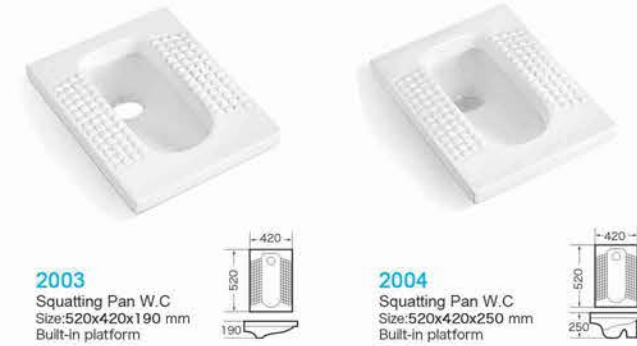

7012
Urinal
Size:395x300x670 mm
Fixing to wall with back

7013
Urinal
Size:480x330x740 mm
Fixing to wall with back

7030
Urinal
Size:330x270x670 mm
Fixing to wall with back

7031
Urinal
Size:795x44x850 mm
Fixing to wall with back