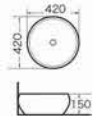

B-065
Art basin
Size:420x420x150 mm
Above counter mounting