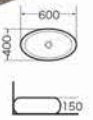

MB-014
Art basin
Size:600x400x150 mm
Above counter mounting