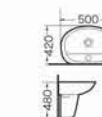

GP-024
Wall-hung basin
Size:610x475x450 mm
Wall-hung installation