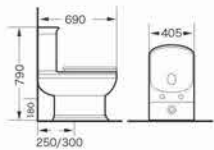

1026F
Bidet
Size:570x350x400 mm
Fixing to wall with back

1026B
Wall-hung basin
Size:570x470x385 mm
Fixing to wall with back

1033A
Washdown two-piece toilet
Size:730x400x800 mm
P-trap,180mm roughing-in
S-trap,250mm roughing-in

1033F
Bidet
Size:600x370x395 mm
Fixing to wall with back

1033B
Pedestal basin
Size:590x460x820 mm
Fixing to wall with back

1025A
Washdown two-piece toilet
Size:720x400x800 mm
P-trap,180mm roughing-in
S-trap,250mm roughing-in

1025F
Bidet
Size:560x350x400 mm
Fixing to wall with back

1025B
Pedestal basin
Size:640x520x840 mm
Fixing to wall with back

1034A

Washdown two-piece toilet
Size:690x405x790 mm
P-trap,180mm roughing-in
S-trap,250/300mm roughing-in