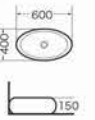

MB-013B
Art basin
Size:600x400x150 mm
Above counter mounting