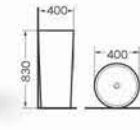

A-025
Stand basin
Size:400x400x830 mm
Fixing to wall with back