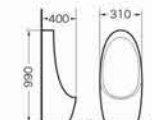

7008
Urinal
Size:400x310x990 mm
Fixing to wall with back