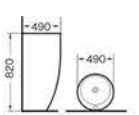

D-110
Above counter Basin
Size:550x400x150 mm
Above counter mounting

9076
Pedestal basin
Size:450x430x830 mm
Fixing to wall with back

9077
Pedestal basin
Size:400x420x820 mm
Fixing to wall with back

9078
Pedestal basin
Size:490x490x820 mm
Fixing to wall with back