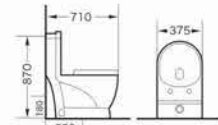

8023
Washdown one-piece toilet
Size:710x375x870 mm
P-trap,180mm roughing-in
S-trap,250mm roughing-in