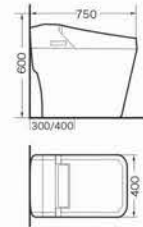

8002A

Intelligent toilet
Size:690x400x870 mm
S-trap,300/400mm roughing-in

808

Intelligent toilet
Size:720x430x510 mm
S-trap,300/400mm roughing-in

8005A

Intelligent toilet
Size:690x400x520 mm
S-trap,300/400mm roughing-in