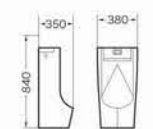

7009
Urinal
Size:350x380x840 mm
Fixing to wall with back