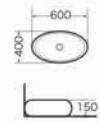

D-018
Art basin
Size:475x365x130 mm
Above counter mounting

D-019
Art basin
Size:475x365x130 mm
Above counter mounting

D-020
Art basin
Size:600x400x150 mm
Above counter mounting

D-021
Art basin
Size:600x400x150 mm
Above counter mounting