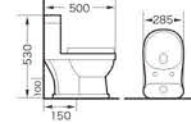

03 (Baby)

Squatting pan w.c
Size:400x300x190 mm
Gravity-fed flushing system

02 (Baby)

Wall-hung urinal
Size:285x240x490 mm
Wall-hung installation

Orange-Red A1
Washdown one-piece toilet
Size:500x285x530 mm
P-trap,100mm roughing-in
S-trap,150mm roughing-in

Yellow D1
Squatting pan w.c
Size:400x300x190 mm
Gravity-fed flushing system

Pink C1
Urinal
Size:285x240x490 mm
Wall-hung installation

SMART Intelligent Toilet

Deodorizer

Drying

"Blue" Night Light

LZ-0701

Intelligent toilet
Size:820x430x580 mm
S-trap,300/400mm roughing-in