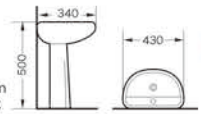

W0003B
Wall-hung basin
Size:530x440x390 mm
Fixing to wall with back

Baby Toilet

01 (Baby)

Washdown one-piece toilet
Size:500x285x530 mm
P-trap,100mm roughing-in
S-trap,150mm roughing-in

04 (Baby)

Pedestal basin
Size:430x340x500 mm
Fixing to wall with back