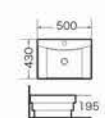

XS-0051
Art basin
Size:540x480x120 mm
Above counter mounting

XS-0053
Art basin
Size:500x475x185 mm
Above counter mounting

XS-0054
Art basin
Size:630x420x130 mm
470x320x120 mm
Above counter mounting

XS-0056
Art basin
Size:500x430x195 mm
Above counter mounting