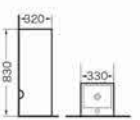

G-019
Pedestal basin
Size:330x320x830 mm
Fixing to wall with back