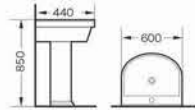

1034B

Pedestal basin
Size:600x440x850 mm
Fixing to wall with back