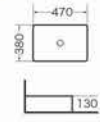

D-003
Art basin
Size:460x460x160 mm
Above counter mounting