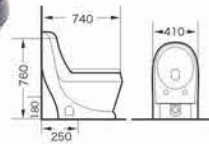

9005A
Washdown one-piece toilet
Size:740x410x760 mm
P-trap,180mm roughing-in
S-trap,250mm roughing-in

9006A
Washdown one-piece toilet
Size:740x410x760 mm
P-trap,180mm roughing-in
S-trap,250mm roughing-in