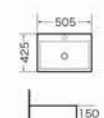

XS-0050
Art basin
Size:460x460x160 mm
Above counter mounting