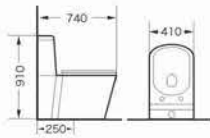

1001A

Washdown one-piece toilet
Size:740x410x910 mm
S-trap,250mm roughing-in