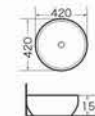

B-072
Art basin
Size:420x420x150 mm
Above counter mounting