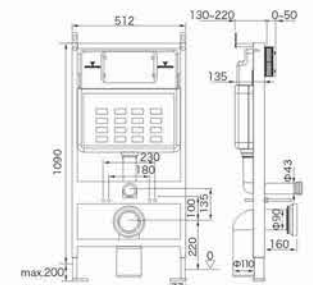

CC-003
Concealed cistern
Size:512x135x1080 mm