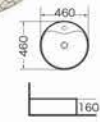

D-010
Art basin
Size:410x410x165 mm
Above counter mounting