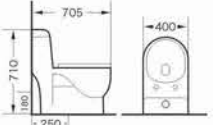

8030
Washdown one-piece toilet
Size:705x400x710 mm
P-trap,180mm roughing-in
S-trap,250mm roughing-in