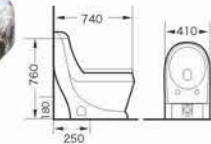

9005A
Washdown one-piece toilet
Size:740x410x760 mm
P-trap,180mm roughing-in
S-trap,250mm roughing-in

9006A
Washdown one-piece toilet
Size:740x410x760 mm
P-trap,180mm roughing-in
S-trap,250mm roughing-in