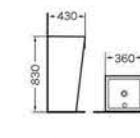

9080
Pedestal basin
Size:360x430x830 mm
Fixing to wall with back