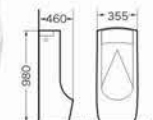

7005
Urinal
Size:460x355x980 mm
Fixing to wall with back