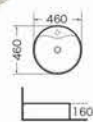

MB-002
Art basin
Size:460x460x160 mm
Above counter mounting