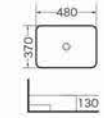

XS-0039
Art basin
Size:490x400x180 mm
460x390x170 mm
Above counter mounting