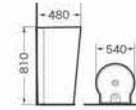

G-002
Pedestal basin
Size:540x480x810 mm
Fixing to wall with back