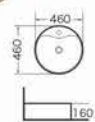

MB-001
Art basin
Size:460x460x160 mm
Above counter mounting