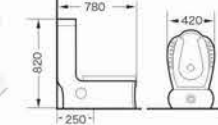

8034
Washdown one-piece toilet
Size:780x420x820 mm
P-trap,250mm roughing-in