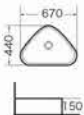

MB-005
Art basin
Size:640x430x120 mm
Above counter mounting

MB-006
Art basin
Size:670x440x150 mm
Above counter mounting

MB-007
Art basin
Size:670x440x150 mm
Above counter mounting

MB-008
Art basin
Size:670x440x150 mm
Above counter mounting