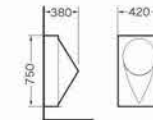

YK-025
Size: 600x400x110 mm

YK-026
Size: 600x350x160 mm

YK-027
Size: 600x380x110 mm

YK-027
Size: 900x450x110 mm

7014
Urinal
Size:380x420x750 mm
Fixing to wall with back

7015
Urinal
Size:340x295x680 mm
Fixing to wall with back