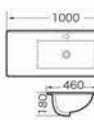

B-008100
Cabinet basin
Size:1000x460x180 mm