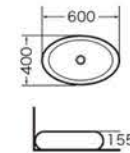

D-113
Art basin
Size:600x400x155 mm
Above counter mounting