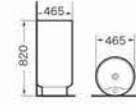

CC-004
Concealed cistern
Size:496x115x1395 mm

CC-005
Concealed cistern
Size:525x95x1070 mm

G-001
Pedestal basin
Size:465x465x820 mm
Fixing to wall with back

G-007
Pedestal basin
Size:470x420x830 mm
Fixing to wall with back