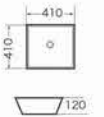

XS-0042
Art basin
Size:550x395x185 mm
Above counter mounting