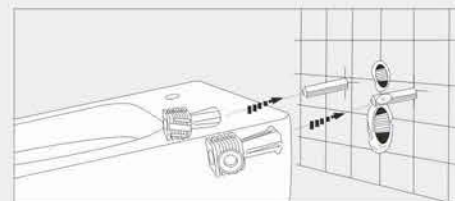

3. 将C套入挂便器的安装孔上。
Put Part C into the installing hole on the pan;

4. 将B套入C中。
Insert the Part C into Part B;

5. 把D旋入C的螺丝孔上, 用A来使其固定在安装孔上!
Fix Part D into the hole on Part C by too l Part A;

6. 将E嵌入侧孔, 使其美观。
Cover Part E on the hole of the pan