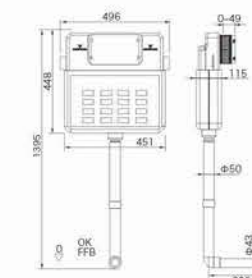

CC-004
Concealed cistern
Size:496x115x1395 mm

G-007
Pedestal basin
Size:470x420x830 mm
Fixing to wall with back