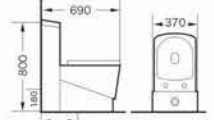

8036
Washdown one-piece toilet
Size:690x370x800 mm
P-trap,180mm roughing-in
S-trap,100/250mm roughing-in