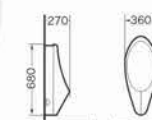

7007
Urinal
Size:410x370x935 mm
Fixing to wall with back

7008
Urinal
Size:400x310x990 mm
Fixing to wall with back

7026
Urinal
Size:460x350x740 mm
Fixing to wall with back

7027
Urinal
Size:270x360x680 mm
Fixing to wall with back