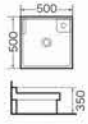

XY-002
Washbasin
Size:600x510x360 mm
Mounting above cabinet