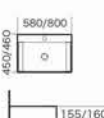

XS-0049
Art basin
Size:505x425x150 mm
Above counter mounting