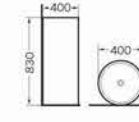

A-007
Stand basin
Size:400x400x830 mm
Fixing to wall with back

A-008
Stand basin
Size:400x400x830 mm
Fixing to wall with back

A-009
Stand basin
Size:400x400x830 mm
Fixing to wall with back

A-018
Stand basin
Size:400x400x830 mm
Fixing to wall with back