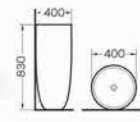

A-007
Stand basin
Size:400x400x830 mm
Fixing to wall with back