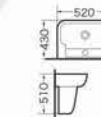

GP-027
Wall-hung basin
Size:670x520x600 mm
Wall-hung installation