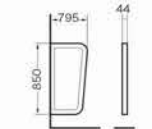

7012
Urinal
Size:395x300x670 mm
Fixing to wall with back

7013
Urinal
Size:480x330x740 mm
Fixing to wall with back

7030
Urinal
Size:330x270x670 mm
Fixing to wall with back

7031
Urinal
Size:795x44x850 mm
Fixing to wall with back