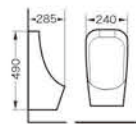

Wall-hung urinal
Size:285x240x490 mm
Wall-hung installation