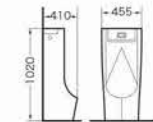

7001
Urinal
Size:410x455x1020 mm
Fixing to wall with back