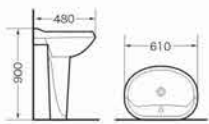

9005B
Pedestal basin
Size:610x480x900 mm
Fixing to wall with back