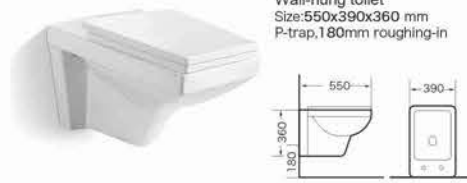

WH-016
Wall-hung toilet
Size:520x375x385 mm
P-trap,180mm roughing-in