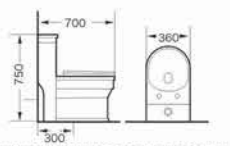

9011
Siphonic one-piece toilet
Size:700x360x750 mm
S-trap,300mm roughing-in