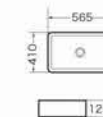

XS-0044
Art basin
Size:600x440x160 mm
Above counter mounting