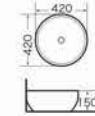

B-076
Art basin
Size:420x420x150 mm
Above counter mounting