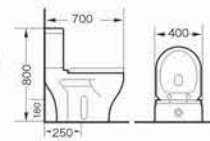

1044B

Pedestal basin
Size:520x440x840 mm
Fixing to wall with back

1036A

Washdown two-piece toilet
Size:680x370x780 mm
P-trap,180mm roughing-in
S-trap,250mm roughing-in

1036F

Bidet
Size:560x355x405 mm
Fixing to wall with back

1036B

Pedestal basin
Size:610x500x875 mm
Fixing to wall with back

1045A

Washdown two-piece toilet
Size:700x400x800 mm
P-trap,180mm roughing-in
S-trap,250mm roughing-in

1045F

Bidet
Size:590x370x420 mm
Fixing to wall with back