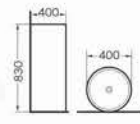

A-004
Stand basin
Size:400x400x830 mm
Fixing to wall with back