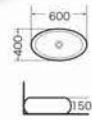

MB-015
Art basin
Size:600x400x150 mm
Above counter mounting