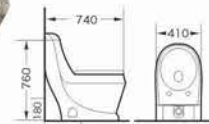

9008
Washdown one-piece toilet
Size:740x410x760 mm
P-trap,180mm roughing-in
S-trap,250mm roughing-in