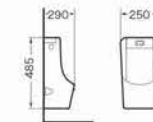

7022
Urinal
Size:290x250x485 mm
Fixing to wall with back