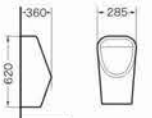

7021
Urinal
Size:360x285x620 mm
Fixing to wall with back