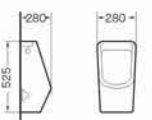

7029
Urinal
Size:280x280x525 mm
Fixing to wall with back