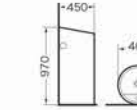

G-012
Pedestal basin
Size:450x460x970 mm
Fixing to wall with back