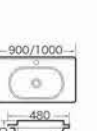

ZB-008
Cabinet basin
Size:900x480x210 mm
Size:1000x480x210 mm