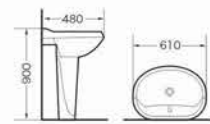

9004B
Pedestal basin
Size:610x480x900 mm
Fixing to wall with back