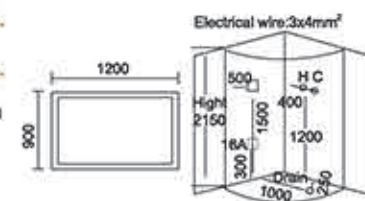

Size: 1200x900x2200mm

Model: 968