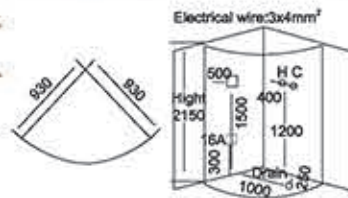

Size: 930x930x2150mm
1050x1050x2150mm

Model: ST0091