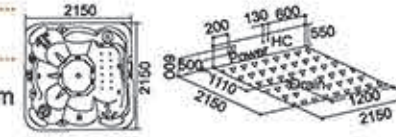

massage bathtub (big bathtub) series

Model: 737

Size: 4800x2180x1300mm

Model: 736

Size: 2690x2090x930mm

按摩缸 (大池) 系列

massage bathtub (big bathtub) series

Model: 711A
Size: 2150x2150x900mm

Model: 709
Size: 2350x2200x980mm

Model: 735
Size: 2090x1900x920mm

Model: 740
Size: 2390x2090x930mm

Model: 741
Size: 2190x2090x930mm

Model: 742
Size: 2100x1510x920mm

按摩缸 (大池) 系列

Model: 714A

Size: 1900x1550x800mm
左右裙 Left/Right Skirt