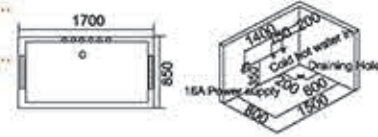

Size: 1700x850x600mm
1780x1280x600mm

Model: 5113