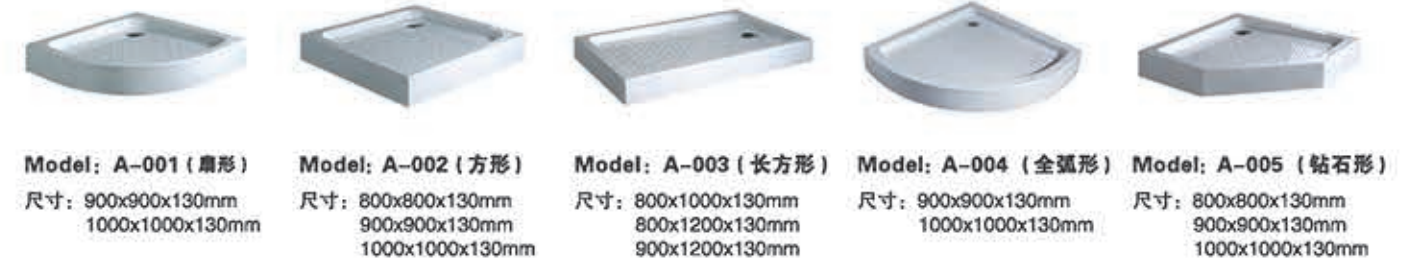

底盆系列 *bottom basin*

Model: A-001 (扇形) 尺寸: 900x900x130mm 1000x1000x130mm
Model: A-002 (方形) 尺寸: 800x800x130mm 900x900x130mm 1000x1000x130mm
Model: A-003 (长方形) 尺寸: 800x1000x130mm 800x1200x130mm 900x1200x130mm
Model: A-004 (全弧形) 尺寸: 900x900x130mm 1000x1000x130mm
Model: A-005 (钻石形) 尺寸: 800x800x130mm 900x900x130mm 1000x1000x130mm