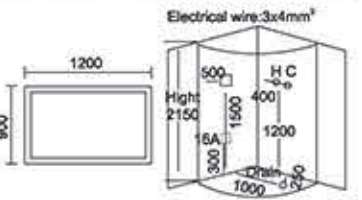

steam room series

Model: 918

Size: 900x900x2150mm
1000x1000x2150mm
1200x900x2150mm

Model: 967

Size: 800x800x2150mm
900x900x2150mm
1000x1000x2150mm
1200x800x2150mm
1200x900x2150mm
1400x900x2150mm

Model: 950