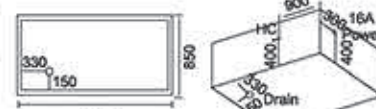

Size: 1600x850x700mm

Model: 504