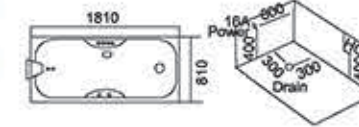

Model: 5259
Size: 1800x900x600mm

Model: 571
Size: 1800x900x680mm
1900x900x680mm
2000x900x680mm

按摩缸系列

massage bathtub series

Model: 5240
 Size: 1810x810x650mm
 左右裙 Left/Right Skirt

Model: 572
 Size: 1600x1100x600mm
 1900x1100x600mm
 左右裙 Left/Right Skirt