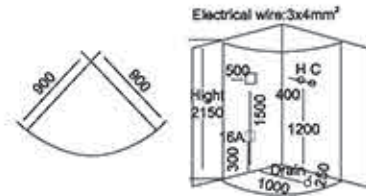

Size: 1600x1000x2200mm

Model: 951

Size: 1200x900x2200mm

Model: 968

Size: 1200x800x2150mm
1200x900x2150mm
1400x900x2150mm

Model: 952

Size: 1400x900x2150mm

蒸汽房系列

Model: 920

Size: 900x900x2150mm
1000x1000x2150mm
1200x1200x2150mm

配置功能

智能触摸式大液晶显示屏
蒸汽浴 3.0KW
收音机
外接 CD (选配)
温度显示 / 调节
时间显示 / 调节
排气扇
照明灯
背部针刺按摩
顶部花洒
活动花洒
功能转换
背部按摩

Configured Functions

Smart touch-large LCD screen
Steam bath 3.0KW
Radio
CD connection
Temperature indication/adjustment
Time indication/adjustment
Exhaust fan
Illuminating lamp
Back acupuncture massage
Top shower
Movable shower
Functional changeover
Back massage