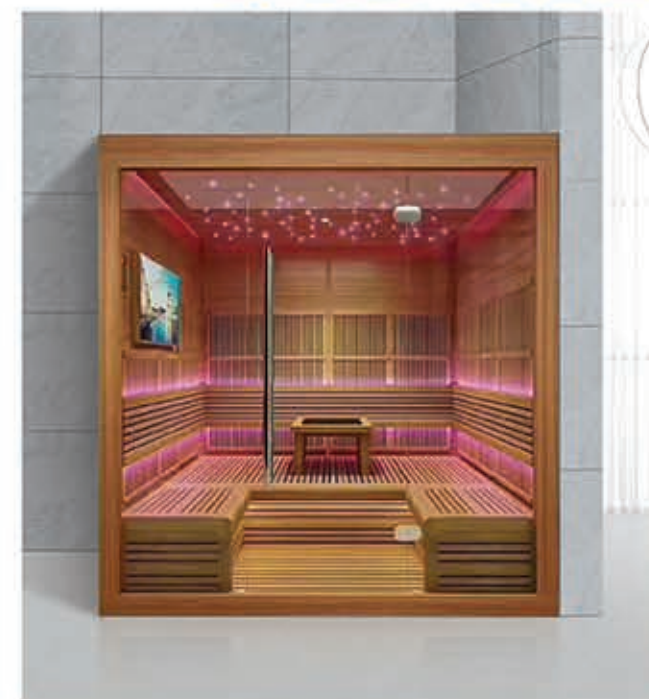

Model: 827

Size: 2500x2000x2000mm
可非标订做尺寸