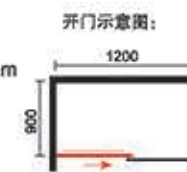

产品类型: 方型两固一活
Product Type: Square type two solid one live
产品规格 Product Specifications: 900x1200x2000mm
玻璃厚度 Glass Thickness: 8/10mm
产品材质: 304 不锈钢
Product Material: 304 Stainless steel
产品颜色 Product color: 哑黑 Matte black
可非标订做 Custom-made of size

Model: 8968