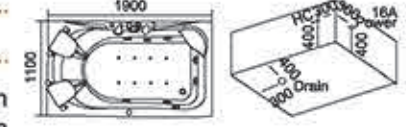

Model: 5259
Size: 1800x900x600mm

Model: 571
Size: 1800x900x680mm
1900x900x680mm
2000x900x680mm

按摩缸系列

massage bathtub series

Model: 5240
 Size: 1810x810x650mm
 左右裙 Left/Right Skirt

Model: 572
 Size: 1600x1100x600mm
 1900x1100x600mm
 左右裙 Left/Right Skirt