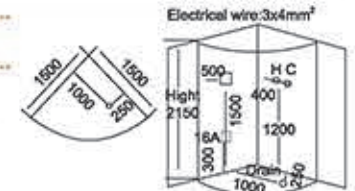

Size: 1500x1500x2150mm

Model: 944