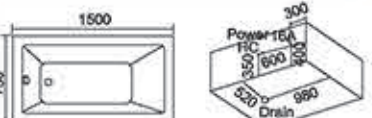

Model: 577
Size: 1700x900x650mm

massage bathtub series

Model: 5249
Size: 1500x750x650mm
1700x800x670mm
左右裙 Left/Right Skirt

Model: 5248A
Size: 1600x800x680mm
左右裙 Left/Right Skirt

Model: 578
Size: 1600x850x660mm
1750x850x700mm

Model: 579
Size: 1500x800x620mm
左右裙 Left/Right Skirt

Model: 580
Size: 1200x700x520mm
1300x700x520mm
1400x750x520mm
1500x750x520mm
左右裙 Left/Right Skirt

按摩缸系列

Model: 542

Size: 1400x750x590mm
1500x750x590mm
1600x750x590mm
1700x750x590mm