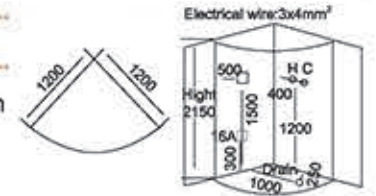

steam room series

Model: 920A 砂银

Size: 900x900x2150mm
1000x1000x2150mm

Model: 920B

Size: 1200x1200x2150mm

Model: 907

Size: 900x900x2150mm
1000x1000x2150mm

配置功能