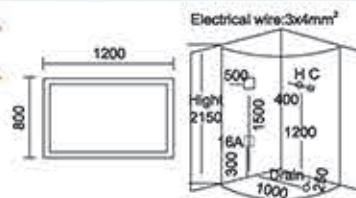

Size: 1200x800x2150mm

Model: 962