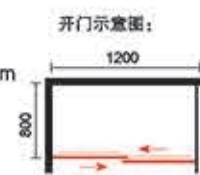

产品类型: 方型一固两活
Product Type: Square One solid and two live
产品规格 Product Specifications: 800x1200x1940mm
玻璃厚度 Glass Thickness: 6mm
产品材质: 304 不锈钢
Product Material: 304 Stainless steel
可非标订做 Custom-made of size

Model: 238B