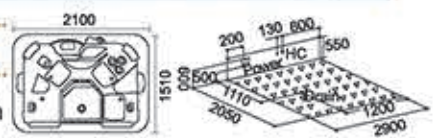

Model: 709
Size: 2350x2200x980mm

Model: 735
Size: 2090x1900x920mm

Model: 740
Size: 2390x2090x930mm

Model: 741
Size: 2190x2090x930mm

Model: 742
Size: 2100x1510x920mm

按摩缸 (大池) 系列

Model: 714A

Size: 1900x1550x800mm
左右裙 Left/Right Skirt