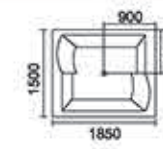

Model: 709
Size: 2350x2200x980mm

Model: 735
Size: 2090x1900x920mm

Model: 740
Size: 2390x2090x930mm

Model: 741
Size: 2190x2090x930mm

Model: 742
Size: 2100x1510x920mm

按摩缸 (大池) 系列

Model: 714A

Size: 1900x1550x800mm
左右裙 Left/Right Skirt

massage bathtub (big bathtub) series

Model: 750

Size: 1300x1300x610mm 1400x1400x610mm
1500x1500x610mm 1600x1600x610mm
1700x1700x610mm 1800x1800x610mm
1900x1900x610mm 2000x2000x610mm

Model: 718

Size: 1500x1500x680mm 双人
1800x1800x680mm 单人

Model: 716

Size: 1800x1500x680mm 双人
1800x900x680mm 单人
左右裙 Left/Right Skirt

Model: 729

Size: 1850x1500x700mm

Model: 715A

Size: 1600x1600x750mm

Model: 719

Size: 1500x1500x680mm 双人
1800x1800x680mm 单人