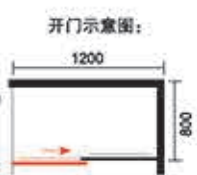

产品类型: 方型推拉门
Product Type: Square Sliding doors
产品规格 Product Specifications: 800x1200x1950mm
900x1200x1950mm
玻璃厚度 Glass Thickness: 6mm
玻璃花纹 Glass decorative pattern: 光波 Light wave
产品材质 Product Material: 铝材 Aluminum

Model: 023B