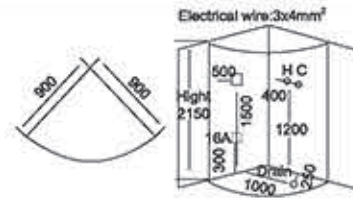

蒸汽房系列

Size: 930x930x2150mm
1000x1000x2150mm

Size: 900x900x2150mm

Model: 928

Size: 930x930x2150mm
1050x1050x2150mm

Size: 1200x1000x2150mm

Size: 1500x1150x2250mm

Size: 1800x1300x2250mm

Size: 1620x750x2100mm

Size: 1620x750x2100mm