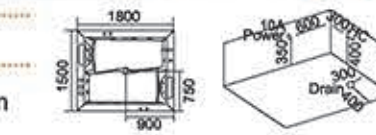

Size: 1800x1500x700mm

Model: 211