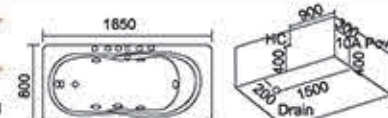

Model: 577
Size: 1700x900x650mm