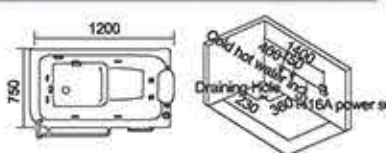

Size: 1200x750x730mm
1300x750x730mm
1400x750x730mm

Model: 5266