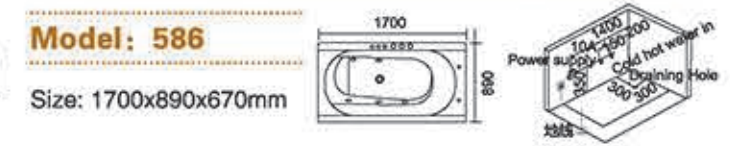

Model: 581

Size: 1200x750x730mm
1300x750x730mm
1400x750x730mm

Model: 5266

Size: 1380x750x630mm
1500x850x650mm
1700x850x690mm

Model: 5251

Size: 1400x700x620mm

左右裙 Left/Right Skirt

按摩缸系列