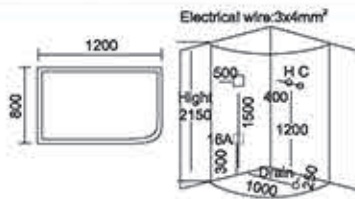

Model: 921

Size: 900x900x2150mm
1000x1000x2150mm

Model: 920D

Size: 930x930x2150mm
1050x1050x2150mm

蒸汽房系列

Model: 922

Size: 1200x800x2150mm

Model: 914

Size: 1200x800x2150mm
左右弧 Left/Right Arc

Model: 961

Size: 1200x800x2150mm

Model: 954

Size: 1200x900x2150mm

Model: 004B

Size: 1200x850x2150mm

Model: 004