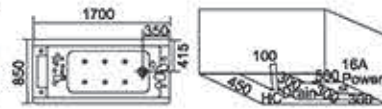

Size: 1700x850x600mm
1850x850x760mm

Model: 502A