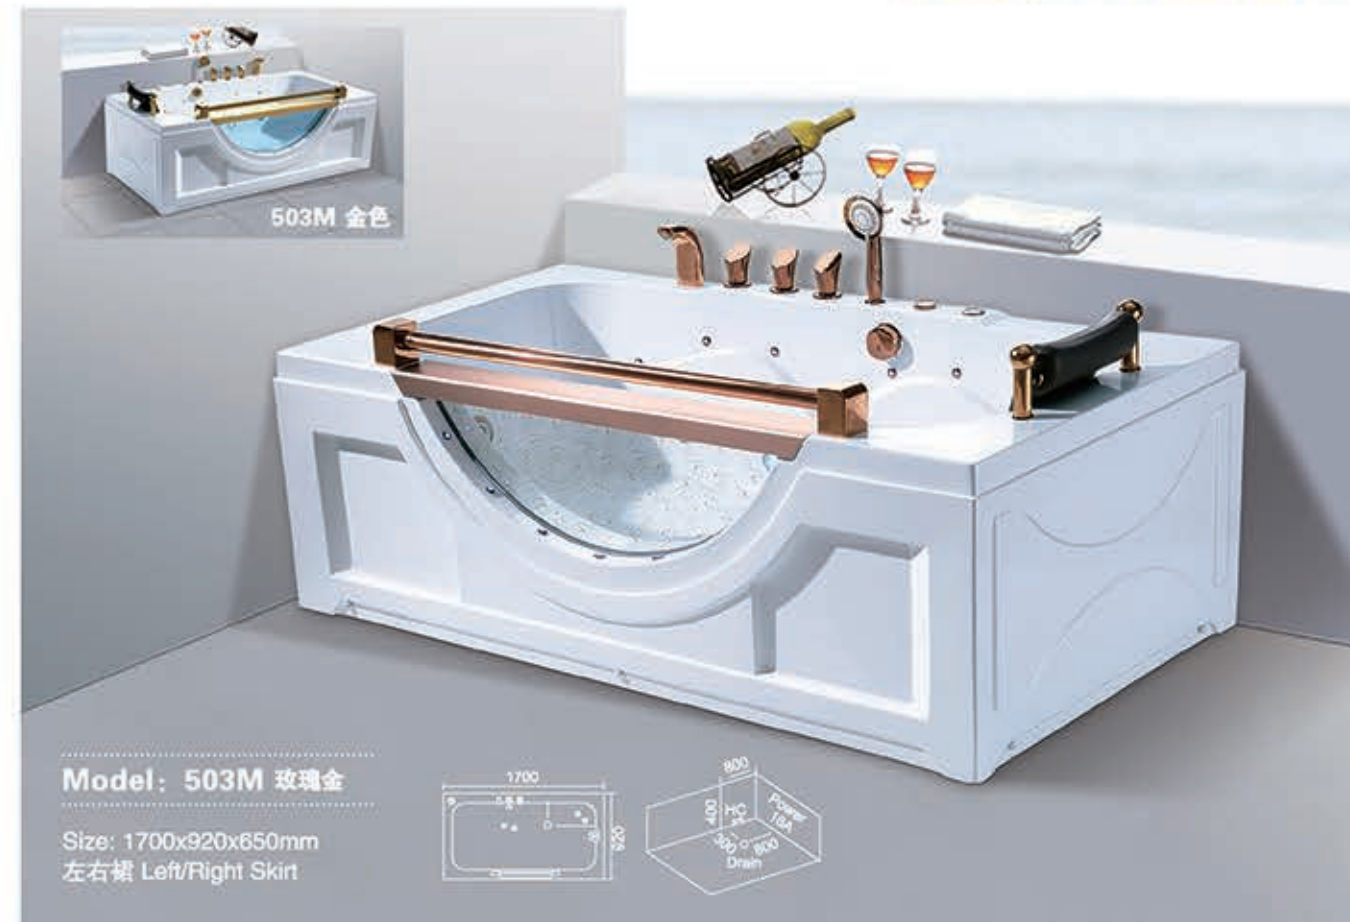

massage bathtub series

● 本图是左裙 This Drawing Is Left Skirt