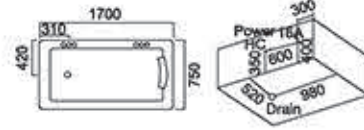

按摩缸系列

Size: 1400x750x590mm
1500x750x590mm
1600x750x590mm
1700x750x590mm

左右裙 Left/Right Skirt

Model: 538

Size: 1500x750x550mm
1700x750x550mm

Size: 1500x800x680mm
1750x830x680mm

左右裙 Left/Right Skirt

Size: 1600x800x700mm

左右裙 Left/Right Skirt

Size: 1350x730x520mm
1500x750x550mm
1600x750x550mm
1700x750x550mm

左右裙 Left/Right Skirt

Size: 1400x800x620mm
1500x800x620mm
1600x830x620mm
1700x850x620mm

左右裙 Left/Right Skirt

massage bathtub series

Size: 1600x850x600mm

Size: 1600x850x700mm
1700x950x700mm

Size: 1500x750x700mm

左右裙 Left/Right Skirt

Size: 1200x750x730mm
1300x750x730mm
1400x750x730mm

Size: 1380x750x630mm
1500x850x650mm
1700x850x690mm

Size: 1400x700x620mm

左右裙 Left/Right Skirt