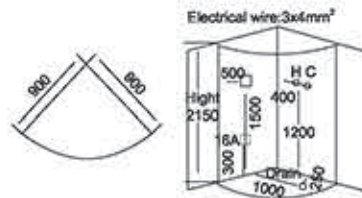

steam room series

Model: 920A 砂银

Size: 900x900x2150mm
1000x1000x2150mm

Model: 920B

Size: 1200x1200x2150mm

Model: 907

Size: 900x900x2150mm
1000x1000x2150mm

配置功能