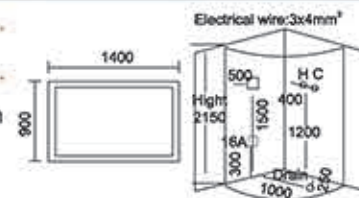

Size: 1200x800x2150mm
左右弧 Left/Right Arc

Model: 961

Size: 1200x800x2150mm

Model: 954

Size: 1200x900x2150mm

Model: 004B

Size: 1200x850x2150mm

Model: 004

Size: 1200x850x2150mm

Model: 955

Size: 1200x800x2150mm

Model: 962

Size: 1400x900x2150mm

蒸汽房系列

Model: 926

Size: 930x930x2150mm
1000x1000x2150mm