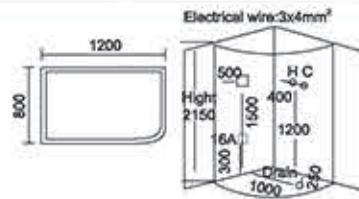

Model: 921

Size: 900x900x2150mm
1000x1000x2150mm

Model: 920D

Size: 930x930x2150mm
1050x1050x2150mm

蒸汽房系列

Model: 922

Size: 1200x800x2150mm

Model: 914

Size: 1200x800x2150mm
左右弧 Left/Right Arc

Model: 961

Size: 1200x800x2150mm

Model: 954

Size: 1200x900x2150mm

Model: 004B

Size: 1200x850x2150mm

Model: 004