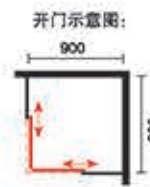

Model: 8976

产品类型: 扇型两固两活
Product Type: Fan type Two solid two live
产品规格 Product Specifications:
900x900x1950mm 1000x1000x1950mm
玻璃厚度 Glass Thickness: 6/8mm
产品材质 Product Material: 铝材 Aluminum
可非标订做 Custom-made of size