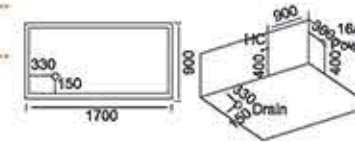

Size: 1500x800x630mm
1600x800x630mm
1700x800x630mm
左右裙 Left/Right Skirt

Model: 5403

Size: 1600x900x700mm

massage bathtub series

Model: 5209

Size: 1700x900x700mm
1900x950x720mm
1900x1280x800mm
左右裙 Left/Right Skirt