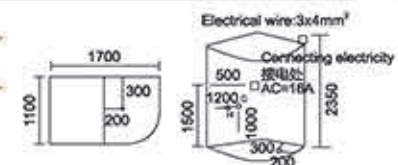

Size: 1700x1100x2280mm

Model: 806B