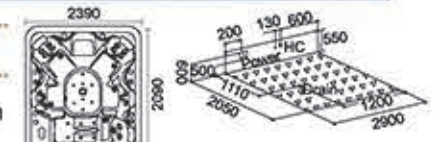

massage bathtub (big bathtub) series

Model: 737

Size: 4800x2180x1300mm

Model: 736

Size: 2690x2090x930mm

按摩缸 (大池) 系列

massage bathtub (big bathtub) series

Model: 711A
Size: 2150x2150x900mm

Model: 709
Size: 2350x2200x980mm

Model: 735
Size: 2090x1900x920mm

Model: 740
Size: 2390x2090x930mm

Model: 741
Size: 2190x2090x930mm

Model: 742
Size: 2100x1510x920mm

按摩缸 (大池) 系列

Model: 714A

Size: 1900x1550x800mm
左右裙 Left/Right Skirt