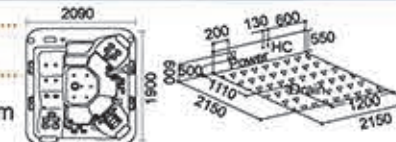

Model: 740
Size: 2390x2090x930mm