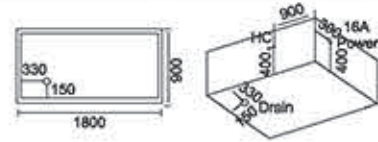

Model: 5212

Size: 1700x900x750mm

按摩缸系列

Model: 509B

Size: 1800x900x750mm
左右裙 Left/Right Skirt

Model: 5111

Size: 1500x840x580mm
1600x840x580mm
1700x840x580mm
1800x840x580mm

massage bathtub series