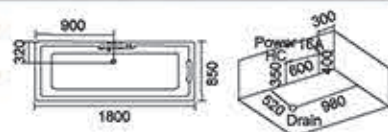

Model: 575
Size: 1300x750x600mm
1400x750x600mm
1500x750x600mm
1600x750x600mm
1700x750x600mm