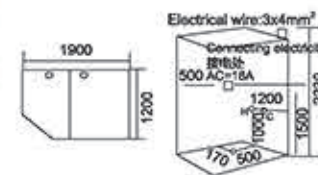

多功能干湿蒸汽房系列

Model: 803B

Size: 1800x1300x2280mm

Model: 804

Size: 1700x1200x2280mm
1800x1300x2280mm
2000x1300x2280mm

Model: 830

Size: 1700x1200x2200mm
1850x1300x2200mm
1900x1200x2200mm
左右 Left/Right

Model: 831