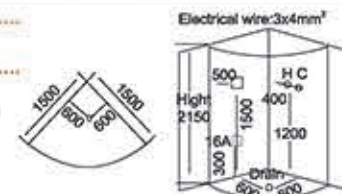

Model: 958

Size: 1500x1500x2150mm