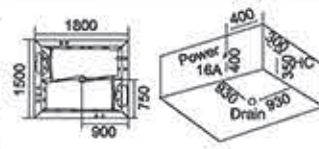

Size: 1800x1500x680mm 双人
1800x900x680mm 单人
左右裙 Left/Right Skirt

Model: 729

Size: 1850x1500x700mm