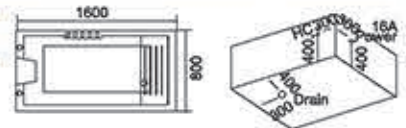

Model: 5243
 Size: 1500x760x560mm
 1700x820x600mm
 左右裙 Left/Right Skirt

Model: 5244
 Size: 1700x860x620mm
 左右裙 Left/Right Skirt

Model: 5245
 Size: 1730x860x690mm

Model: 573
 Size: 1600x800x600mm

按摩缸系列

Model: 5260
Size: 1500x800x600mm