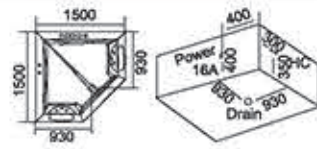

massage bathtub (big bathtub) series

Model: 750

Size: 1300x1300x610mm 1400x1400x610mm
1500x1500x610mm 1600x1600x610mm
1700x1700x610mm 1800x1800x610mm
1900x1900x610mm 2000x2000x610mm

Model: 718

Size: 1500x1500x680mm 双人
1800x1800x680mm 单人