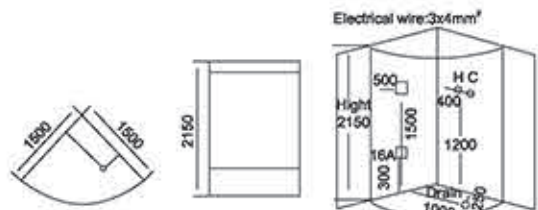

配置功能

智能触摸式大液晶显示屏
蒸汽浴 3.0KW
收音机
外接 CD (选配)
温度显示 / 调节
时间显示 / 调节
排气扇
照明灯
背部针刺按摩
顶部花洒
活动花洒
功能转换
冲浪水力按摩
防溢保护
背部按摩
12# 防水 TV (选配)
防水 DVD (选配)

Configured Functions

Smart touch-large LCD screen
Steam bath 3.0KW
Radio
CD connection
Temperature indication/adjustment
Time indication/adjustment
Exhaust fan
Illuminating lamp
Back acupuncture massage
Top shower
Movable shower
Functional changeover
Water pressure massage
Overflow protection
Back massage
12# Waterproof TV
Waterproof DVD