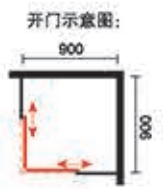

产品类型: 方型两固两活
Product Type: Square Two solid two live
产品规格 Product Specifications: 900x900x1940mm
1000x1000x1940mm
玻璃厚度 Glass Thickness: 6mm
产品材质: 304 不锈钢
Product Material: 304 stainless steel
可非标订做 Custom-made of size

Model: 025A