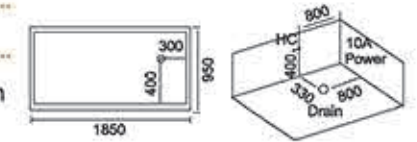

Size: 1850x950x650mm
左右裙 Left/Right Skirt

Model: 5110