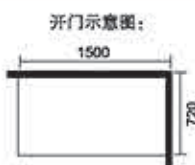

Model: A-05

缸尺寸 Bathtub size: 1500x720x530mm
1700x750x530mm
玻璃厚度 Glass Thickness: 6mm
玻璃尺寸 Glass size: 900x1600mm
产品规格: 可非标订做
Product Specifications: Custom-made of size