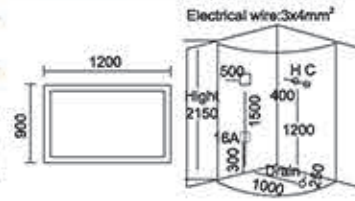

Size: 1600x1000x2200mm

Model: 951

Size: 1200x900x2200mm

Model: 968

Size: 1200x800x2150mm
1200x900x2150mm
1400x900x2150mm

Model: 952

Size: 1400x900x2150mm

蒸汽房系列

Model: 920

Size: 900x900x2150mm
1000x1000x2150mm
1200x1200x2150mm

配置功能

智能触摸式大液晶显示屏
蒸汽浴 3.0KW
收音机
外接 CD (选配)
温度显示 / 调节
时间显示 / 调节
排气扇
照明灯
背部针刺按摩
顶部花洒
活动花洒
功能转换
背部按摩

Configured Functions

Smart touch-large LCD screen
Steam bath 3.0KW
Radio
CD connection
Temperature indication/adjustment
Time indication/adjustment
Exhaust fan
Illuminating lamp
Back acupuncture massage
Top shower
Movable shower
Functional changeover
Back massage