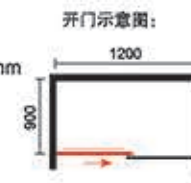

产品类型: 方型两固一活
Product Type: Square type two solid one live
产品规格 Product Specifications: 900x1200x2000mm
玻璃厚度 Glass Thickness: 8/10mm
产品材质: 304 不锈钢
Product Material: 304Stainless steel
产品颜色 Product color: 玫瑰金 Rose gold
可非标订做 Custom-made of size

Model: 8960