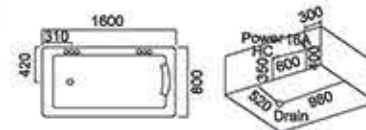

Size: 1600x800x700mm

左右裙 Left/Right Skirt

Model: 543

Size: 1350x730x520mm
1500x750x550mm
1600x750x550mm
1700x750x550mm

左右裙 Left/Right Skirt