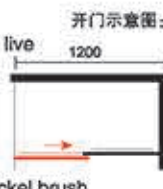

产品类型: 方型推拉门两固一活
Product Type: Square Sliding doors type two solid one live
产品规格 Product Specifications: 800x1200x1950mm
900x1200x1950mm
玻璃厚度 Glass Thickness: 6mm
玻璃花纹 Glass decorative pattern: 光波 Light wave
产品颜色: 可做光银 / 砂银 / 哑银 / 拉丝 / 其它
Product color: bright silver, sandy silver, matte silver, nickel brush
产品材质 Product Material: 铝材 Aluminum

Model: 025B