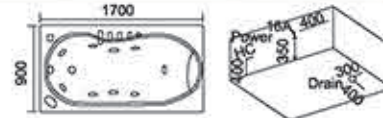

按摩缸系列

massage bathtub series