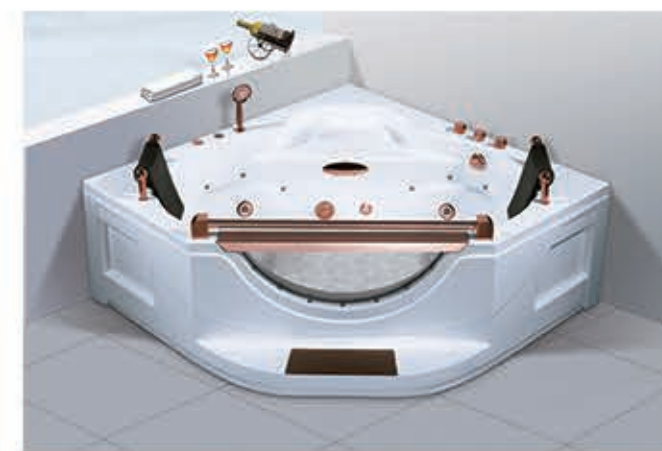

Size: 1500x1500x650mm

Model: 510B

Size: 1500x1500x650mm
带脚踏板

Model: 514

Size: 1650x1650x650mm
1500x1500x650mm

Model: 514M

Size: 1500x1500x650mm
1650x1650x650mm
带脚踏板

按摩缸系列