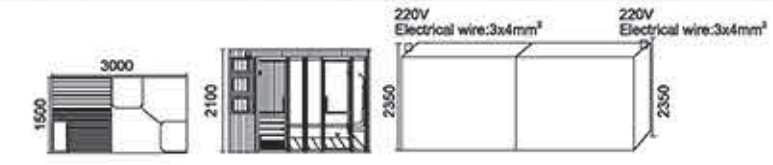

Size: 1800x1200x2000mm
2000x1300x2000mm

Model: 806

Size: 1700x1100x2280mm

Model: 806B

Size: 1700x1100x2280mm

Model: 832 白松木

Size: 3000x1500x2100mm
可非标订做干湿蒸

干蒸桑拿房系列