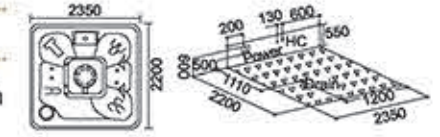

massage bathtub (big bathtub) series

Model: 737

Size: 4800x2180x1300mm

Model: 736

Size: 2690x2090x930mm

按摩缸 (大池) 系列

massage bathtub (big bathtub) series

Model: 711A
Size: 2150x2150x900mm

Model: 709
Size: 2350x2200x980mm

Model: 735
Size: 2090x1900x920mm

Model: 740
Size: 2390x2090x930mm

Model: 741
Size: 2190x2090x930mm

Model: 742
Size: 2100x1510x920mm

按摩缸 (大池) 系列

Model: 714A

Size: 1900x1550x800mm
左右裙 Left/Right Skirt