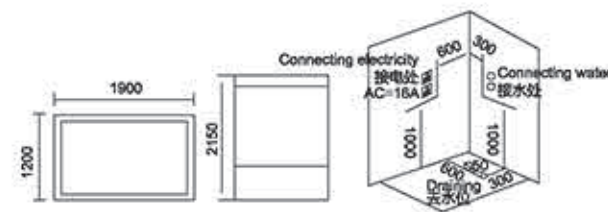

蒸汽房系列

steam room series

Model: 948A

Size: 1600x900x2150mm

配置功能	Configured Functions
智能触摸式大液晶显示屏	Smart touch-large LCD screen
蒸汽浴 3.0KW	Steam bath 3.0KW
收音机	Radio
外接 CD (选配)	CD connection
温度显示 / 调节	Temperature indication/adjustment
时间显示 / 调节	Time indication/adjustment
排气扇	Exhaust fan
照明灯	Illuminating lamp
背部针刺按摩	Back acupuncture massage
顶部花洒	Top shower
活动花洒	Movable shower
功能转换	Functional changeover
冲浪水力按摩	Water pressure massage
防溢保护	Overflow protection
背部按摩	Back massage
12# 防水 TV (选配)	12# Waterproof TV
防水 DVD (选配)	Waterproof DVD

Model: 948B

Size: 1900x1200x2150mm

配置功能	Configured Functions
智能触摸式大液晶显示屏	Smart touch-large LCD screen
蒸汽浴 3.0KW	Steam bath 3.0KW
收音机	Radio
外接 CD (选配)	CD connection
温度显示 / 调节	Temperature indication/adjustment
时间显示 / 调节	Time indication/adjustment
排气扇	Exhaust fan
照明灯	Illuminating lamp
背部针刺按摩	Back acupuncture massage
顶部花洒	Top shower
活动花洒	Movable shower
功能转换	Functional changeover
冲浪水力按摩	Water pressure massage
防溢保护	Overflow protection
背部按摩	Back massage
12# 防水 TV (选配)	12# Waterproof TV
防水 DVD (选配)	Waterproof DVD

Model: 948C

Size: 1600x1100x2150mm
1900x1380x2150mm

配置功能	Configured Functions
智能触摸式大液晶显示屏	Smart touch-large LCD screen
蒸汽浴 3.0KW	Steam bath 3.0KW
收音机	Radio
外接 CD (选配)	CD connection
温度显示 / 调节	Temperature indication/adjustment
时间显示 / 调节	Time indication/adjustment
排气扇	Exhaust fan
照明灯	Illuminating lamp
背部针刺按摩	Back acupuncture massage
顶部花洒	Top shower
活动花洒	Movable shower
功能转换	Functional changeover
冲浪水力按摩	Water pressure massage
防溢保护	Overflow protection
背部按摩	Back massage
12# 防水 TV (选配)	12# Waterproof TV
防水 DVD (选配)	Waterproof DVD