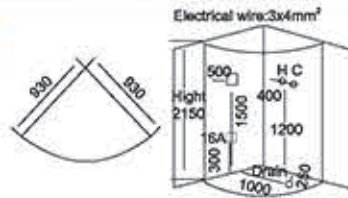

Size: 1200x850x2150mm

Model: 955

Size: 1200x800x2150mm

Model: 962

Size: 1400x900x2150mm

蒸汽房系列

Model: 926

Size: 930x930x2150mm
1000x1000x2150mm