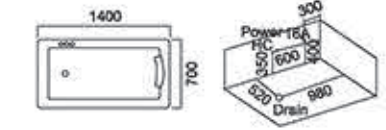

Model: 581

Size: 1200x750x730mm
1300x750x730mm
1400x750x730mm

Model: 5266

Size: 1380x750x630mm
1500x850x650mm
1700x850x690mm

Model: 5251

Size: 1400x700x620mm

左右裙 Left/Right Skirt

按摩缸系列