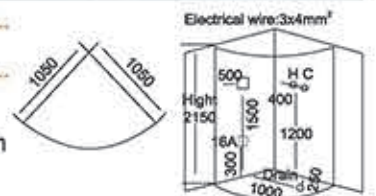

Model: 920D

Size: 930x930x2150mm
1050x1050x2150mm