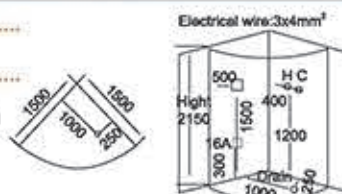

steam room series

Model: 958

Size: 1500x1500x2150mm

Model: 941

Size: 1560x1560x2150mm

Model: 963

Size: 1500x1500x2150mm

Model: 903