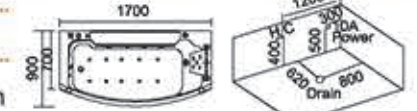

Size: 1700x900x750mm