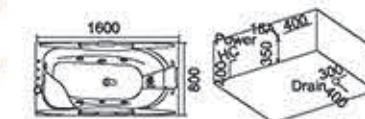

Model: 577
Size: 1700x900x650mm

massage bathtub series

Model: 5249
Size: 1500x750x650mm
1700x800x670mm
左右裙 Left/Right Skirt

Model: 5248A
Size: 1600x800x680mm
左右裙 Left/Right Skirt

Model: 578
Size: 1600x850x660mm
1750x850x700mm