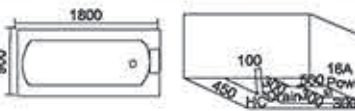

Model: 5402

Size: 1850x950x650mm
左右裙 Left/Right Skirt

Model: 5110

Size: 1630x850x630mm
1730x850x630mm
1830x850x630mm
三面裙边

Model: 5214

Size: 1800x880x700mm
1800x1500x700mm

Model: 5215

Size: 1800x900x650mm