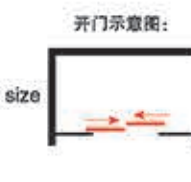

产品类型: 屏风两活推拉门
Product Type: Screen two live sliding doors
产品规格 Product Specifications: 可非标订做
Custom-made of size
玻璃厚度 Glass Thickness: 8/10mm
产品材质: 304 不锈钢
Product Material: 304 Stainless steel
产品颜色 Product color: 哑黑 Matte black