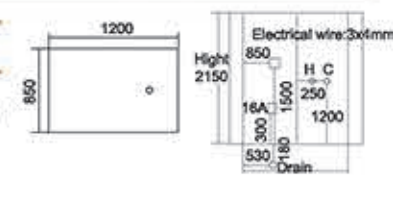

Model: 921

Size: 900x900x2150mm
1000x1000x2150mm

Model: 920D

Size: 930x930x2150mm
1050x1050x2150mm

蒸汽房系列

Model: 922

Size: 1200x800x2150mm

Model: 914

Size: 1200x800x2150mm
左右弧 Left/Right Arc

Model: 961

Size: 1200x800x2150mm

Model: 954

Size: 1200x900x2150mm

Model: 004B

Size: 1200x850x2150mm

Model: 004

Size: 1200x850x2150mm

Model: 955

Size: 1200x800x2150mm

Model: 962

Size: 1400x900x2150mm

蒸汽房系列

Model: 926

Size: 930x930x2150mm
1000x1000x2150mm