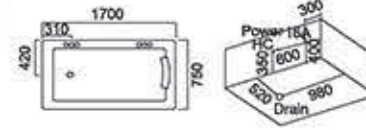

Size: 1500x750x550mm
1700x750x550mm

Model: 544