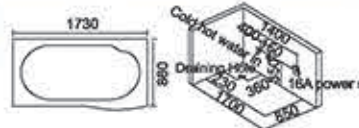

Model: 573
Size: 1600x800x600mm