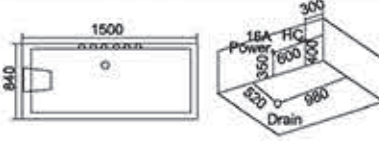

Model: 5402

Size: 1850x950x650mm
左右裙 Left/Right Skirt

Model: 5110

Size: 1630x850x630mm
1730x850x630mm
1830x850x630mm
三面裙边

Model: 5214

Size: 1800x880x700mm
1800x1500x700mm

Model: 5215

Size: 1800x900x650mm

Model: 5212

Size: 1700x900x750mm

按摩缸系列

Model: 509B

Size: 1800x900x750mm
左右裙 Left/Right Skirt

Model: 5111

Size: 1500x840x580mm
1600x840x580mm
1700x840x580mm
1800x840x580mm

massage bathtub series

Model: 5406

Size: 1800x1200x600mm

Model: 5112

Size: 1700x850x600mm
1780x1280x600mm

Model: 5113

Size: 1700x900x700mm

Model: 5218

Size: 1380x1380x680mm