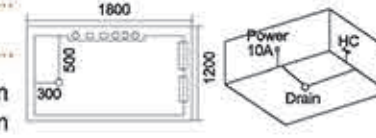

Model: 207

Size: 1500x1500x650mm

massage bathtub series

Model: 208

Size: 1700x1200x650mm
 1800x1200x650mm

Model: 209

Size: 1700x1200x680mm
 1850x1200x680mm

Model: 210