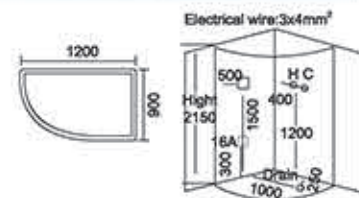

Size: 1200x800x2150mm
左右弧 Left/Right Arc

Model: 961

Size: 1200x800x2150mm

Model: 954

Size: 1200x900x2150mm

Model: 004B

Size: 1200x850x2150mm

Model: 004