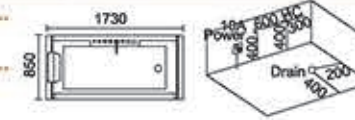

Size: 1630x850x630mm
1730x850x630mm
1830x850x630mm
三面裙边

Model: 5214