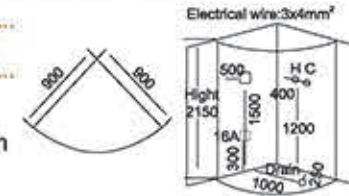

Model: 920A 砂银

Size: 900x900x2150mm
1000x1000x2150mm