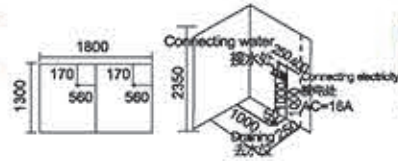

多功能干湿蒸汽房系列

Model: 803B

Size: 1800x1300x2280mm

Model: 804

Size: 1700x1200x2280mm
1800x1300x2280mm
2000x1300x2280mm

Model: 830

Size: 1700x1200x2200mm
1850x1300x2200mm
1900x1200x2200mm
左右 Left/Right

Model: 831