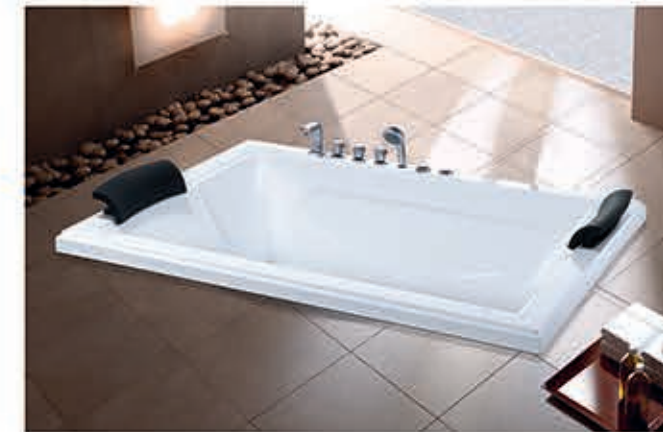

Model: 207

Size: 1500x1500x650mm

massage bathtub series

Model: 208

Size: 1700x1200x650mm
 1800x1200x650mm

Model: 209

Size: 1700x1200x680mm
 1850x1200x680mm

Model: 210