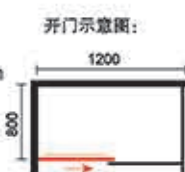

产品类型: 方型两固一活
Product Type: Square type two solid one live
产品规格 Product Specifications: 800x1200x1940mm
玻璃厚度 Glass Thickness: 8mm
产品材质: 304 不锈钢
Product Material: 304 Stainless steel
产品颜色 Product color: 哑黑 Matte black
可非标订做 Custom-made of size

Model: 8965