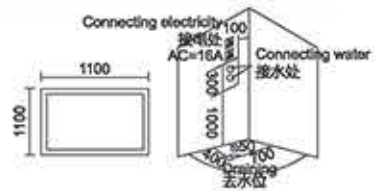

Size: 1400x1400x2150mm

蒸汽房系列

steam room series

Model: 908

Size: 1100x1100x2150mm

Model: 906

Size: 1200x1200x2150mm
1300x1300x2150mm

Model: 909