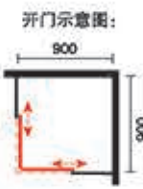

Model: 230

产品类型: 扇型两固两活
Product Type: Fan type Two solid two live
产品规格 Product Specifications: 900x900x1950mm
1000x1000x1950mm

玻璃厚度 Glass Thickness: 6mm
产品颜色 Product color: 砂银 Sandy silver
产品材质 Product Material: 铝材 Aluminum