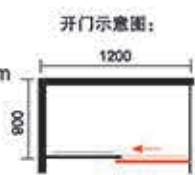

产品类型: 方型两固一活
Product Type: Square type two solid one live
产品规格 Product Specifications: 800x1200x1940mm
玻璃厚度 Glass Thickness: 6mm
产品材质: 304 不锈钢
Product Material: 304 Stainless steel
可非标订做 Custom-made of size

Model: 8946B