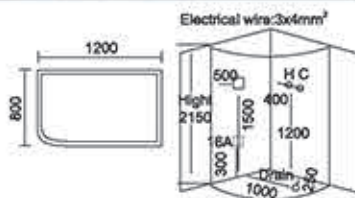

Model: 921

Size: 900x900x2150mm
1000x1000x2150mm

Model: 920D

Size: 930x930x2150mm
1050x1050x2150mm

蒸汽房系列

Model: 922

Size: 1200x800x2150mm

Model: 914

Size: 1200x800x2150mm
左右弧 Left/Right Arc

Model: 961

Size: 1200x800x2150mm

Model: 954

Size: 1200x900x2150mm

Model: 004B

Size: 1200x850x2150mm

Model: 004