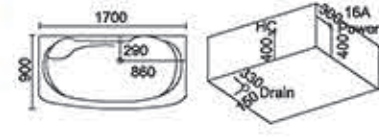

Model: 5212

Size: 1700x900x750mm

按摩缸系列

Model: 509B

Size: 1800x900x750mm
左右裙 Left/Right Skirt

Model: 5111

Size: 1500x840x580mm
1600x840x580mm
1700x840x580mm
1800x840x580mm

massage bathtub series

Model: 5406

Size: 1800x1200x600mm

Model: 5112

Size: 1700x850x600mm
1780x1280x600mm

Model: 5113

Size: 1700x900x700mm

Model: 5218

Size: 1380x1380x680mm