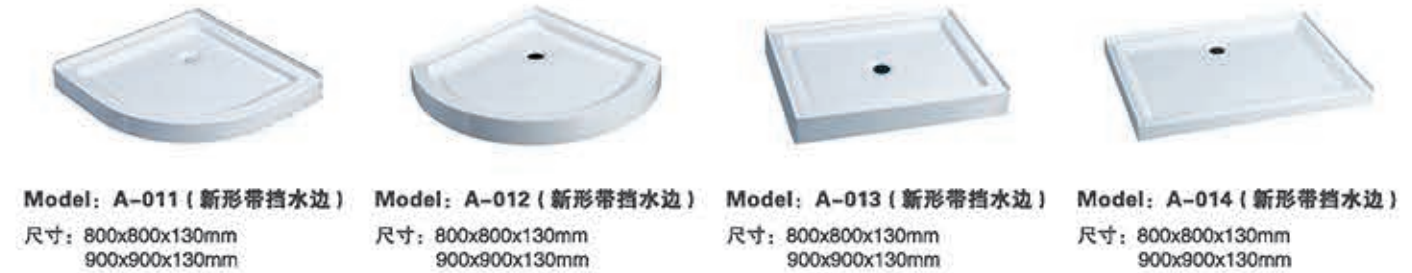

Model: A-011 (新形带挡水边) 尺寸: 800x800x130mm 900x900x130mm
Model: A-012 (新形带挡水边) 尺寸: 800x800x130mm 900x900x130mm
Model: A-013 (新形带挡水边) 尺寸: 800x800x130mm 900x900x130mm
Model: A-014 (新形带挡水边) 尺寸: 800x800x130mm 900x900x130mm