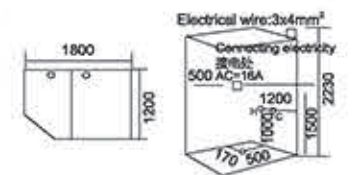

Size: 1800x1200x2000mm
2000x1300x2000mm

Model: 806