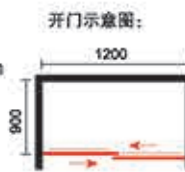

产品类型: 方型一固两活
Product Type: Square One solid and two live
产品规格 Product Specifications: 900x1200x2000mm
玻璃厚度 Glass Thickness: 8/10mm
产品材质: 304 不锈钢
Product Material: 304 Stainless steel
产品颜色 Product color: 哑黑 Matte black
可非标订做 Custom-made of size

Model: 8963