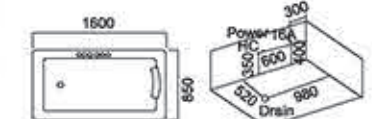

Model: 577
Size: 1700x900x650mm

massage bathtub series

Model: 5249
Size: 1500x750x650mm
1700x800x670mm
左右裙 Left/Right Skirt

Model: 5248A
Size: 1600x800x680mm
左右裙 Left/Right Skirt

Model: 578
Size: 1600x850x660mm
1750x850x700mm

Model: 579
Size: 1500x800x620mm
左右裙 Left/Right Skirt

Model: 580
Size: 1200x700x520mm
1300x700x520mm
1400x750x520mm
1500x750x520mm
左右裙 Left/Right Skirt

按摩缸系列

Model: 542

Size: 1400x750x590mm
1500x750x590mm
1600x750x590mm
1700x750x590mm