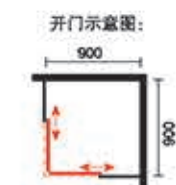

Model: 893B

产品类型: 方型两固两活
Product Type: Square Two solid two live
产品规格 Product Specifications: 900x900x1950mm 1000x1000x1950mm
玻璃厚度 Glass Thickness: 6mm
产品材质: 304 不锈钢
Product Material: 304 stainless steel
可非标订做 Custom-made of size