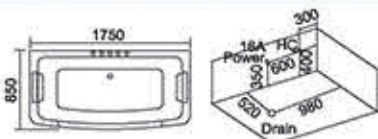

Size: 1500x850x650mm
1750x850x650mm

Model: 5115