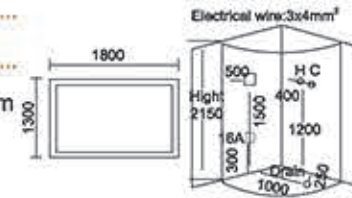

Model: 927

Size: 900x900x2150mm

Model: 928

Size: 930x930x2150mm
1050x1050x2150mm

Model: ST0091

Size: 1200x1000x2150mm

Model: ST0092

Size: 1500x1150x2250mm

Model: ST0093

Size: 1800x1300x2250mm

Model: ST0094

Size: 1620x750x2100mm

Model: ST0095

Size: 1620x750x2100mm

远红外线光波房简介

●工作原理