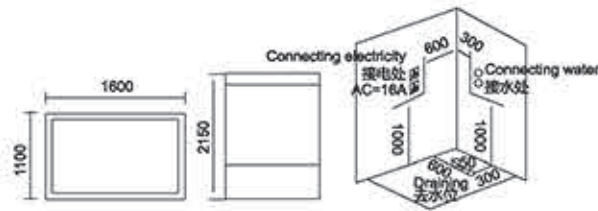

蒸汽房系列

steam room series

Model: 948A

Size: 1600x900x2150mm

配置功能	Configured Functions
智能触摸式大液晶显示屏	Smart touch-large LCD screen
蒸汽浴 3.0KW	Steam bath 3.0KW
收音机	Radio
外接 CD (选配)	CD connection
温度显示 / 调节	Temperature indication/adjustment
时间显示 / 调节	Time indication/adjustment
排气扇	Exhaust fan
照明灯	Illuminating lamp
背部针刺按摩	Back acupuncture massage
顶部花洒	Top shower
活动花洒	Movable shower
功能转换	Functional changeover
冲浪水力按摩	Water pressure massage
防溢保护	Overflow protection
背部按摩	Back massage
12# 防水 TV (选配)	12# Waterproof TV
防水 DVD (选配)	Waterproof DVD

Model: 948B

Size: 1900x1200x2150mm

配置功能	Configured Functions
智能触摸式大液晶显示屏	Smart touch-large LCD screen
蒸汽浴 3.0KW	Steam bath 3.0KW
收音机	Radio
外接 CD (选配)	CD connection
温度显示 / 调节	Temperature indication/adjustment
时间显示 / 调节	Time indication/adjustment
排气扇	Exhaust fan
照明灯	Illuminating lamp
背部针刺按摩	Back acupuncture massage
顶部花洒	Top shower
活动花洒	Movable shower
功能转换	Functional changeover
冲浪水力按摩	Water pressure massage
防溢保护	Overflow protection
背部按摩	Back massage
12# 防水 TV (选配)	12# Waterproof TV
防水 DVD (选配)	Waterproof DVD

Model: 948C

Size: 1600x1100x2150mm
1900x1380x2150mm

配置功能	Configured Functions
智能触摸式大液晶显示屏	Smart touch-large LCD screen
蒸汽浴 3.0KW	Steam bath 3.0KW
收音机	Radio
外接 CD (选配)	CD connection
温度显示 / 调节	Temperature indication/adjustment
时间显示 / 调节	Time indication/adjustment
排气扇	Exhaust fan
照明灯	Illuminating lamp
背部针刺按摩	Back acupuncture massage
顶部花洒	Top shower
活动花洒	Movable shower
功能转换	Functional changeover
冲浪水力按摩	Water pressure massage
防溢保护	Overflow protection
背部按摩	Back massage
12# 防水 TV (选配)	12# Waterproof TV
防水 DVD (选配)	Waterproof DVD