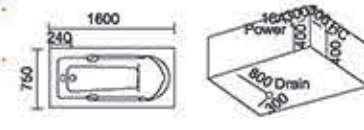

Model: 552

Size: 1400x800x620mm
1500x800x620mm
1600x830x620mm
1700x850x620mm

左右裙 Left/Right Skirt