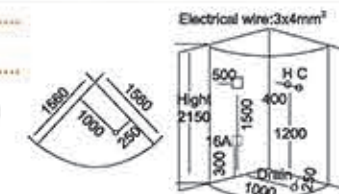

steam room series

Model: 958

Size: 1500x1500x2150mm

Model: 941

Size: 1560x1560x2150mm

Model: 963

Size: 1500x1500x2150mm

Model: 903