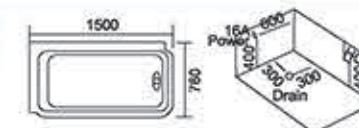

Model: 5259
Size: 1800x900x600mm

Model: 571
Size: 1800x900x680mm
1900x900x680mm
2000x900x680mm

按摩缸系列

massage bathtub series

Model: 5240
 Size: 1810x810x650mm
 左右裙 Left/Right Skirt

Model: 572
 Size: 1600x1100x600mm
 1900x1100x600mm
 左右裙 Left/Right Skirt

Model: 5243
 Size: 1500x760x560mm
 1700x820x600mm
 左右裙 Left/Right Skirt

Model: 5244
 Size: 1700x860x620mm
 左右裙 Left/Right Skirt

Model: 5245
 Size: 1730x860x690mm

Model: 573
 Size: 1600x800x600mm

按摩缸系列

Model: 5260
Size: 1500x800x600mm