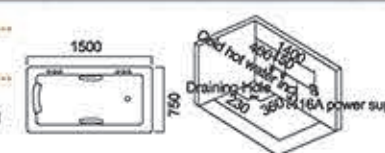

massage bathtub series

Model: 5261

Size: 1600x850x600mm

Model: 5258

Size: 1600x850x700mm
1700x950x700mm

Model: 5250

Size: 1500x750x700mm

左右裙 Left/Right Skirt