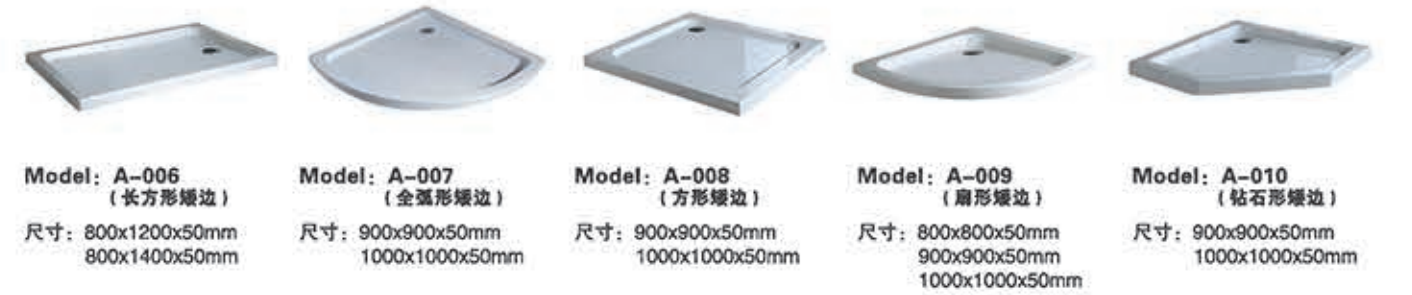

Model: A-006 (长方形矮边) 尺寸: 800x1200x50mm 800x1400x50mm
Model: A-007 (全弧形矮边) 尺寸: 900x900x50mm 1000x1000x50mm
Model: A-008 (方形矮边) 尺寸: 900x900x50mm 1000x1000x50mm
Model: A-009 (扇形矮边) 尺寸: 800x800x50mm 900x900x50mm 1000x1000x50mm
Model: A-010 (钻石形矮边) 尺寸: 900x900x50mm 1000x1000x50mm