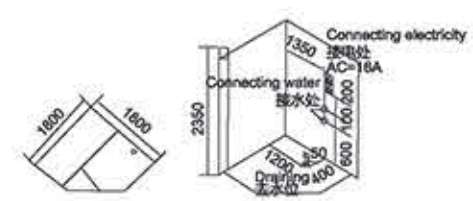

配置功能	Configured Functions
桑拿浴 3KW	Sauna 3KW
蒸汽浴 3KW	Steam bath 3KW
收音机	Radio
外接 CD	CD connection
电话接听	Telephone receiver
温度显示 / 调节	Temperature indication / adjustment
时间显示 / 调节	Time indication / adjustment
排气扇	Exhaust fan
照明灯	Illuminating lamp
背部针刺按摩	Back acupuncture massage
顶部花洒	Top shower
活动花洒	Hand shower
臭氧	Ozone disinfection
功能转换	Functional changeover switch
脚部按摩	Foot massage