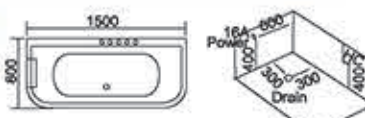

Model: 580
Size: 1200x700x520mm
1300x700x520mm
1400x750x520mm
1500x750x520mm
左右裙 Left/Right Skirt