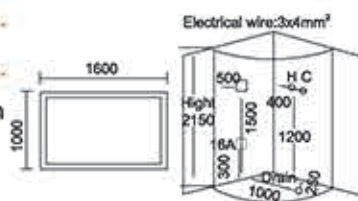

Size: 1600x1000x2200mm

Model: 951