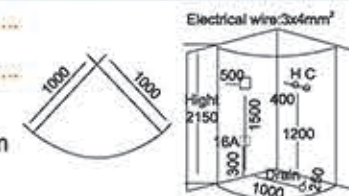

Model: 921

Size: 900x900x2150mm
1000x1000x2150mm