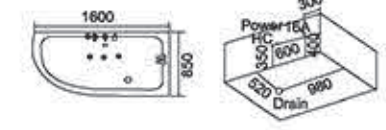

massage bathtub series

Model: 5261

Size: 1600x850x600mm

Model: 5258

Size: 1600x850x700mm
1700x950x700mm

Model: 5250

Size: 1500x750x700mm

左右裙 Left/Right Skirt

Model: 581

Size: 1200x750x730mm
1300x750x730mm
1400x750x730mm

Model: 5266

Size: 1380x750x630mm
1500x850x650mm
1700x850x690mm

Model: 5251

Size: 1400x700x620mm

左右裙 Left/Right Skirt

按摩缸系列