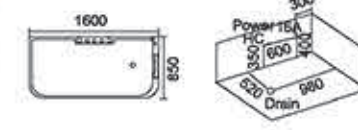

Size: 1600x850x600mm

Model: 5258