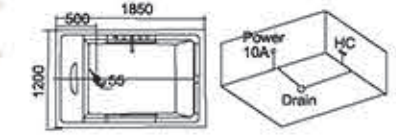

Model: 207

Size: 1500x1500x650mm

massage bathtub series

Model: 208

Size: 1700x1200x650mm
 1800x1200x650mm

Model: 209

Size: 1700x1200x680mm
 1850x1200x680mm

Model: 210