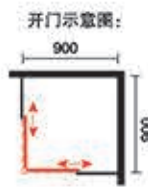

产品类型: 方型两固两活
Product Type: Square Two solid two live
产品规格 Product Specifications:
900x900x2100mm 1000x1000x2100mm
玻璃厚度 Glass Thickness: 6mm
产品材质: 304 不锈钢
Product Material: 304 stainless steel
可非标订做 Custom-made of size