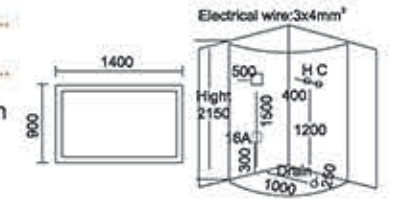

Size: 1600x1000x2200mm

Model: 951

Size: 1200x900x2200mm

Model: 968

Size: 1200x800x2150mm
1200x900x2150mm
1400x900x2150mm

Model: 952

Size: 1400x900x2150mm

蒸汽房系列

Model: 920

Size: 900x900x2150mm
1000x1000x2150mm
1200x1200x2150mm

配置功能

智能触摸式大液晶显示屏
蒸汽浴 3.0KW
收音机
外接 CD (选配)
温度显示 / 调节
时间显示 / 调节
排气扇
照明灯
背部针刺按摩
顶部花洒
活动花洒
功能转换
背部按摩

Configured Functions

Smart touch-large LCD screen
Steam bath 3.0KW
Radio
CD connection
Temperature indication/adjustment
Time indication/adjustment
Exhaust fan
Illuminating lamp
Back acupuncture massage
Top shower
Movable shower
Functional changeover
Back massage