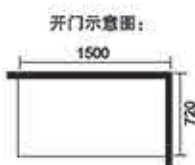

Model: A-03

产品类型: 屏风
Product Type: Screen
产品规格 Product Specifications: 900x900x1940mm
1000x1000x1940mm
玻璃厚度 Glass Thickness: 6mm
产品材质: 304 不锈钢
Product Material: 304 stainless steel
可非标订做 Custom-made of size