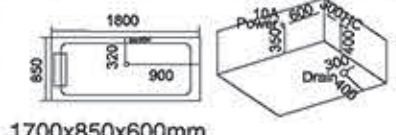

Size: 1400x850x600mm
1500x850x600mm
1600x850x600mm
1700x850x600mm
1800x850x600mm

Model: 317