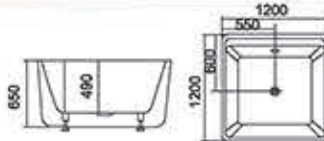

Size: 1200x1200x650mm
1220x1360x650mm
1300x1300x650mm

Model: 204