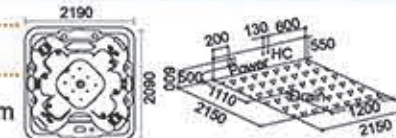

Model: 709
Size: 2350x2200x980mm

Model: 735
Size: 2090x1900x920mm

Model: 740
Size: 2390x2090x930mm

Model: 741
Size: 2190x2090x930mm

Model: 742
Size: 2100x1510x920mm

按摩缸 (大池) 系列

Model: 714A

Size: 1900x1550x800mm
左右裙 Left/Right Skirt