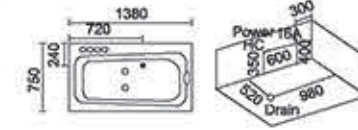

massage bathtub series

Model: 5261

Size: 1600x850x600mm

Model: 5258

Size: 1600x850x700mm
1700x950x700mm

Model: 5250

Size: 1500x750x700mm

左右裙 Left/Right Skirt

Model: 581

Size: 1200x750x730mm
1300x750x730mm
1400x750x730mm

Model: 5266

Size: 1380x750x630mm
1500x850x650mm
1700x850x690mm

Model: 5251

Size: 1400x700x620mm

左右裙 Left/Right Skirt

按摩缸系列