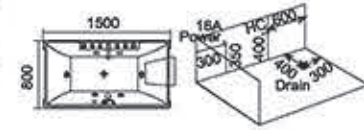

左右裙 Left/Right Skirt

Model: 538

Size: 1500x750x550mm
1700x750x550mm

Model: 544

Size: 1500x800x680mm
1750x830x680mm

左右裙 Left/Right Skirt

Model: 548

Size: 1600x800x700mm