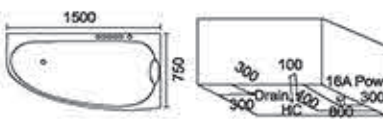

Model: 576
Size: 1650x800x650mm