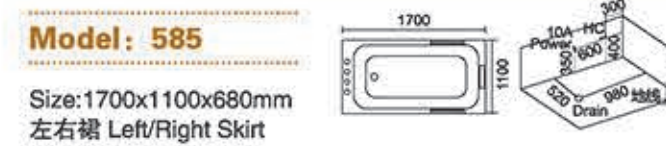

Model: 581

Size: 1200x750x730mm
1300x750x730mm
1400x750x730mm

Model: 5266

Size: 1380x750x630mm
1500x850x650mm
1700x850x690mm

Model: 5251

Size: 1400x700x620mm

左右裙 Left/Right Skirt

按摩缸系列