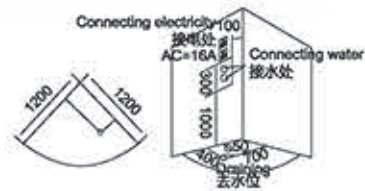

Size: 1400x1400x2150mm

蒸汽房系列

steam room series

Model: 908

Size: 1100x1100x2150mm

Model: 906

Size: 1200x1200x2150mm
1300x1300x2150mm

Model: 909