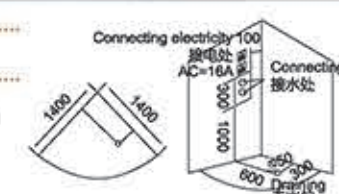

Model: 903

Size: 1400x1400x2150mm