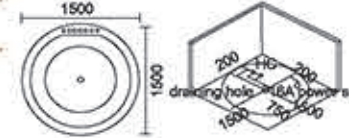

Size: 1350x1350x600mm
1500x1500x600mm

Model: 203