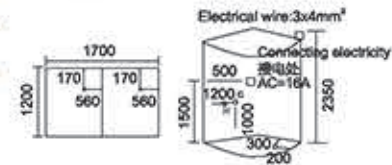

多功能干湿蒸汽房系列

Model: 803B

Size: 1800x1300x2280mm

Model: 804

Size: 1700x1200x2280mm
1800x1300x2280mm
2000x1300x2280mm

Model: 830

Size: 1700x1200x2200mm
1850x1300x2200mm
1900x1200x2200mm
左右 Left/Right

Model: 831