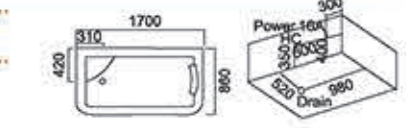

Model: 5244
Size: 1700x860x620mm
左右裙 Left/Right Skirt