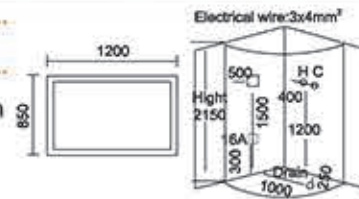

Size: 1200x850x2150mm

Model: 955