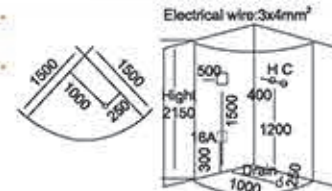

Size: 1500x1500x2150mm

Model: 936