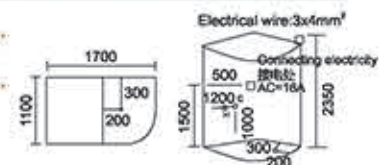

Size: 1800x1200x2000mm
2000x1300x2000mm

Model: 806

Size: 1700x1100x2280mm

Model: 806B

Size: 1700x1100x2280mm

Model: 832 白松木

Size: 3000x1500x2100mm
可非标订做干湿蒸

干蒸桑拿房系列