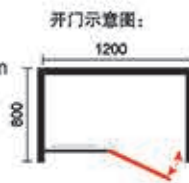

产品类型: 方型两固一活
Product Type: Square type two solid one live
产品规格 Product Specifications: 800x1200x1940mm
玻璃厚度 Glass Thickness: 8mm
产品材质: 304 不锈钢
Product Material: 304Stainless steel
可非标订做 Custom-made of size

Model: 8911