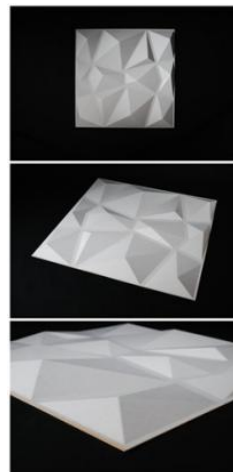

Design Name: Diamond

Size: 500mm*500mm

1m² = 4 pieces

Color: white, paintable

Net weight: 0.94 kg/m²

Package: 9 m²/carton