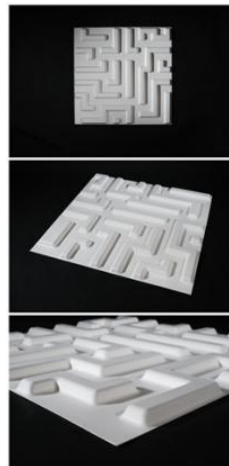

Design Name: Maze

Size: 500mm*500mm

1m² = 4 pieces

Color: white, paintable

Net weight: 0.94 kg/m²

Package: 6 m²/carton