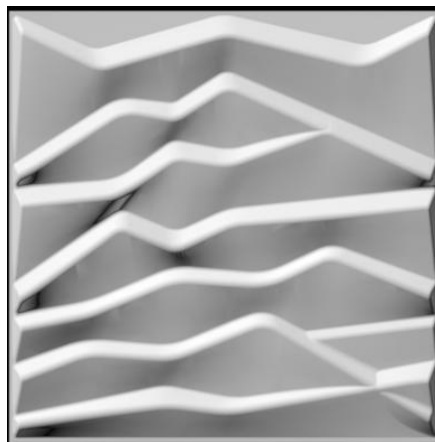

Design Name: Mountain

Size: 500*500mm

1m²=4pcs

Color: White, Paintable

Net weight: 1.1kg/m²

Package: 9m²/carton

Design Name: Hexagon

Size: 538mm*500mm