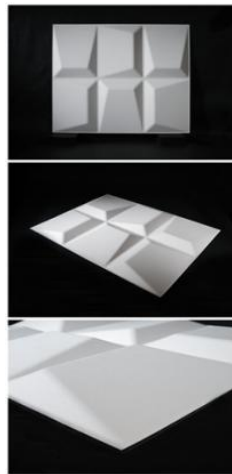

Design Name: Mosaics

Size: 625mm*800mm

1m² = 2 pieces

Color: white, paintable

Net weight: 1.1kg/m²

Package: 20m²/carton