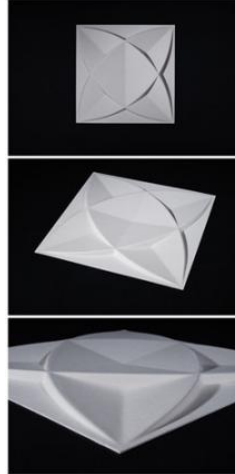

Design Name: Cosmos

Size: 300mm*300mm

1m² ≈ 11 pieces

Color: white, paintable

Net weight: 1.1 kg/m²

Package: 3 m²/carton