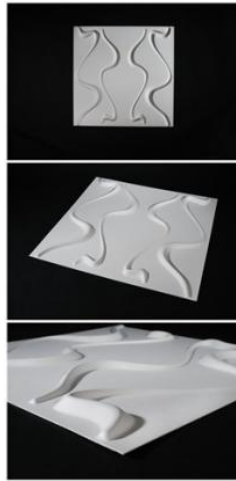

Design Name: Malm

Size: 500mm*500mm

1m² = 4 pieces

Color: white, paintable

Net weight: 1.1 kg/m²

Package: 6 m²/carton

Design Name: Meldal

Size: 500mm*500mm