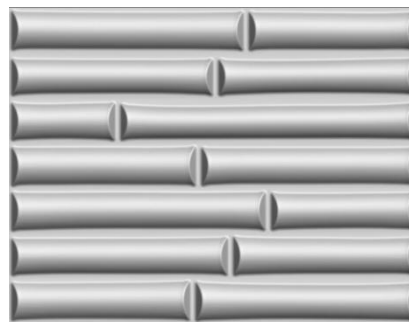

Design Name: BAMBOO

Size: 625mm*800mm

1 piece = 0.5 m²

Color: white, paintable

Net weight: 1.1kgs/m²

Package: 15m²/carton