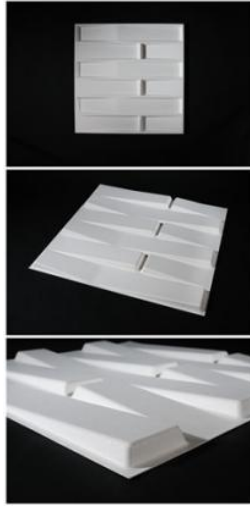

Design Name: Echo

Size: 500mm*500mm

1m² = 4 pieces

Color: white, paintable

Net weight: 0.94 kg/m²

Package: 6 m²/carton

Design Name: Feelings

Size: 500mm*500mm