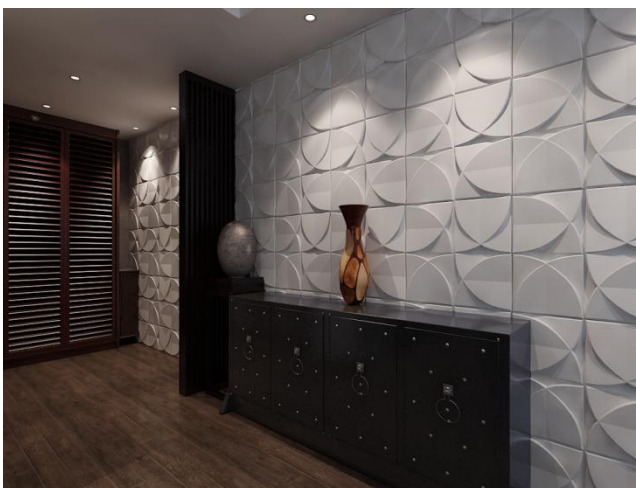

Design Name: Spring

Size: 300mm*300mm

1m² ≈ 11 pieces

Color: white, paintable

Net weight: 1.1 kg/m²

Package: 6 m²/carton

Design Name: Windmill

Size: 300mm*300mm