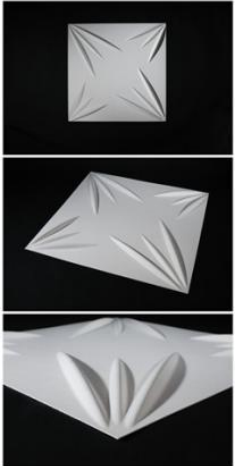

Design Name: Malm

Size: 500mm*500mm

1m² = 4 pieces

Color: white, paintable

Net weight: 1.1 kg/m²

Package: 6 m²/carton

Design Name: Meldal

Size: 500mm*500mm