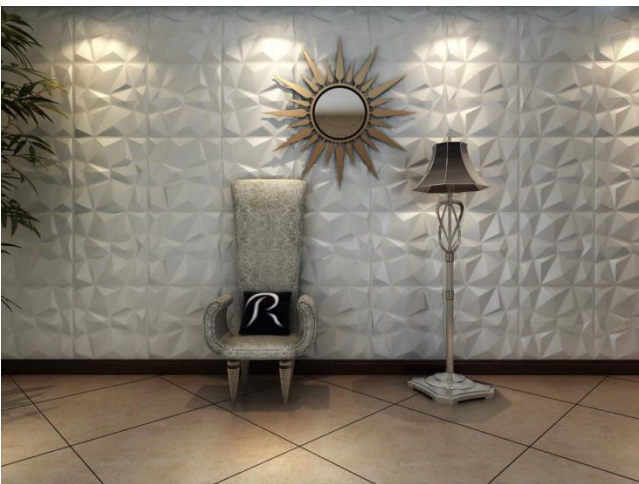

Net weight: 0.94 kg/m²

Package: 9 m²/carton

Design Name: Diamond

Size: 500mm*500mm

1m² = 4 pieces

Color: white, paintable

Net weight: 0.94 kg/m²

Package: 9 m²/carton