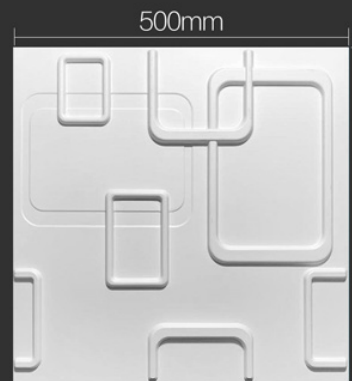

材质厚度: **1mm**
thickness of the material

产品效果 PRODUCT EFFECT

500mm

500mm

型号: **D009**
model

材质: **环保阻燃PVC**
material

规格: **500X500mm**
specifications

3D浮雕高度: **13mm**
3D relief height

材质厚度: **1mm**
thickness of the material

500mm

500mm

型号: **D010-1**
model

材质: **环保阻燃PVC**
material

规格: **500X500mm**
specifications

3D浮雕高度: **24mm**
3D relief height

材质厚度: **1mm**
thickness of the material

产品效果 PRODUCT EFFECT

型号: **D011**
model

材质: **环保阻燃PVC**
material

规格: **500X500mm**
specifications

3D浮雕高度: **17mm**
3D relief height

材质厚度: **1mm**
thickness of the material

型号: **D012**
model

材质: **环保阻燃PVC**
material

规格: **500X500mm**
specifications

3D浮雕高度: **11mm**
3D relief height

材质厚度: **1mm**
thickness of the material

产品效果 PRODUCT EFFECT

型号: **D013**
model

材质: **环保阻燃PVC**
material

规格: **500X500mm**
specifications

3D浮雕高度: **26mm**
3D relief height