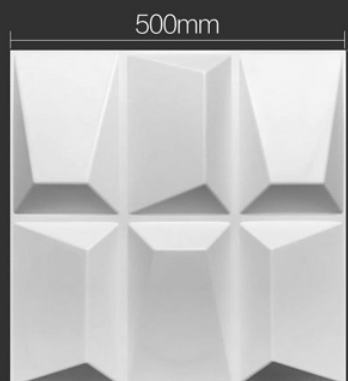

3D浮雕高度: **15mm**
3D relief height

材质厚度: **1mm**
thickness of the material

500mm

500mm

型号: **D086**
model

材质: **环保阻燃PVC**
material

规格: **500X500mm**
specifications

3D浮雕高度: **9mm**
3D relief height

材质厚度: **1mm**
thickness of the material

产品效果 PRODUCT EFFECT

型号: **D088**
model

材质: **环保阻燃PVC**
material

规格: **500X500mm**
specifications

3D浮雕高度: **11mm**
3D relief height

材质厚度: **1mm**
thickness of the material

型号: **D090**
model

材质: **环保阻燃PVC**
material

规格: **500X500mm**
specifications

3D浮雕高度: **45mm**
3D relief height

材质厚度: **1mm**
thickness of the material

产品效果 PRODUCT EFFECT

型号: **D091**
model

材质: **环保阻燃PVC**
material