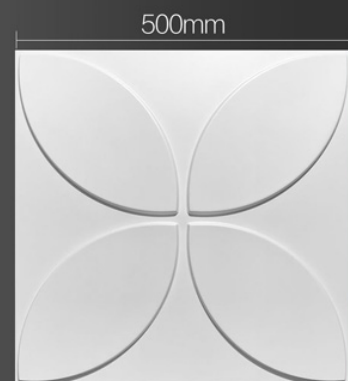

材质厚度: **1mm**
thickness of the material

产品效果 PRODUCT EFFECT

型号: **D088**
model

材质: **环保阻燃PVC**
material

规格: **500X500mm**
specifications

3D浮雕高度: **11mm**
3D relief height

材质厚度: **1mm**
thickness of the material

型号: **D090**
model

材质: **环保阻燃PVC**
material

规格: **500X500mm**
specifications

3D浮雕高度: **45mm**
3D relief height

材质厚度: **1mm**
thickness of the material

产品效果 PRODUCT EFFECT

型号: **D091**
model

材质: **环保阻燃PVC**
material

规格: **500X500mm**
specifications

3D浮雕高度: **9mm**
3D relief height

材质厚度: **1mm**
thickness of the material

型号: **D092**
model

材质: **环保阻燃PVC**
material

规格: **500X500mm**
specifications

3D浮雕高度: **20mm**
3D relief height