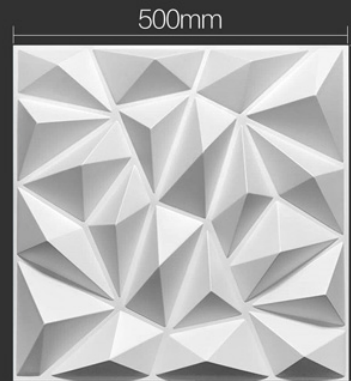

产品效果 PRODUCT EFFECT