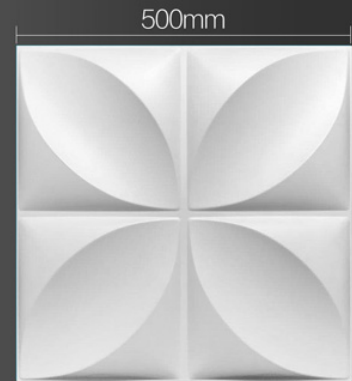

材质厚度: **1mm**
thickness of the material

型号: **D004**
model

材质: **环保阻燃PVC**
material

规格: **500X500mm**
specifications

3D浮雕高度: **37mm**
3D relief height

材质厚度: **1mm**
thickness of the material

产品效果 PRODUCT EFFECT

型号: **D006**
model

材质: **环保阻燃PVC**
material

规格: **500X500mm**
specifications

3D浮雕高度: **20mm**
3D relief height

材质厚度: **1mm**
thickness of the material

型号: **D006-1**
model

材质: **环保阻燃PVC**
material

规格: **500X500mm**
specifications

3D浮雕高度: **29mm**
3D relief height

材质厚度: **1mm**
thickness of the material

产品效果 PRODUCT EFFECT

500mm

500mm

型号: **D007**
model

材质: **环保阻燃PVC**
material

规格: **500X500mm**
specifications

3D浮雕高度: **25mm**
3D relief height

材质厚度: **1mm**
thickness of the material

500mm

500mm

型号: **D008**
model

材质: **环保阻燃PVC**
material

规格: **500X500mm**
specifications

3D浮雕高度: **16mm**
3D relief height